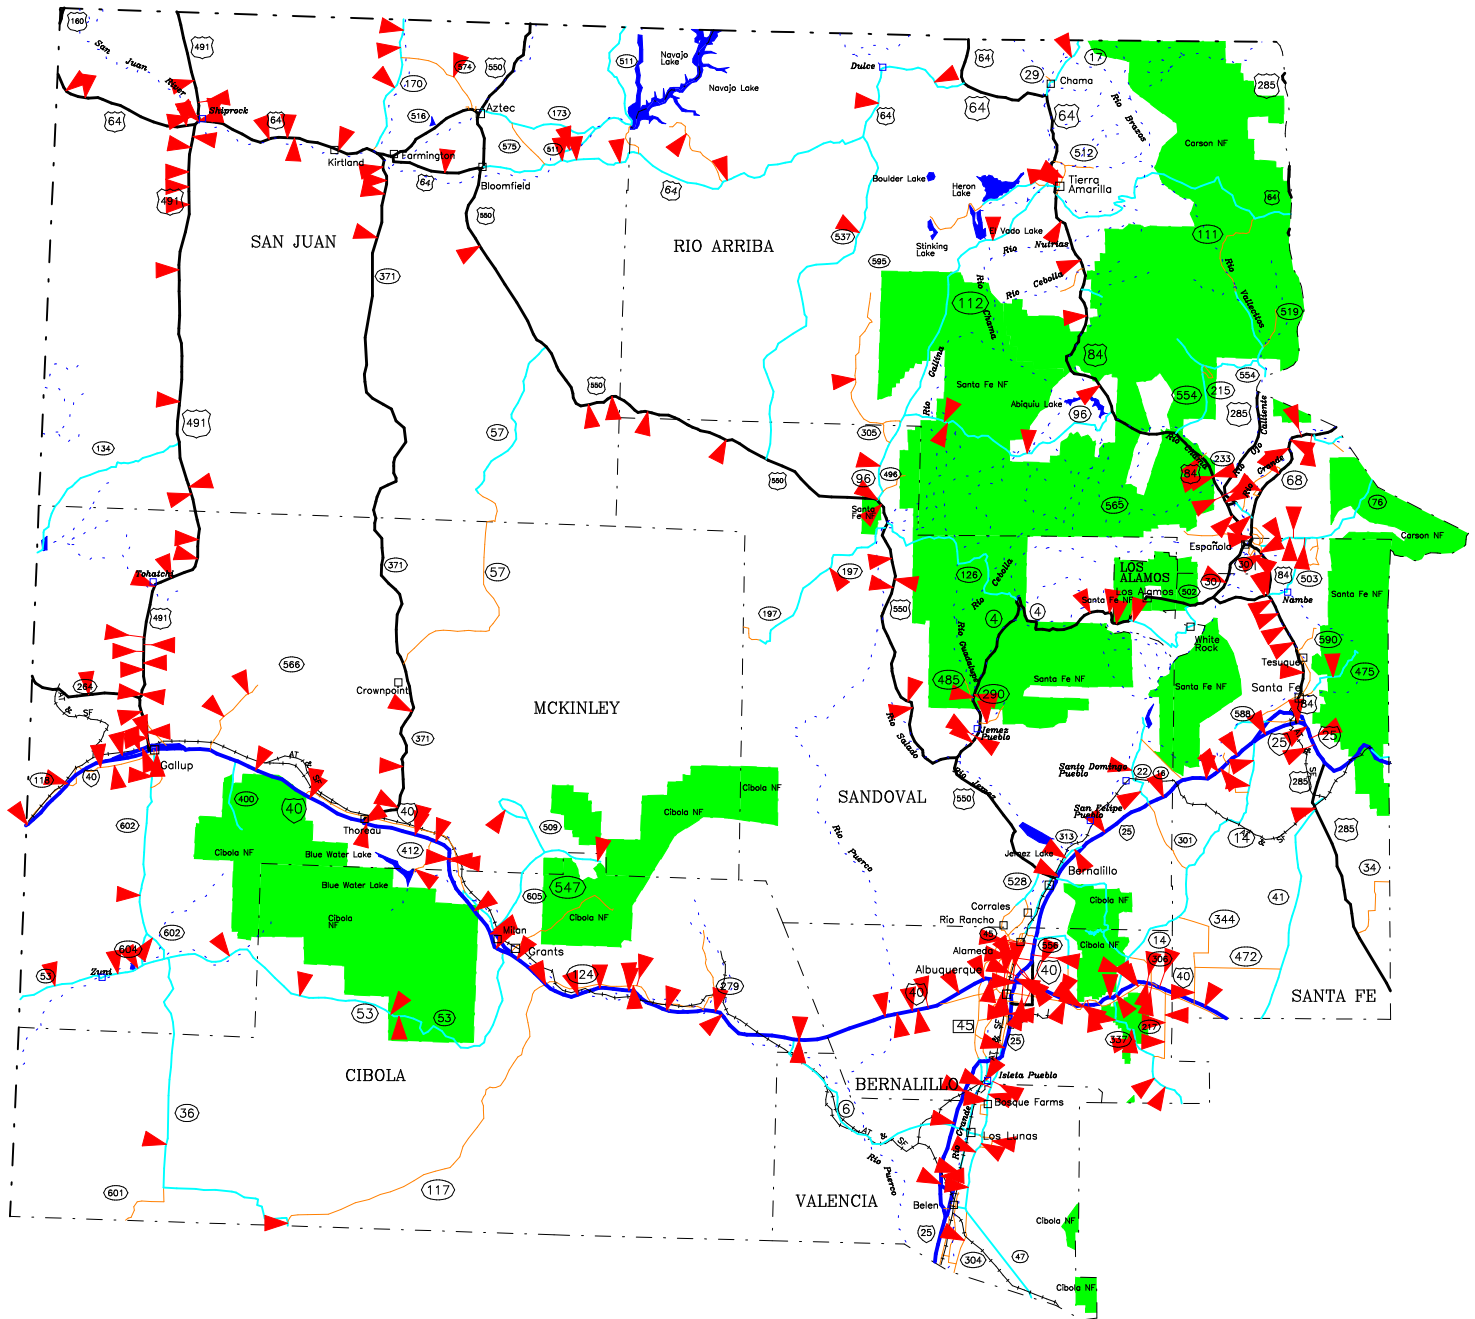

-- The Geographic Road Network Data Base --
Northwestern New Mexico
2009 ALCOHOL CRASH LOCATIONS
 New Mexico State Highway System

	Alcohol Crash Location		Railroad
	Interstate		River
	Primary Roads		Lake
	Secondary Roads		National Forest
	Other State Roads		

Prepared for the
 New Mexico Traffic Safety Bureau
 State Transportation Department
 Under Contract Number C05407

DIVISION OF GOVERNMENT RESEARCH

The University of New Mexico
<http://www.unm.edu/~dgrint>
 (505) 277-3305 02/15/11