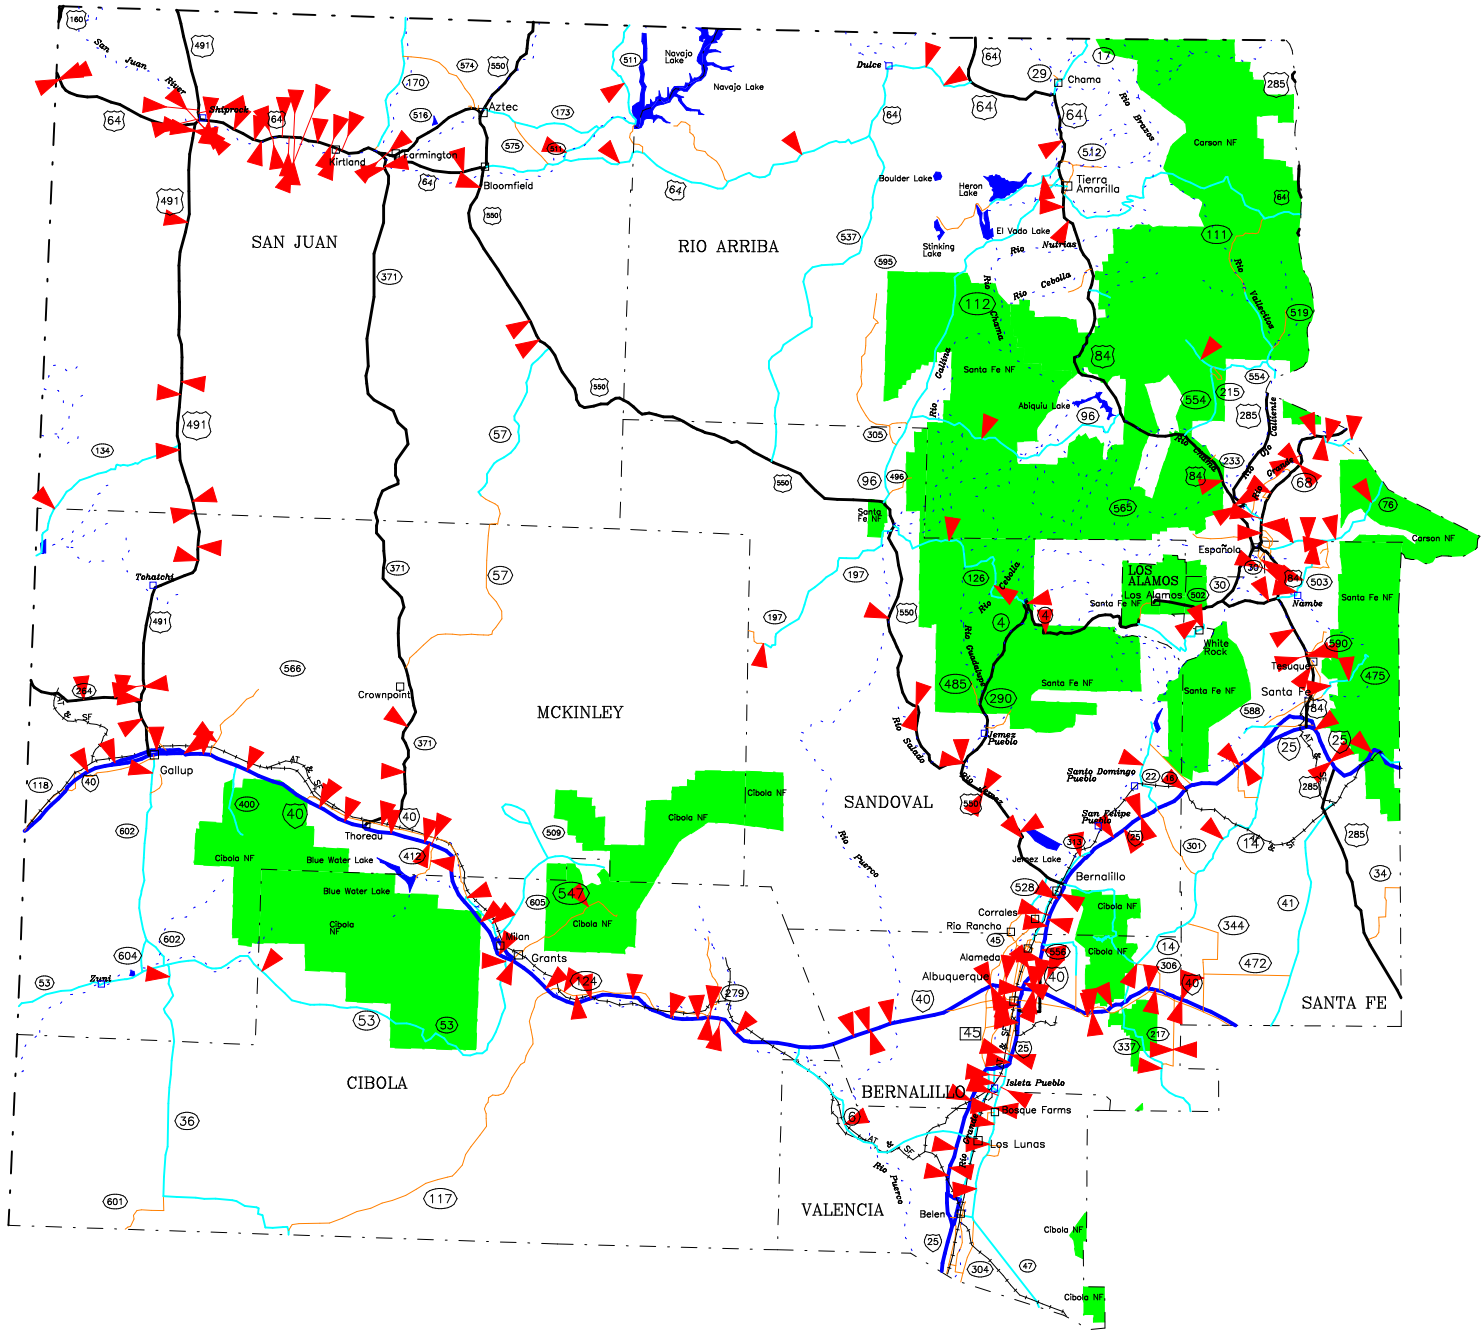

Northwestern New Mexico 2008 ALCOHOL CRASH LOCATIONS New Mexico State Highway System

Prepared for the
New Mexico Traffic Safety Bureau
State Transportation Department
Under Contract Number C04950
DIVISION OF GOVERNMENT RESEARCH
The University of New Mexico
<http://www.unm.edu/~dgrint>
(505) 277-3305 03/08/10