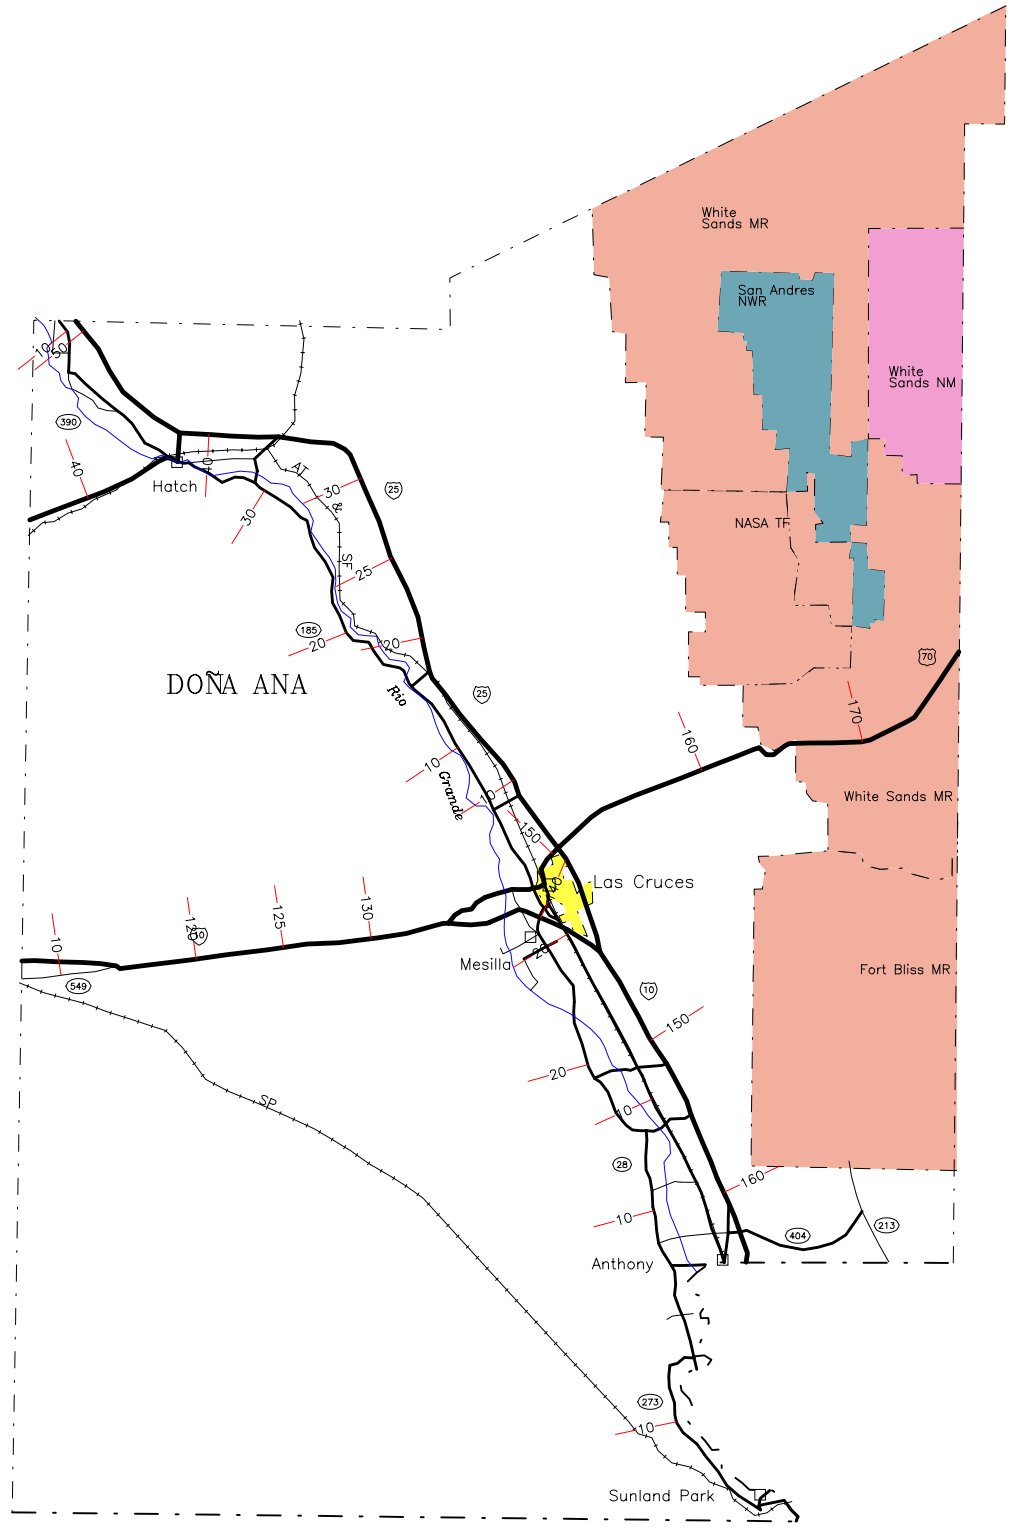

-- The Geographic Road Network Database --
STATE POLICE DISTRICT 4 (Dona Ana Co.)
Milepost Markers
On State Roads

	Interstate and Primary		Indian Reservation
	Secondary		State Park
	Other State Roads		Urban Area
	River		National Monument
	Railroad		Military
	District Boundary		Wildlife Refuge
			National Forest

Prepared for the
New Mexico Traffic Safety Bureau
 Under Contract Number C03744

DIVISION OF GOVERNMENT RESEARCH
 The University of New Mexico
 (505) 277-3305 01/22/02

0 5 10 15
 miles