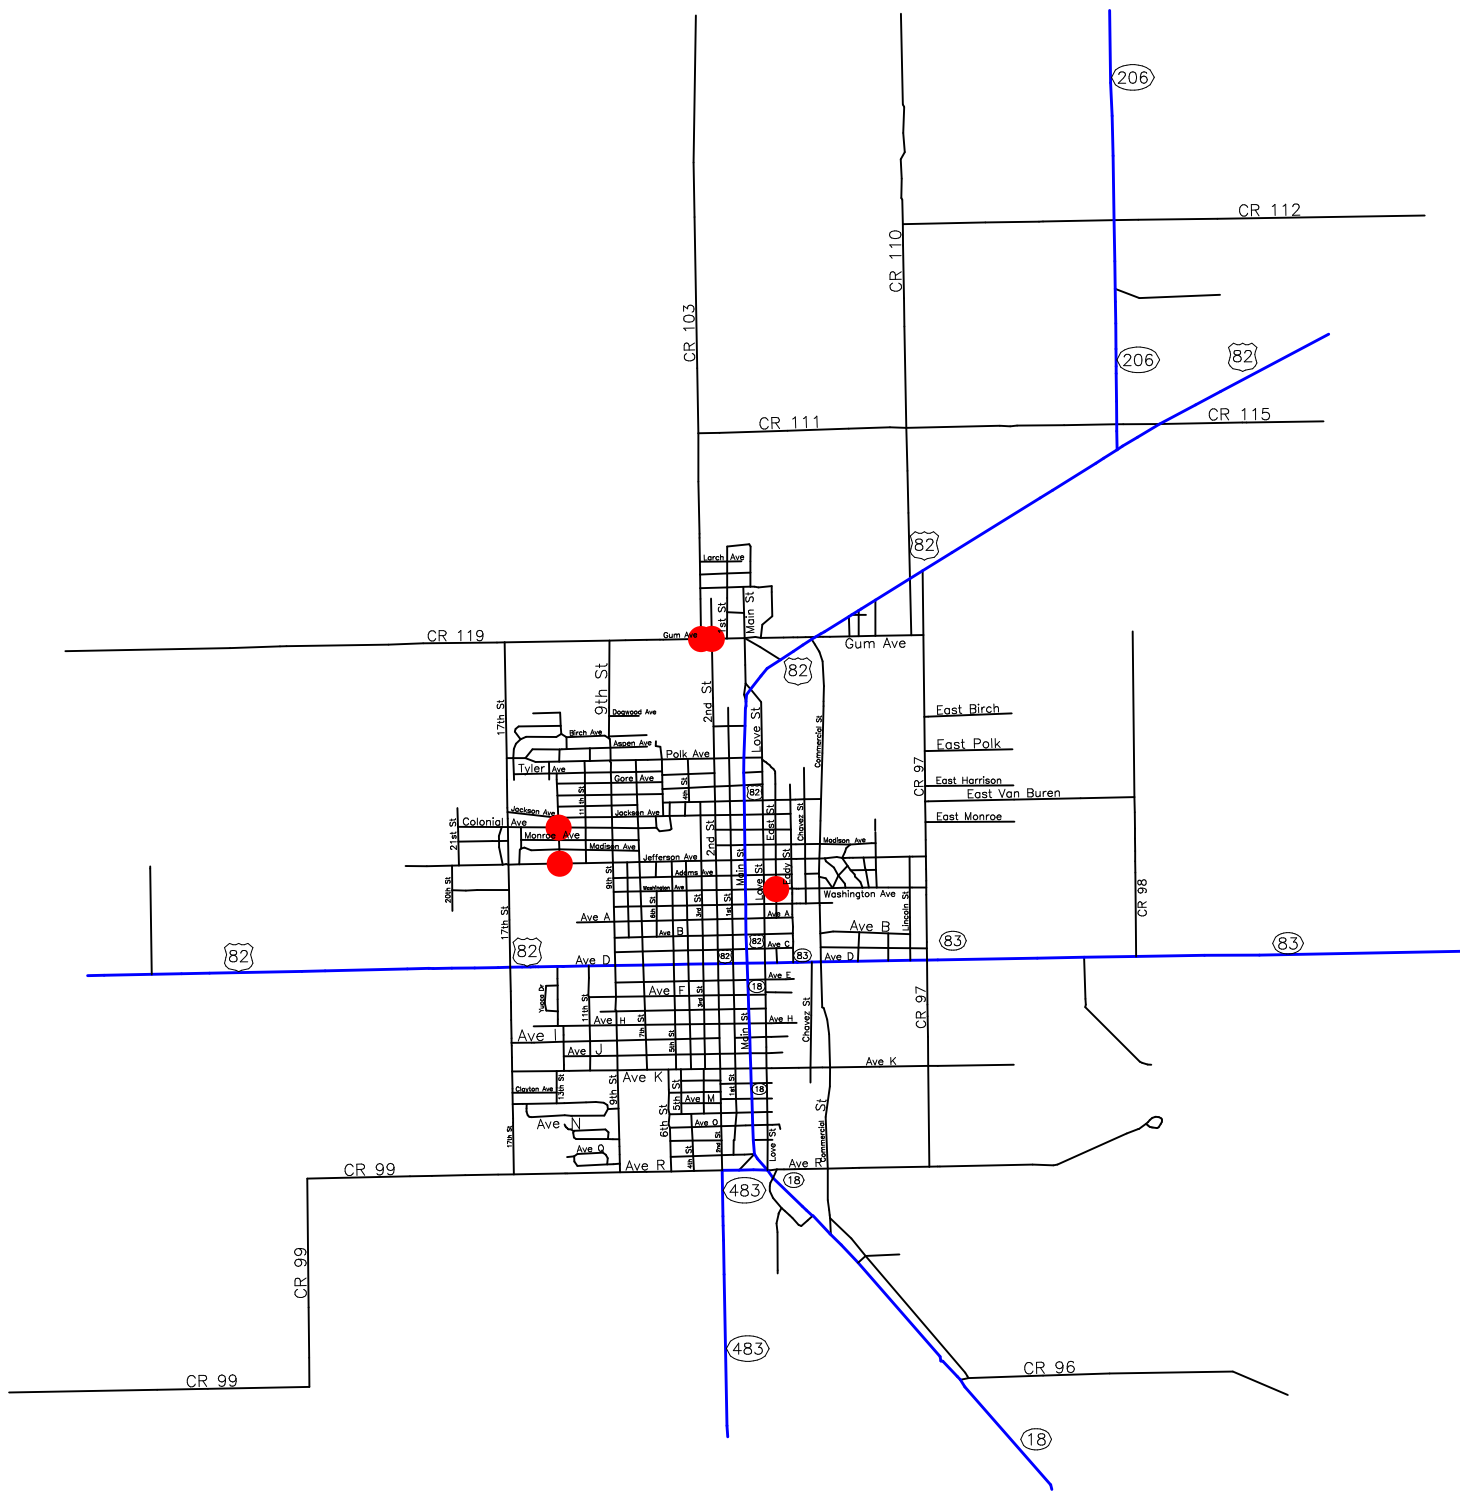

Lovington, NM & Vicinity

Teenage Alcohol-Involved Crash Locations

Calendar Year 2004 - 2008

Alcohol Crash Locations
● One Crash

Prepared for the New Mexico
Traffic Safety Bureau
Contract # C04950

DIVISION OF GOVERNMENT RESEARCH
The University of New Mexico
(505) 277-3305 05/12/10