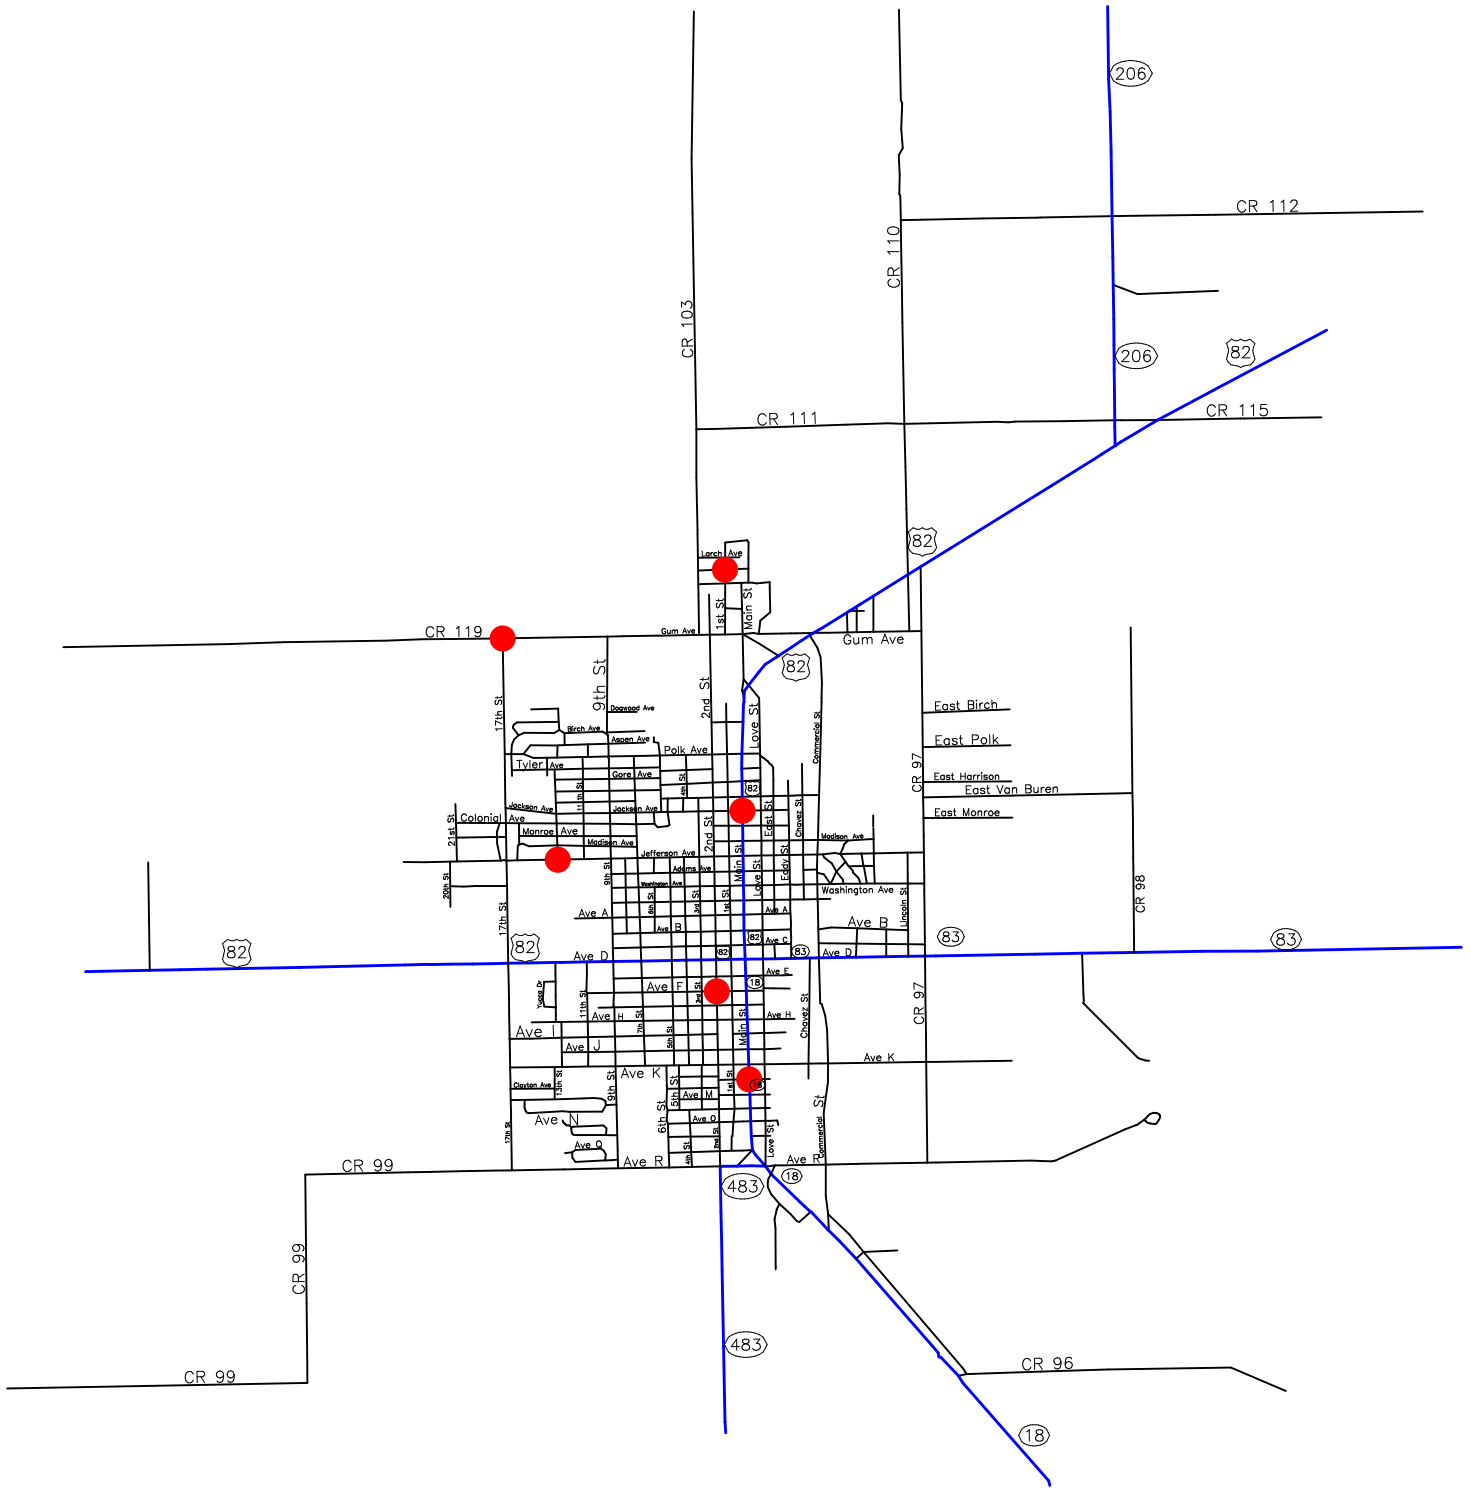

-- The Geographic Road Network Data Base --
Lovington, NM & Vicinity
Alcohol-Involved Crash Locations
Calendar Year 2007

Alcohol Crash Locations
● One Crash

Prepared for the New Mexico
 Traffic Safety Bureau
 Contract # C04950