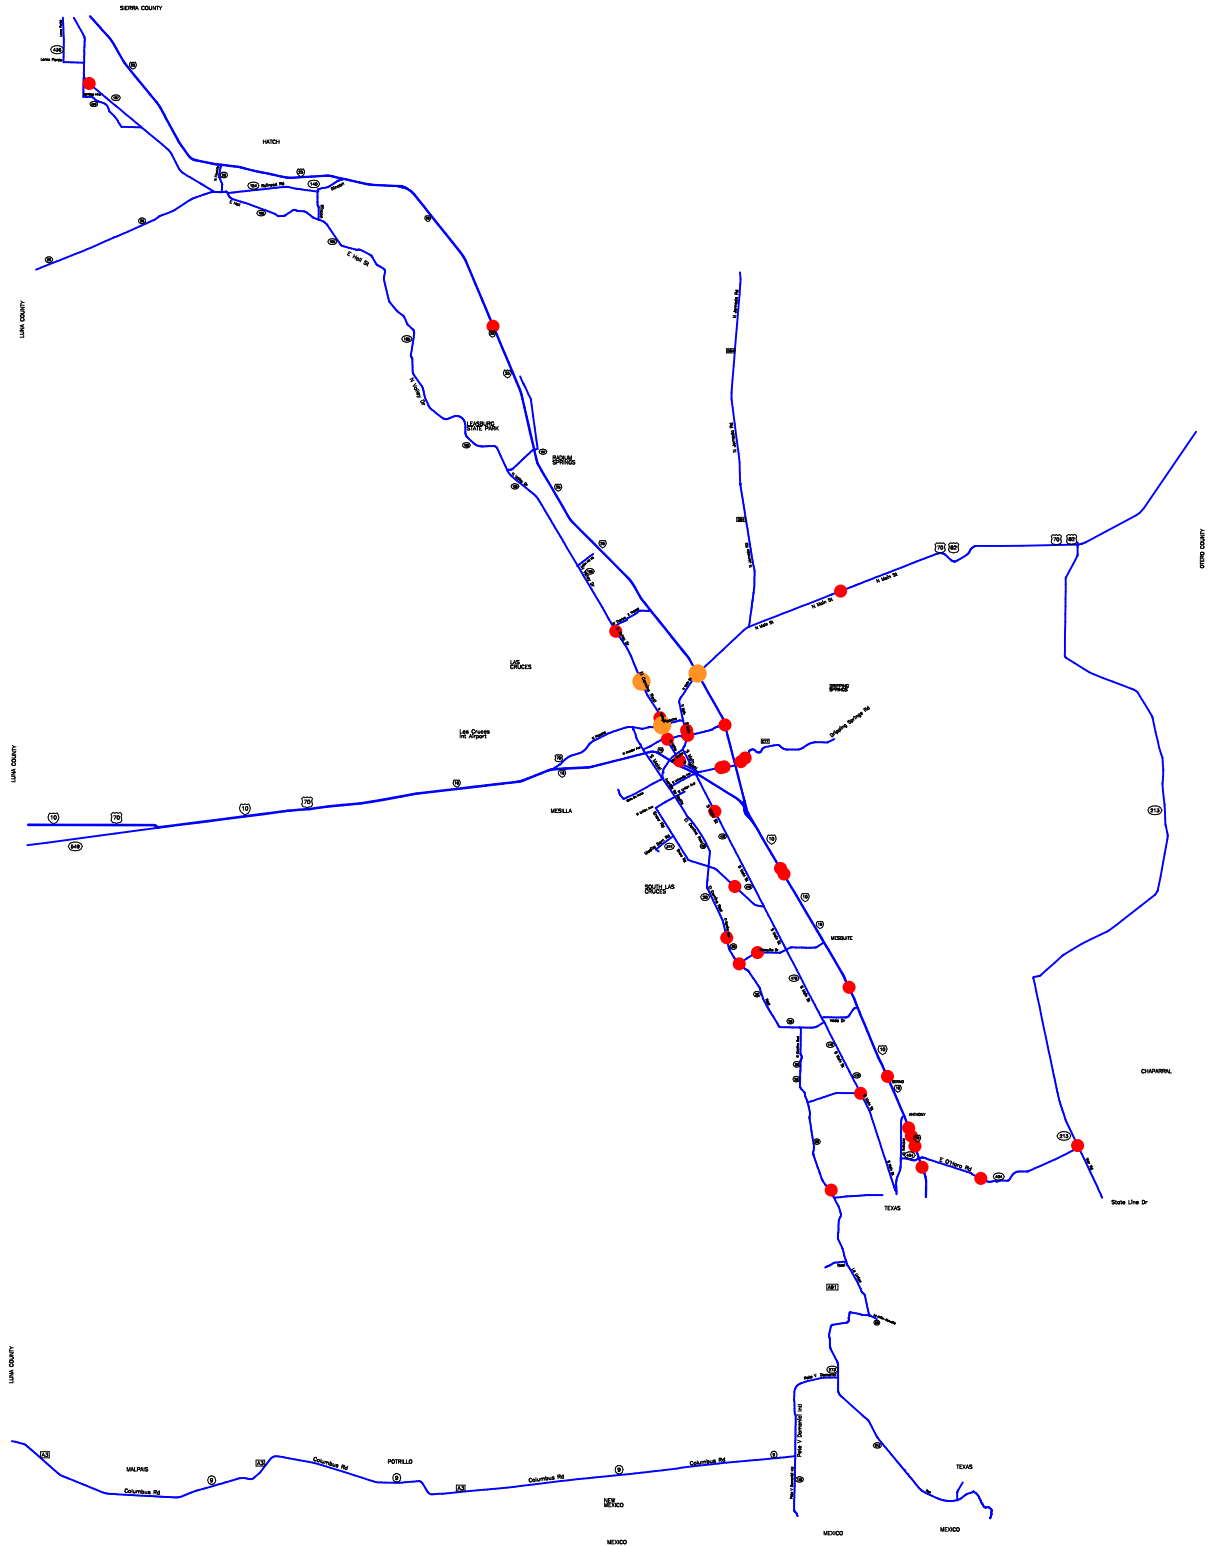

-- The Geographic Road Network Data Base --  
**Dona Ana County, NM**  
**Teenage Alcohol-involved Crash Locations**  
**Major Roads**  
**Calendar Years 2005-2009**

**Crash Locations**

- One Crash
- Two Crashes

Prepared for the New Mexico  
 Traffic Safety Bureau  
 Contract # C05407

DIVISION OF GOVERNMENT RESEARCH  
 The University of New Mexico  
<http://www.unm.edu/~dgrint>  
 (505) 277-3305 02/14/11

0 1 2 3  
miles