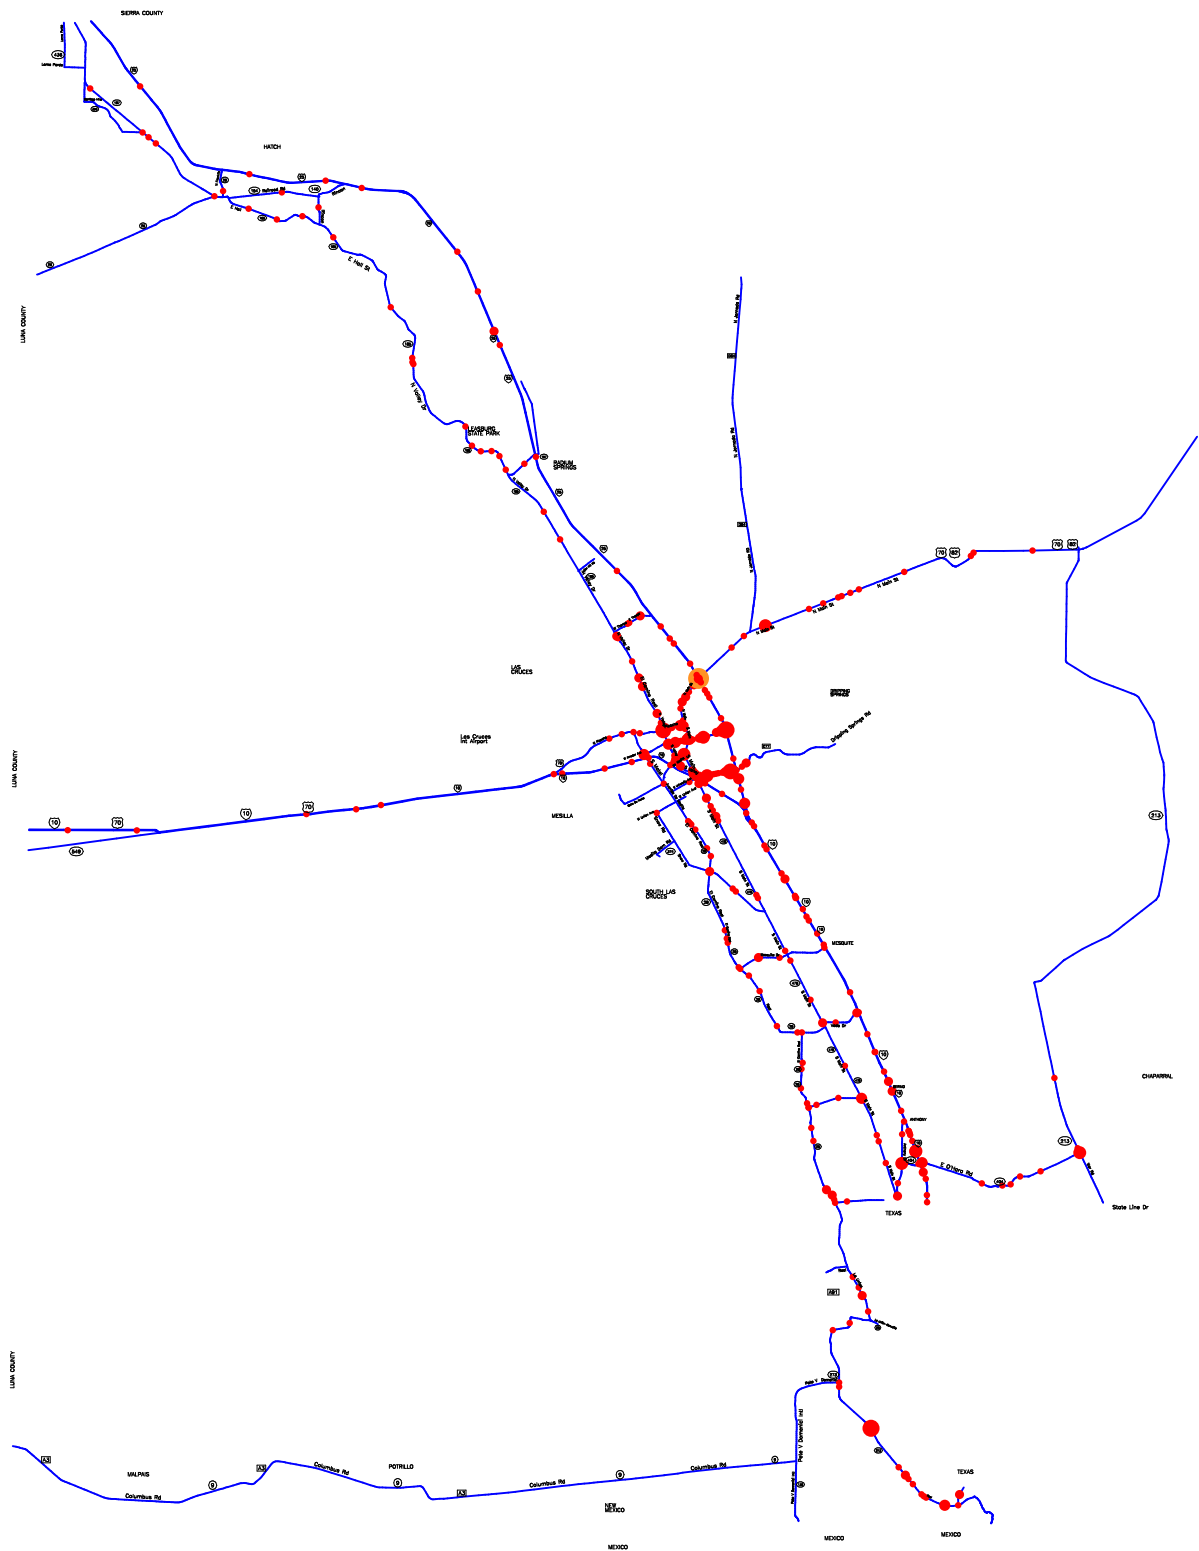

Dona Ana County, NM

Alcohol-involved Crash Locations

Major Roads

Calendar Years 2005 - 2009

Prepared for the New Mexico
Traffic Safety Bureau
Contract # C05407

DIVISION OF GOVERNMENT RESEARCH
The University of New Mexico
<http://www.unm.edu/~dgrint>
(505) 277-3305 02/14/11

0 1 2 3
miles