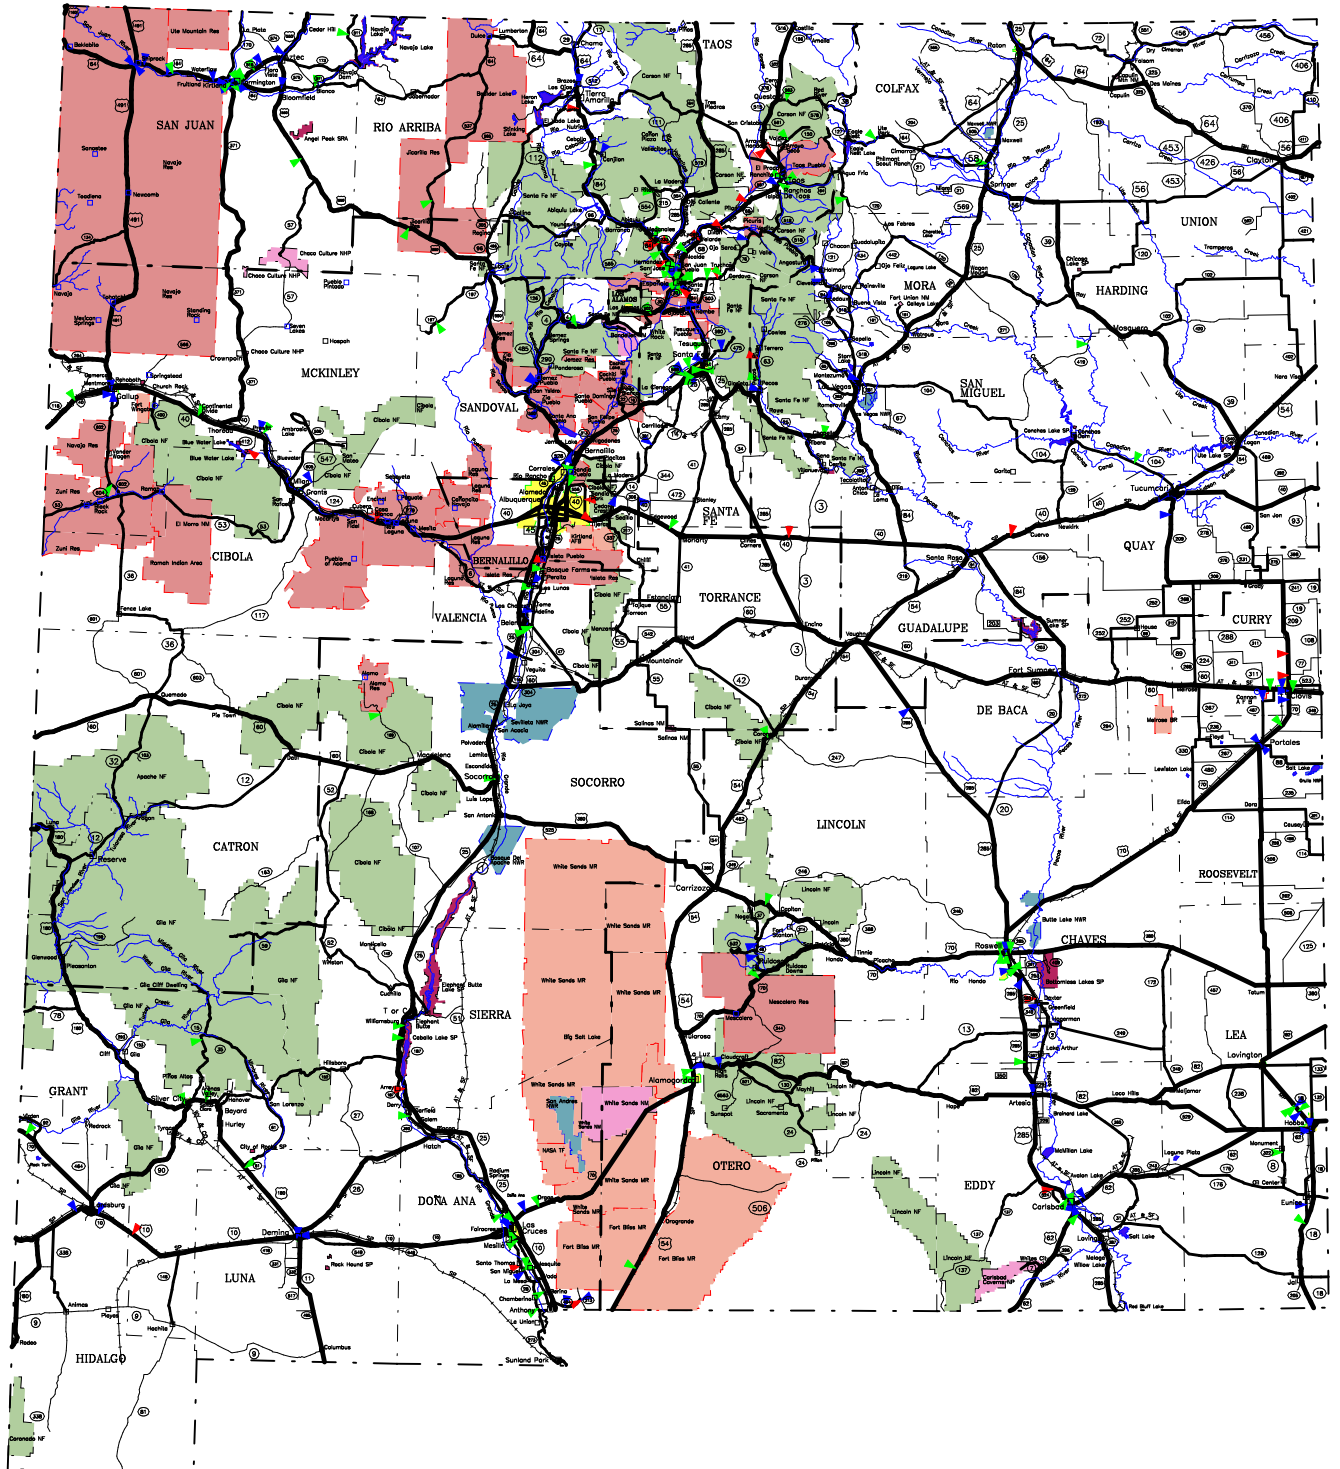

-- The Geographic Road Network Database --
State of New Mexico
Teenage Alcohol Crash Locations
On State Roads
Calendar Years 2005-2009

Interstate and Primary	Indian Reservation
Secondary	State Park
Other State Roads	Urban Area
River	National Monument
Railroad	Military
Fatal crash	Wildlife Refuge
Injury Crash	National Forest
PDO Crash	