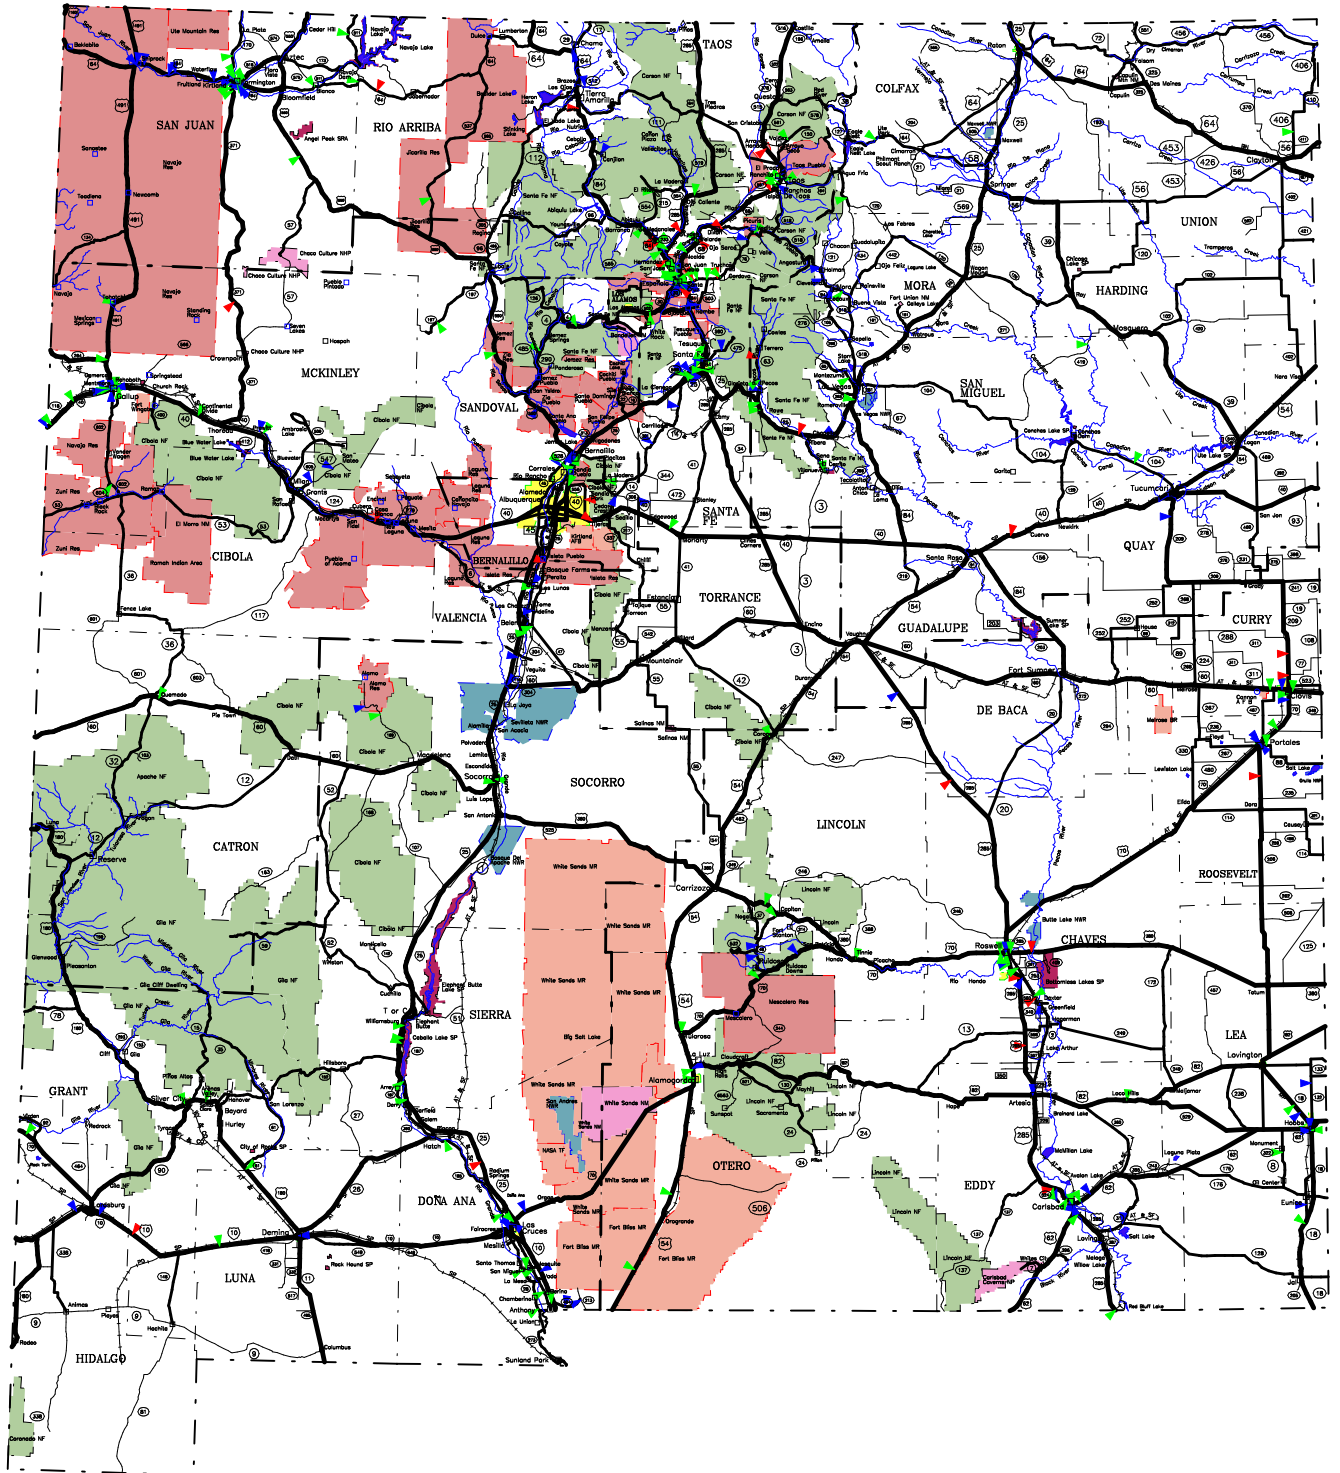

-- The Geographic Road Network Database --
State of New Mexico
Teenage Alcohol Crash Locations
On State Roads
Calendar Years 2004-2008

Interstate and Primary	Indian Reservation
Secondary	State Park
Other State Roads	Urban Area
River	National Monument
Railroad	Military
Fatal crash	Wildlife Refuge
Injury Crash	National Forest
PDO Crash	