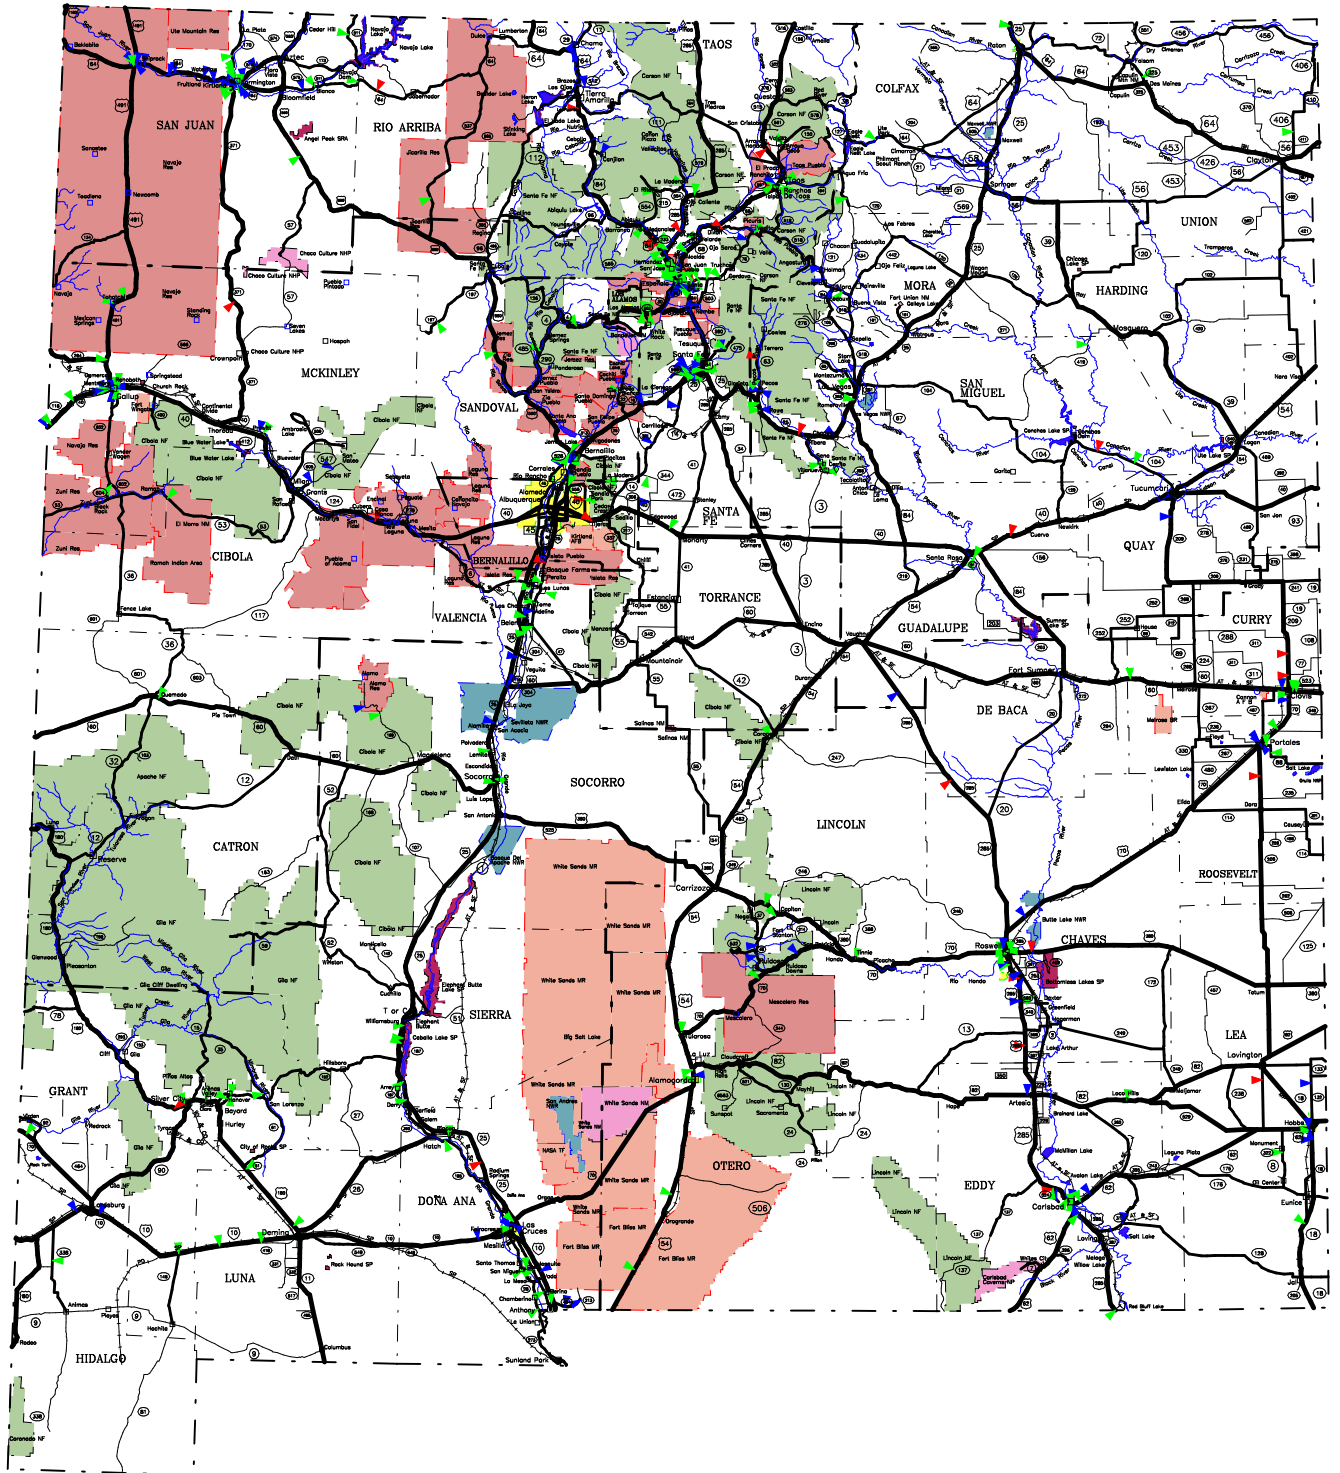

-- The Geographic Road Network Database --
State of New Mexico
Teenage Alcohol Crash Locations
On State Roads
Calendar Years 2003-2007

Interstate and Primary	Indian Reservation
Secondary	State Park
Other State Roads	Urban Area
River	National Monument
Railroad	Military
Fatal crash	Wildlife Refuge
Injury Crash	National Forest
PDO Crash	