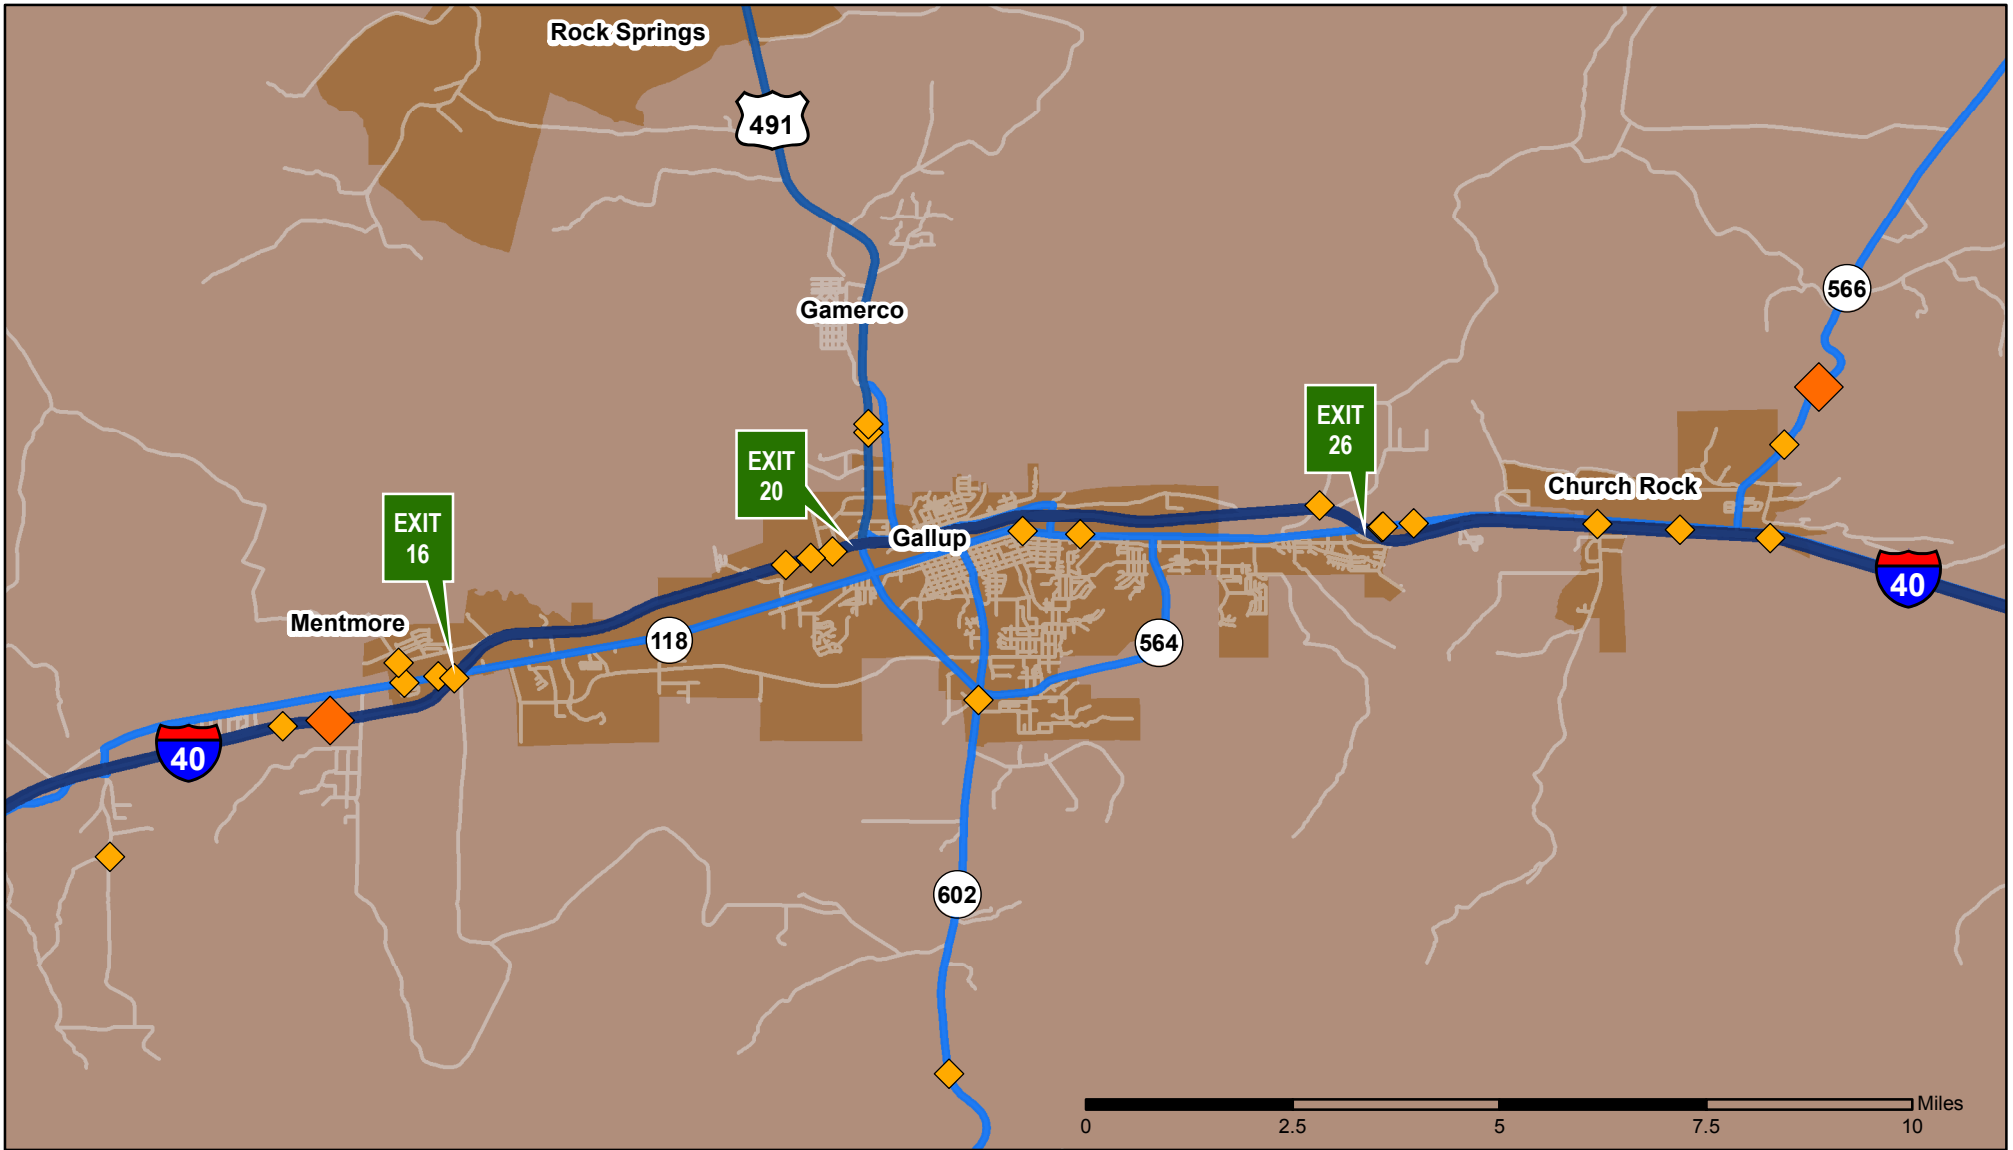

Alcohol-related Fatalities in Gallup, McKinley County, 2012 - 2014

Map created by the Traffic Research Unit, Geospatial & Population Studies at UNM

Legend

- Interstate Highways
- U.S. Highways
- State Highways
- Streets & Roadways

City Boundary

- Number of People Killed**
- 1
 - 2

Data Source: NMDOT Crash File 2012-2014
<http://tru.unm.edu> CO#5801 tru@unm.edu