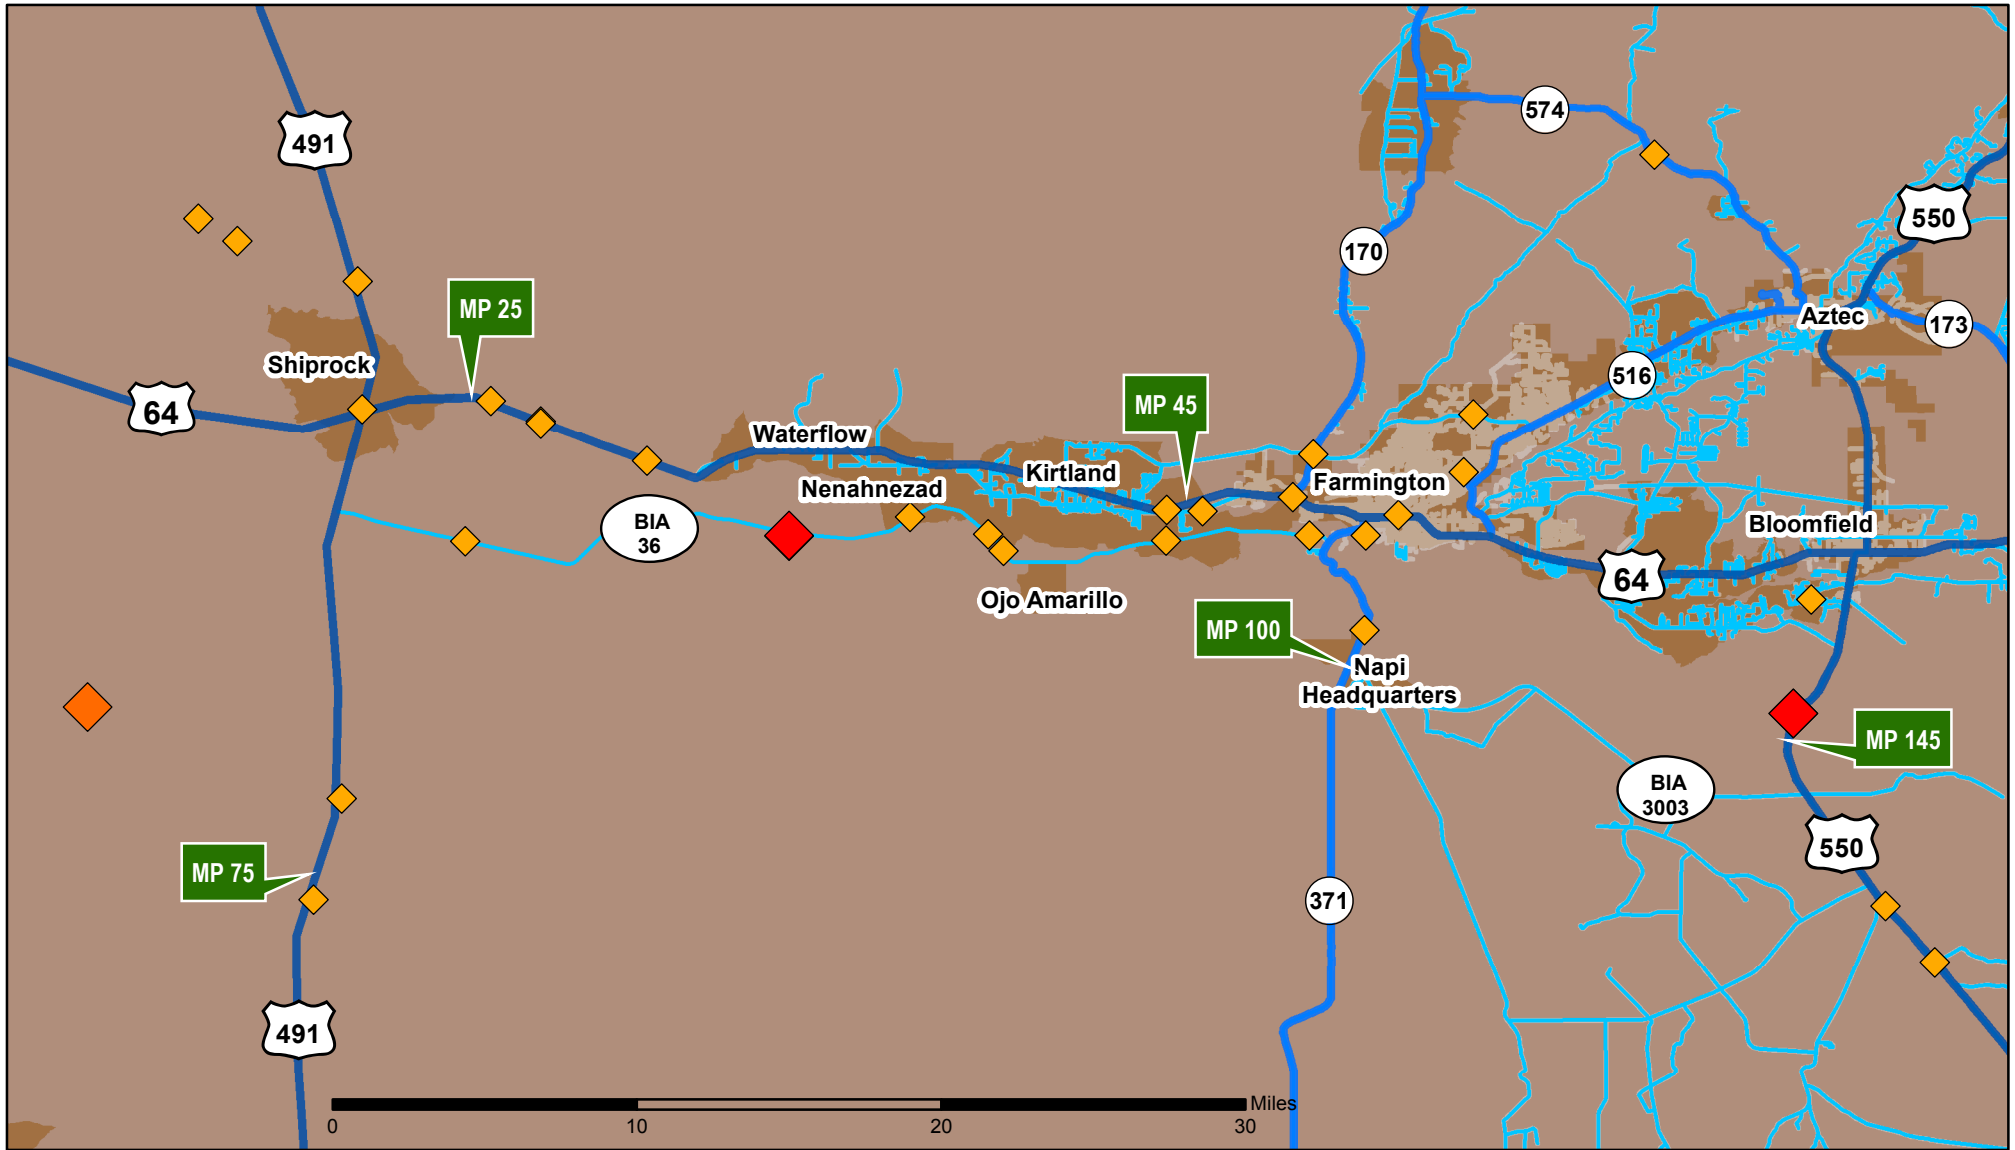

Alcohol-related Fatalities in Shiprock and Farmington, San Juan County, 2012 - 2014

Map created by the Traffic Research Unit, Geospatial & Population Studies at UNM

Legend

- U.S. Highways
- State Highways
- BIA Routes
- Streets & Roadways
- City Boundary

Number of People Killed

- 1
- 2
- 3 - 4

Data Source: NMDOT Crash File 2012-2014
<http://tru.unm.edu> CO#5801 tru@unm.edu