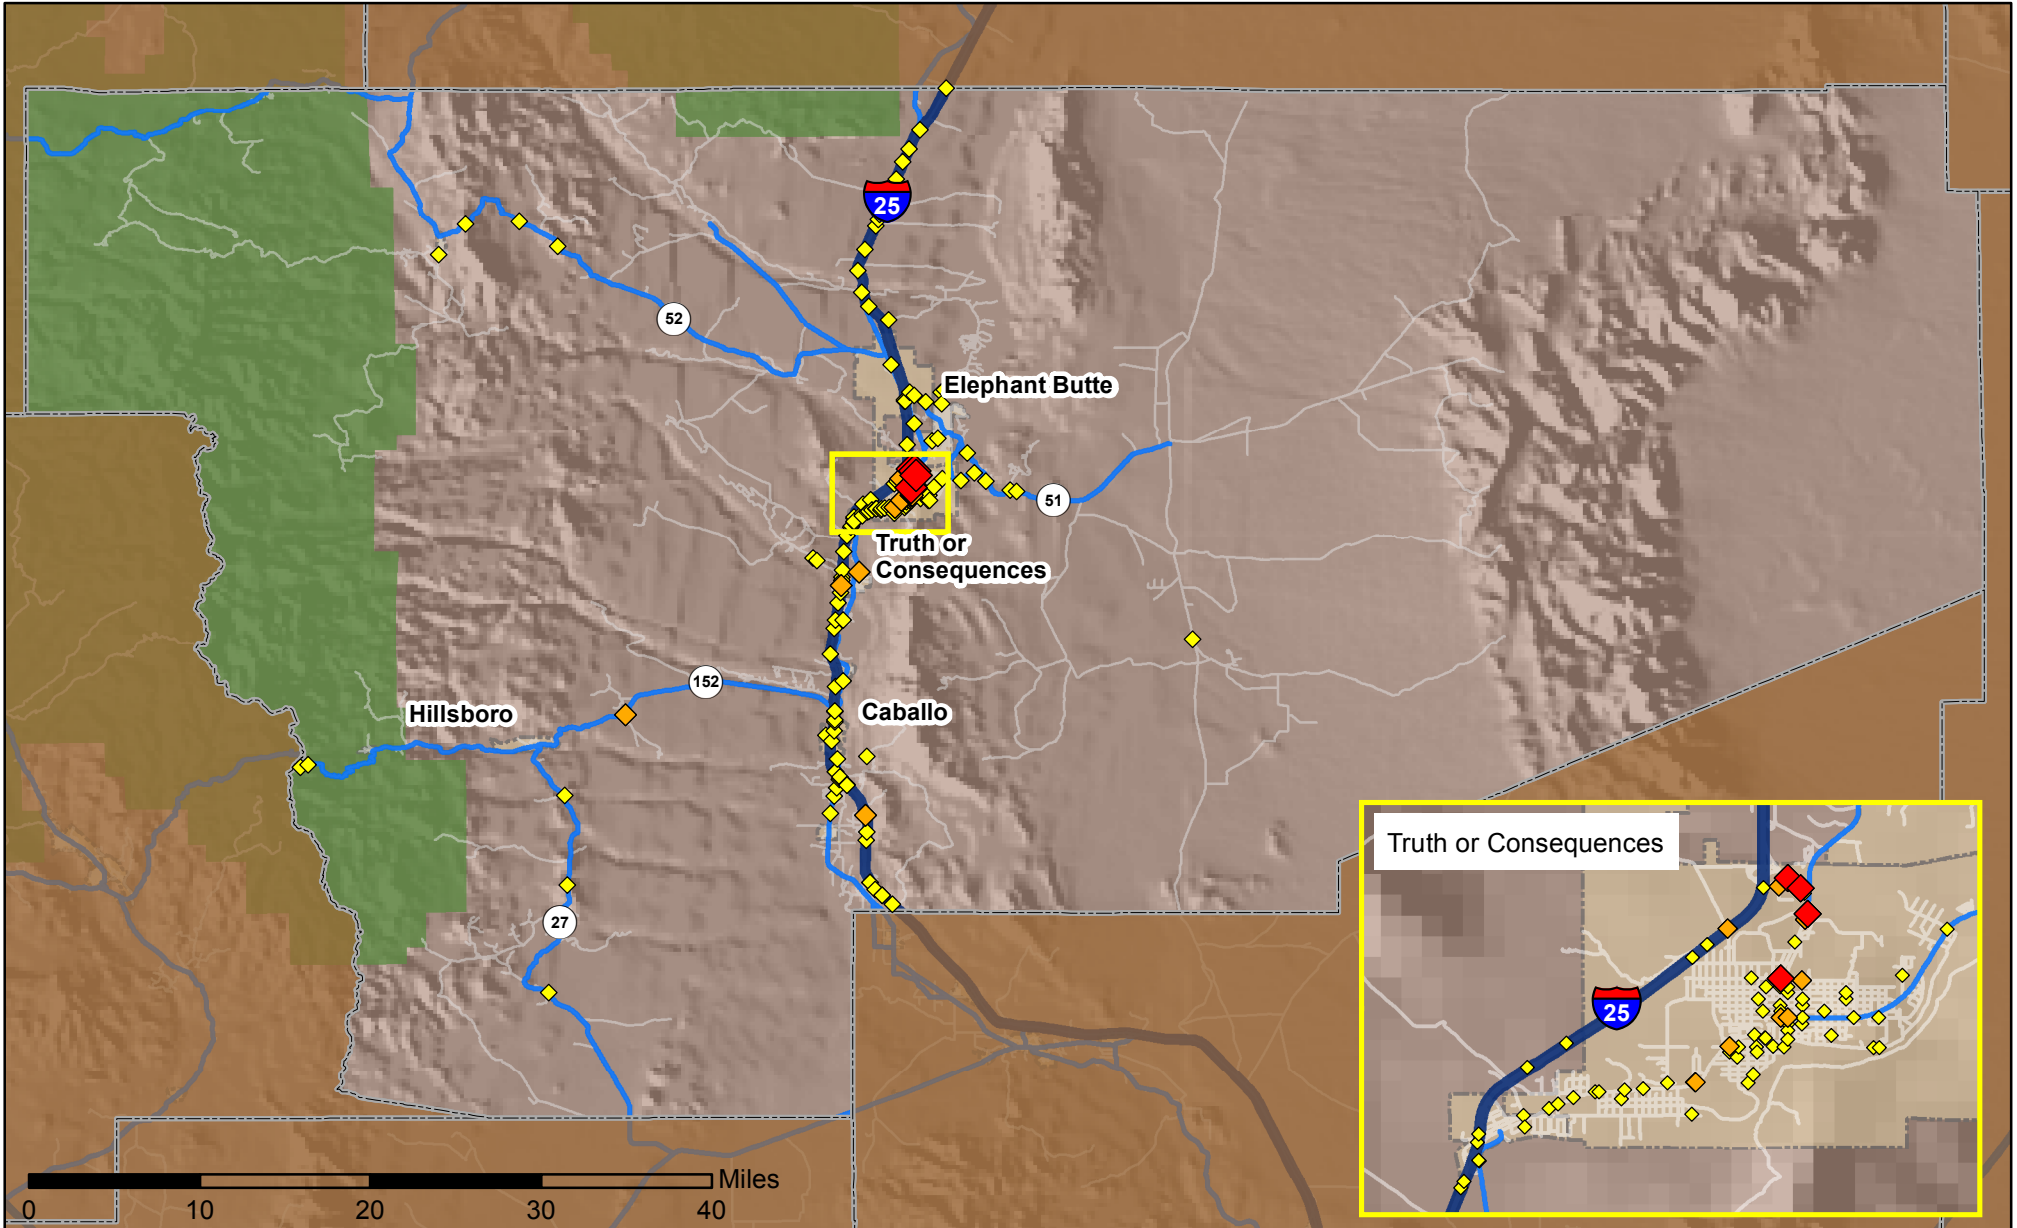

Crashes in Sierra County, New Mexico, 2016

Map created by the Traffic Research Unit, Geospatial & Population Studies at UNM

Legend

Data Source: NMDOT Crash File 2016
<http://tru.unm.edu> CO#5801 tru@unm.edu

- Forest & Wildlife Areas
- Reservations & Pueblos
- County Boundaries
- City Boundaries

- Interstate Highways
- U.S. Highways
- State Highways
- Streets & Roadways

Crashes 2016

- 1 Crash
- 2 Crashes
- 3 - 4 Crashes