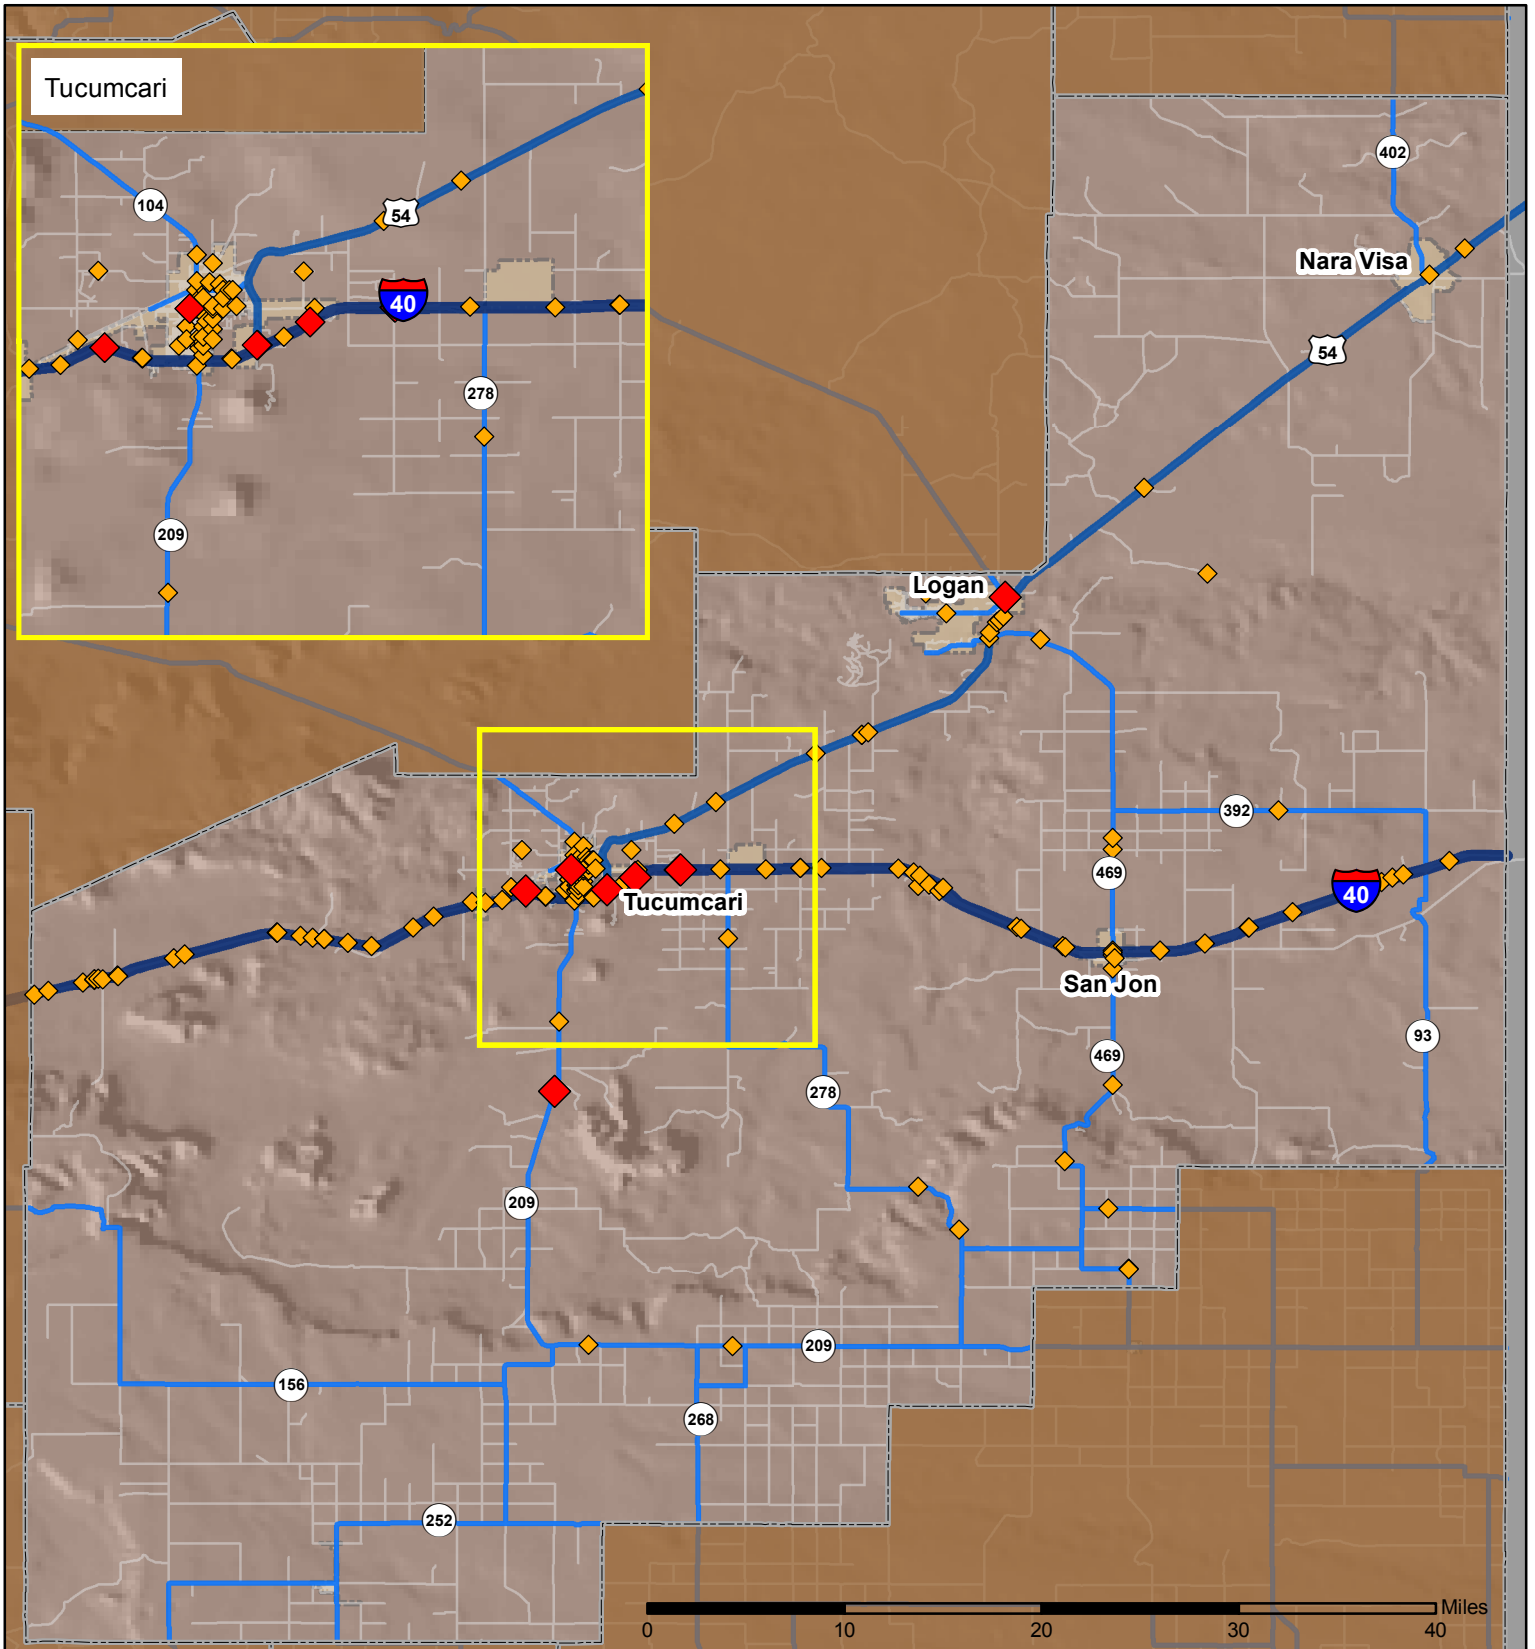

Crashes in Quay County, New Mexico, 2016

Map created by the Traffic Research Unit, Geospatial & Population Studies at UNM

Legend

- Forest & Wildlife Areas
- Reservations & Pueblos
- County Boundaries
- City Boundaries
- Interstate Highways
- U.S. Highways
- State Highways
- Streets & Roadways

Crashes 2016

- 1 Crash
- 2 Crashes

Data Source: NMDOT Crash File 2016
<http://tru.unm.edu> CO#5801 tru@unm.edu