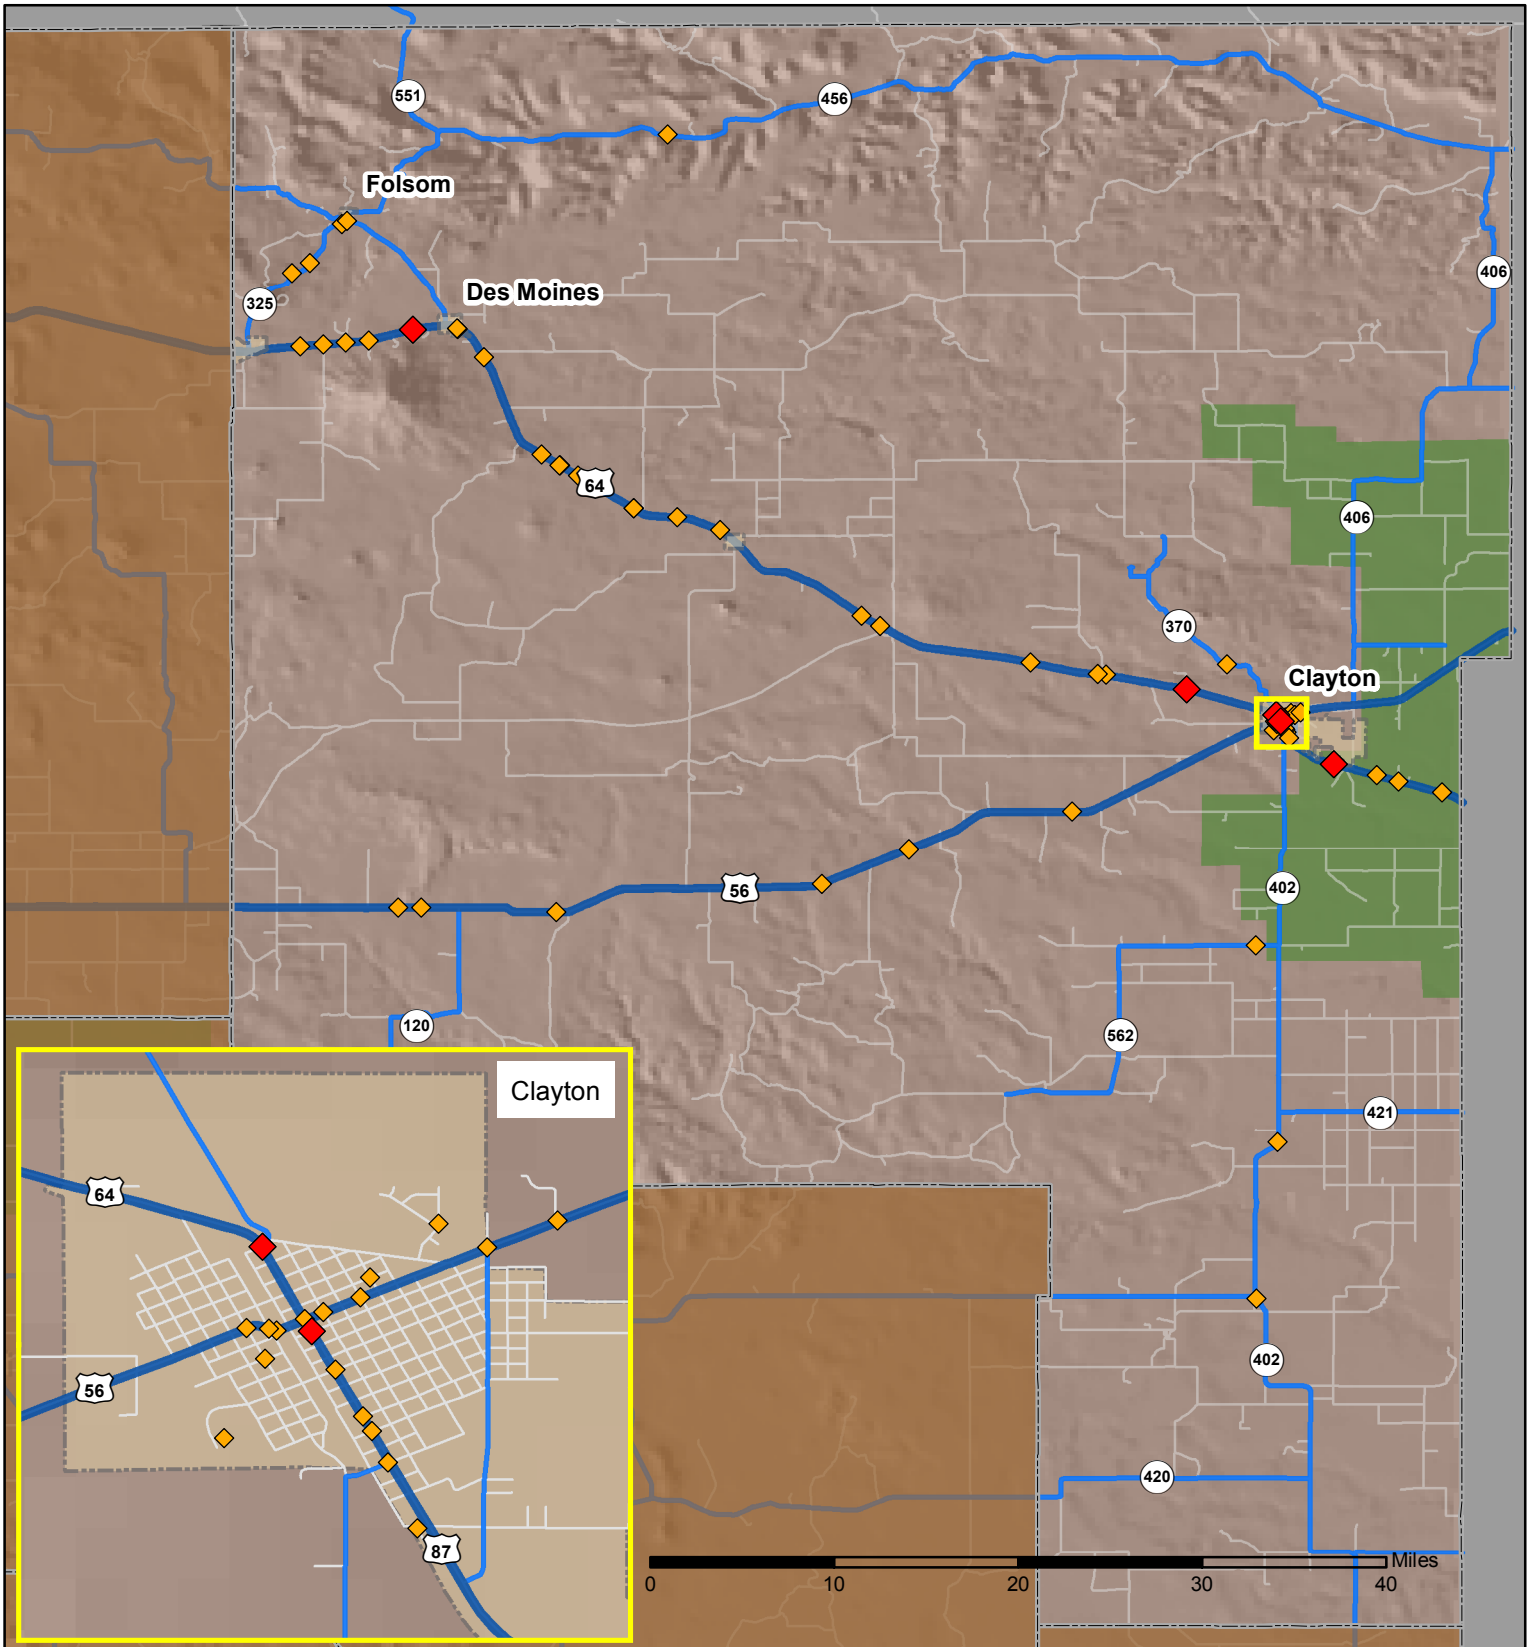

Crashes in Union County, New Mexico, 2015

Map created by the Traffic Research Unit, Geospatial & Population Studies at UNM

Legend

- Forest & Wildlife Areas
- Reservations & Pueblos
- County Boundaries
- City Boundaries
- Interstate Highways
- U.S. Highways
- State Highways
- Streets & Roadways

Crashes 2015

- 1 Crash
- 2 Crashes

Data Source: NMDOT Crash File 2015
<http://tru.unm.edu> CO#5801 tru@unm.edu