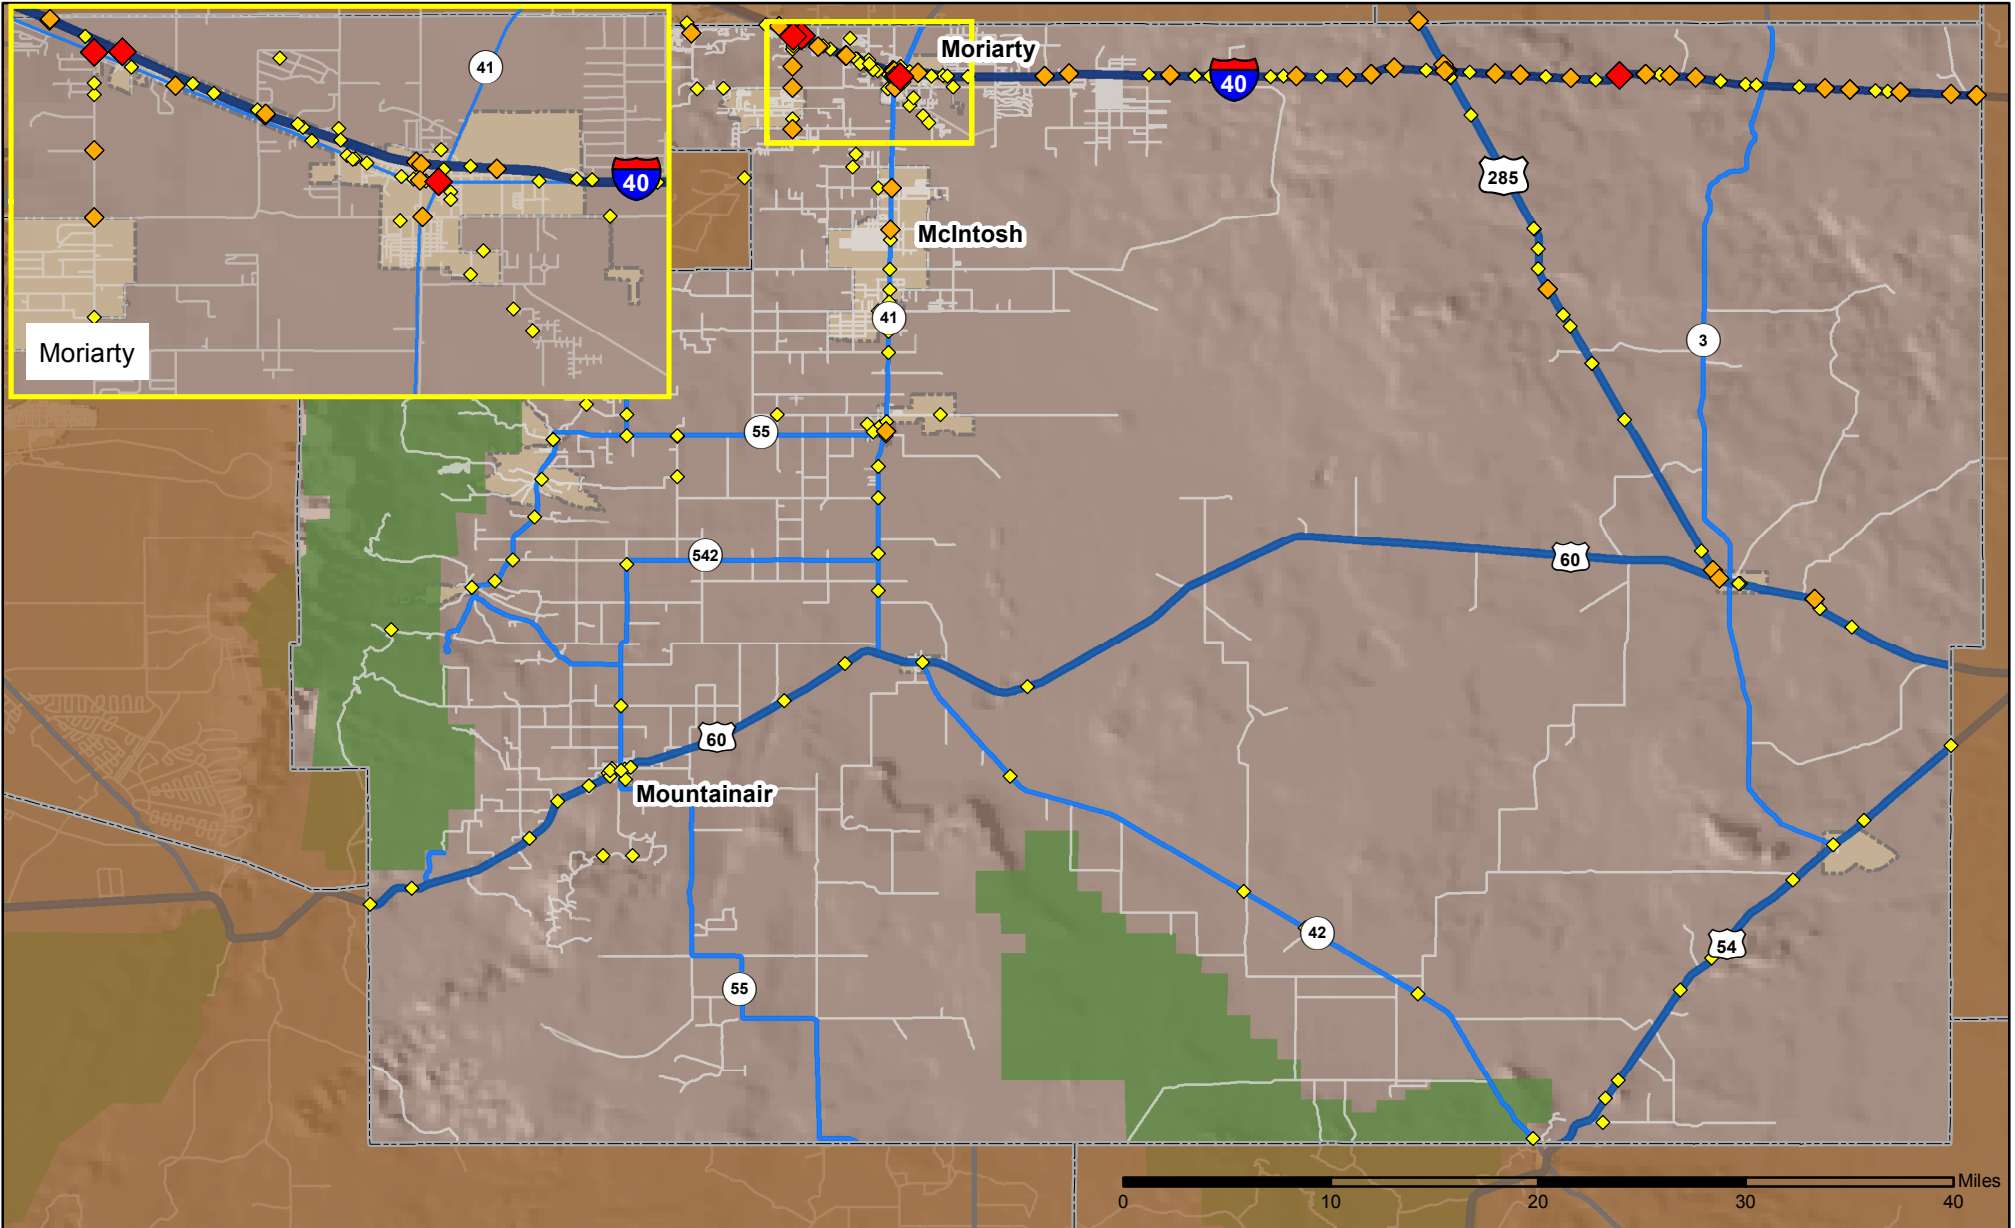

Crashes in Torrance County, New Mexico, 2015

Map created by the Traffic Research Unit, Geospatial & Population Studies at UNM

Legend

Data Source: NMDOT Crash File 2015
<http://tru.unm.edu> CO#5801 tru@unm.edu

- Forest & Wildlife Areas
- Reservations & Pueblos
- County Boundaries
- City Boundaries

- Interstate Highways
- U.S. Highways
- State Highways
- Streets & Roadways

Crashes 2015

- 1 Crash
- 2 - 3 Crashes
- 4 - 6 Crashes