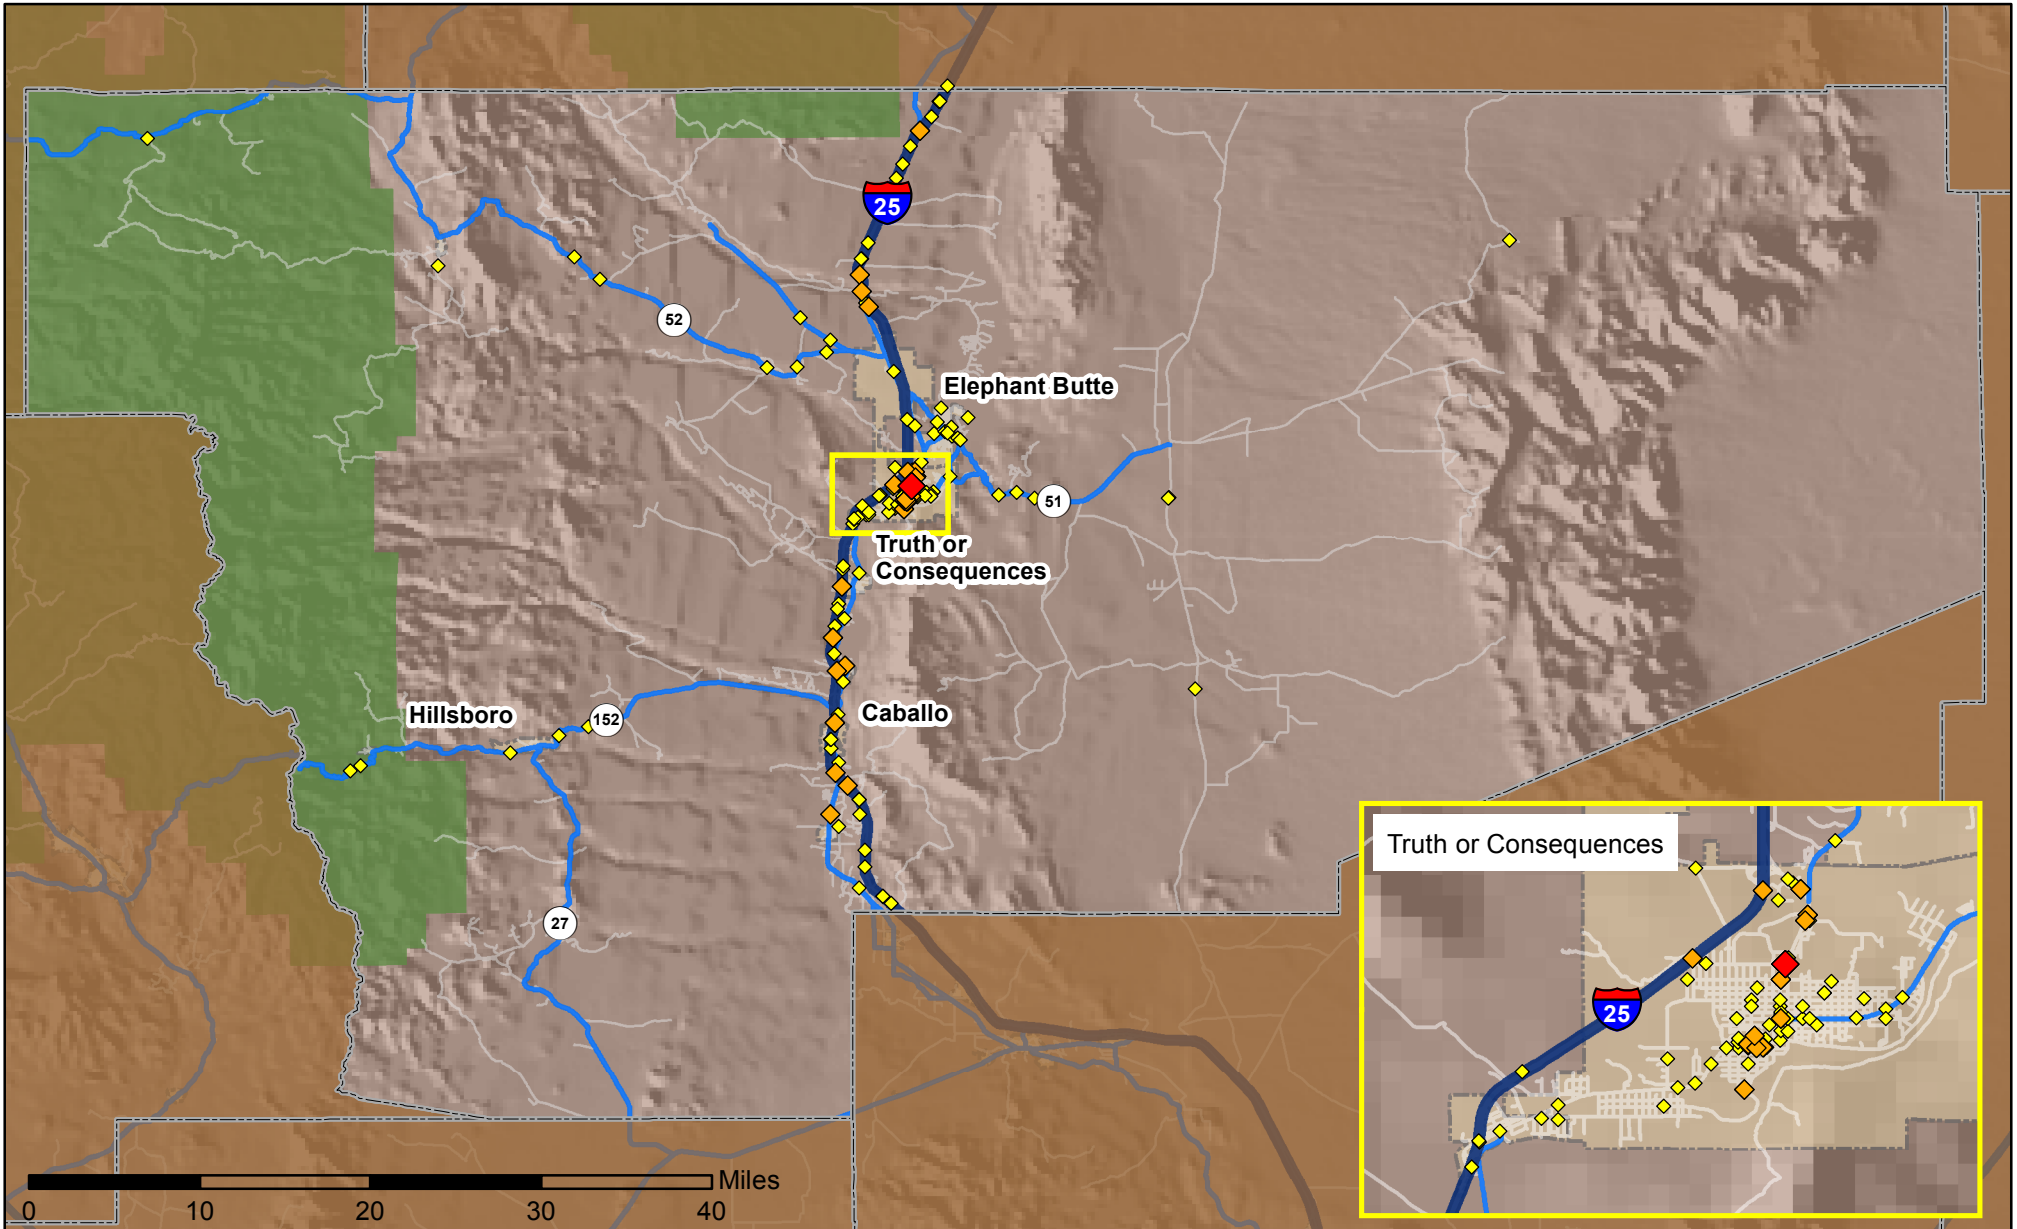

Crashes in Sierra County, New Mexico, 2015

Map created by the Traffic Research Unit, Geospatial & Population Studies at UNM

Legend

Data Source: NMDOT Crash File 2015
<http://tru.unm.edu> CO#5801 tru@unm.edu

- Forest & Wildlife Areas
- Reservations & Pueblos
- County Boundaries
- City Boundaries

- Interstate Highways
- U.S. Highways
- State Highways
- Streets & Roadways

Crashes 2015

- 1 Crash
- 2 - 3 Crashes
- 5 Crashes