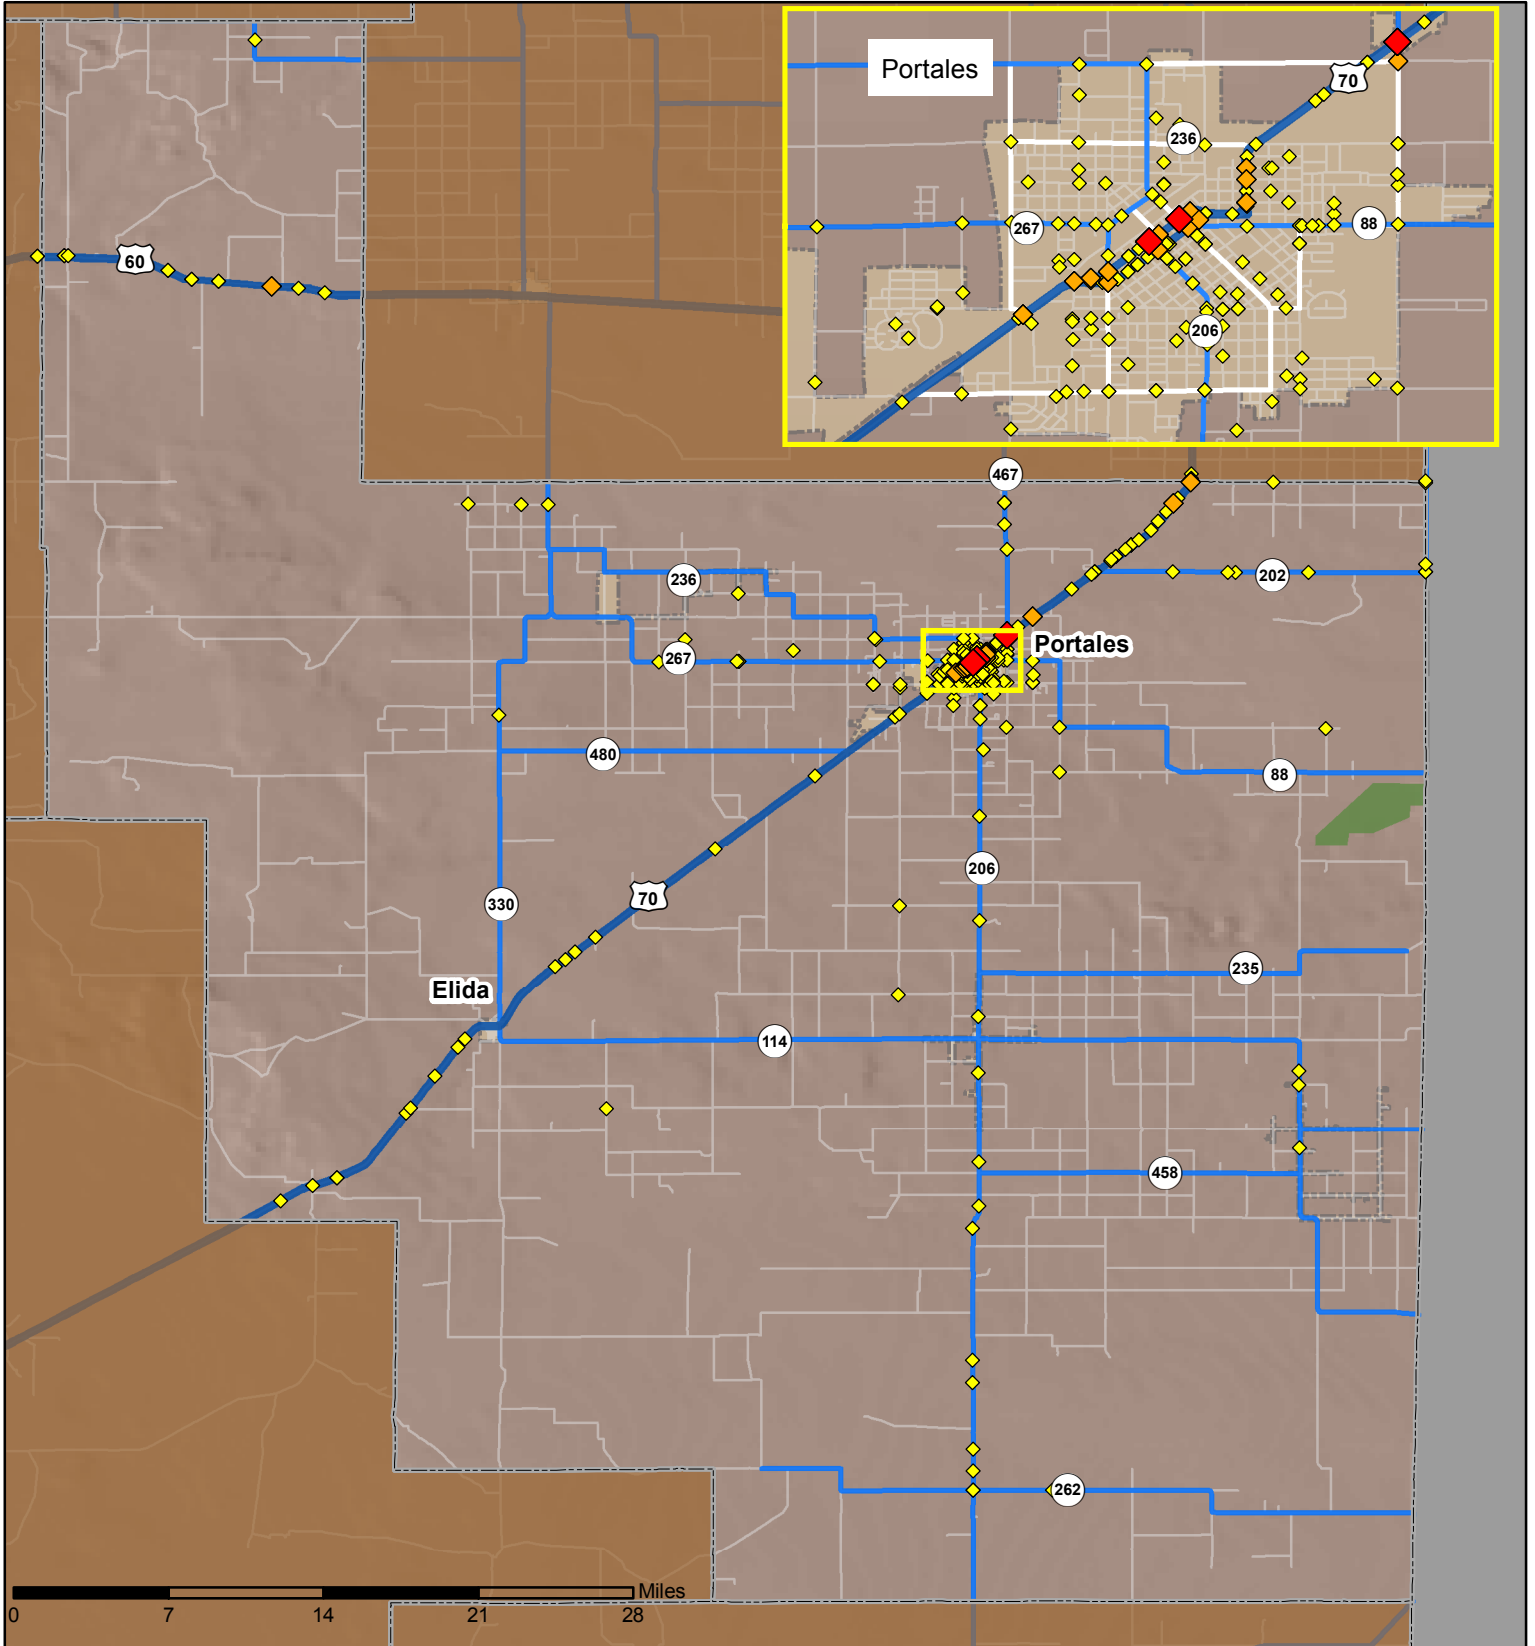

# Crashes in Roosevelt County, New Mexico, 2015

Map created by the Traffic Research Unit, Geospatial & Population Studies at UNM

## Legend

- Forest & Wildlife Areas
- Reservations & Pueblos
- County Boundaries
- City Boundaries
- Interstate Highways
- U.S. Highways
- State Highways
- Streets & Roadways

## Crashes 2015

- 1 - 2 Crashes
- 3 - 5 Crashes
- 6 - 9 Crashes

Data Source: NMDOT Crash File 2015  
<http://tru.unm.edu> CO#5801 tru@unm.edu