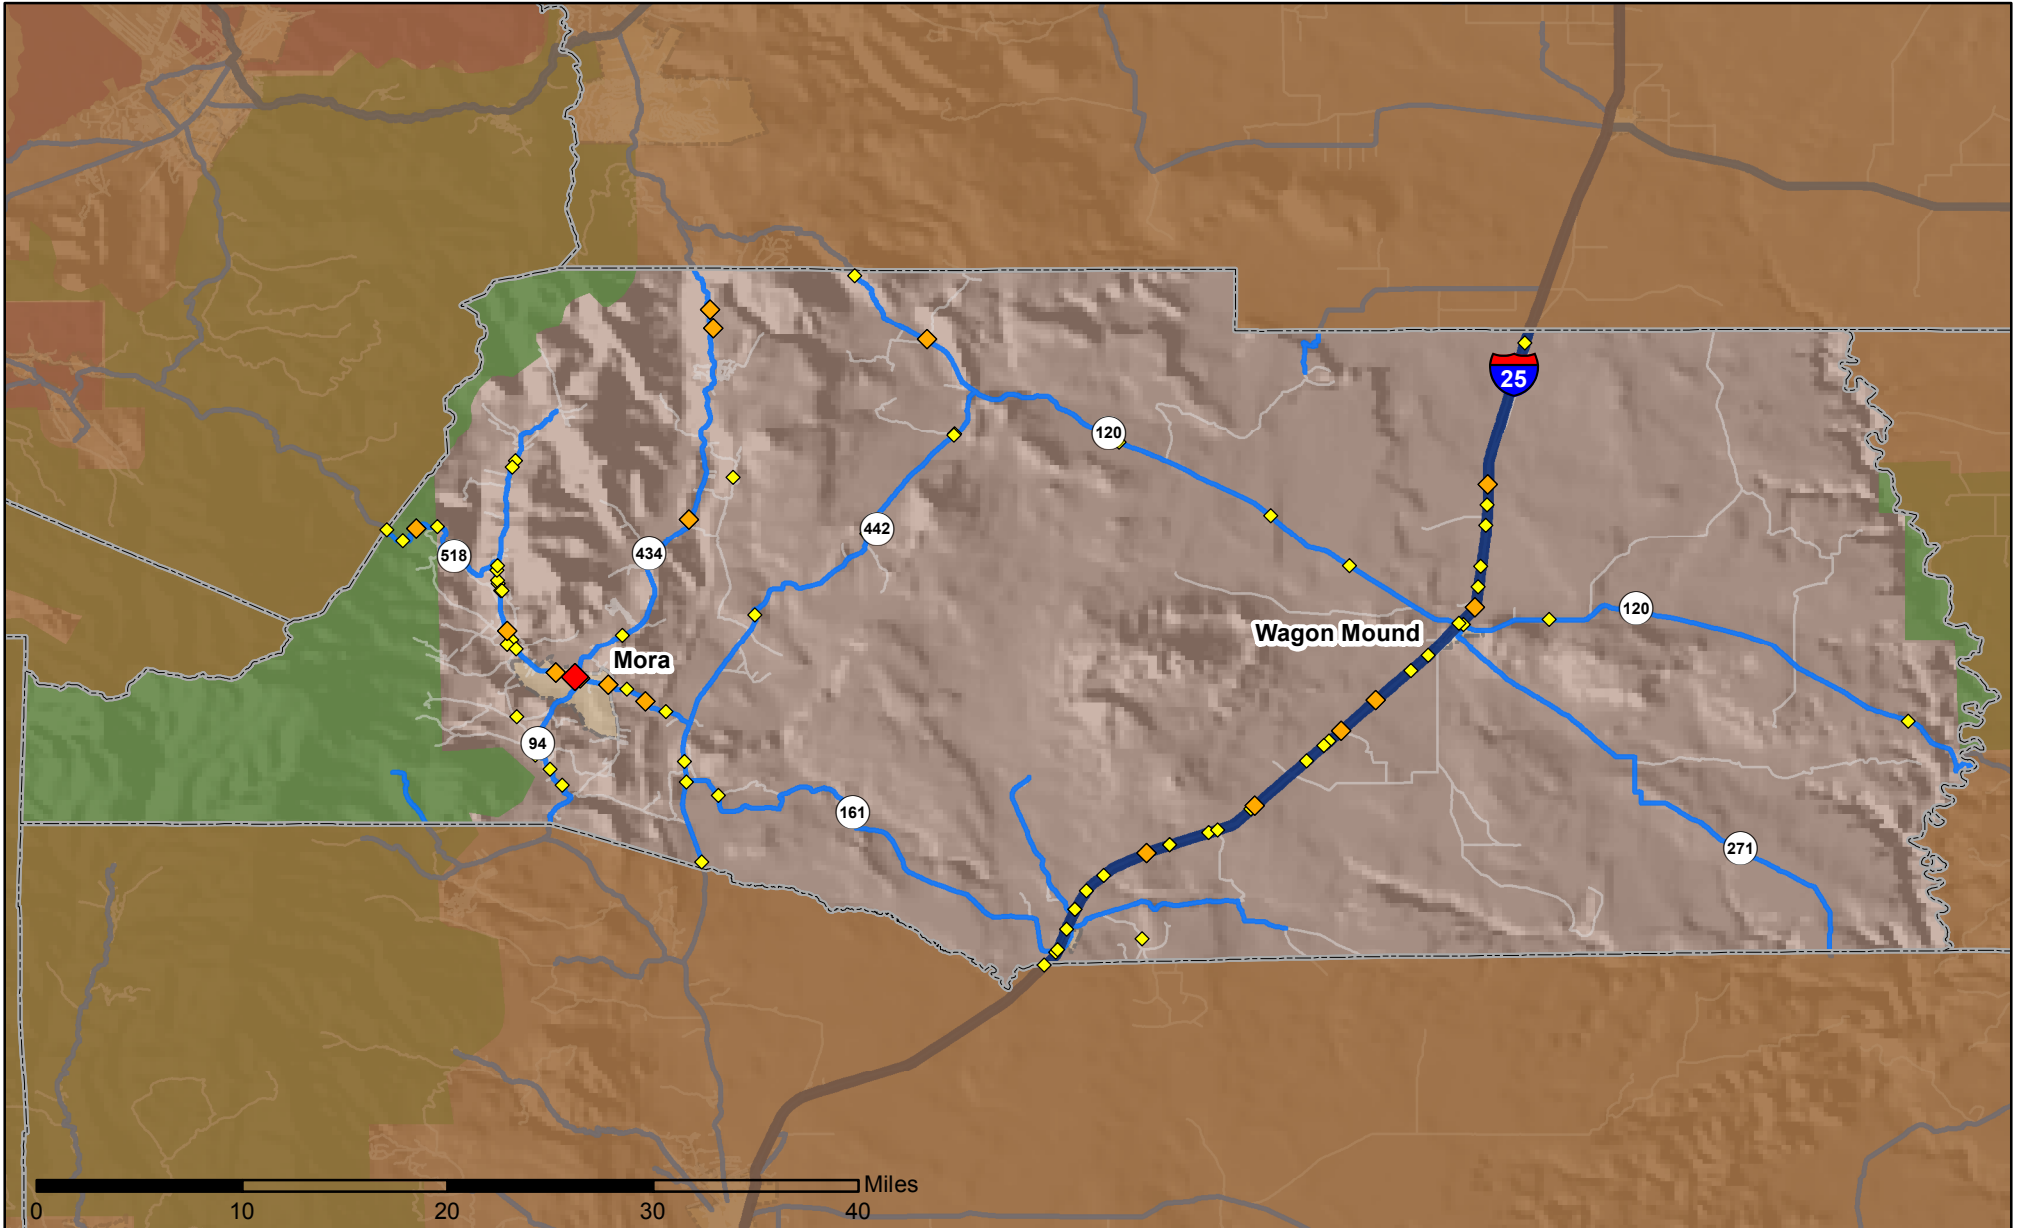

Crashes in Mora County, New Mexico, 2015

Map created by the Traffic Research Unit, Geospatial & Population Studies at UNM

Legend

Data Source: NMDOT Crash File 2015
<http://tru.unm.edu> CO#5801 tru@unm.edu

- Forest & Wildlife Areas
- Reservations & Pueblos
- County Boundaries
- City Boundaries

- Interstate Highways
- U.S. Highways
- State Highways
- Streets & Roadways

Crashes 2015

- 1 Crash
- 2 - 3 Crashes
- 4 - 5 Crashes