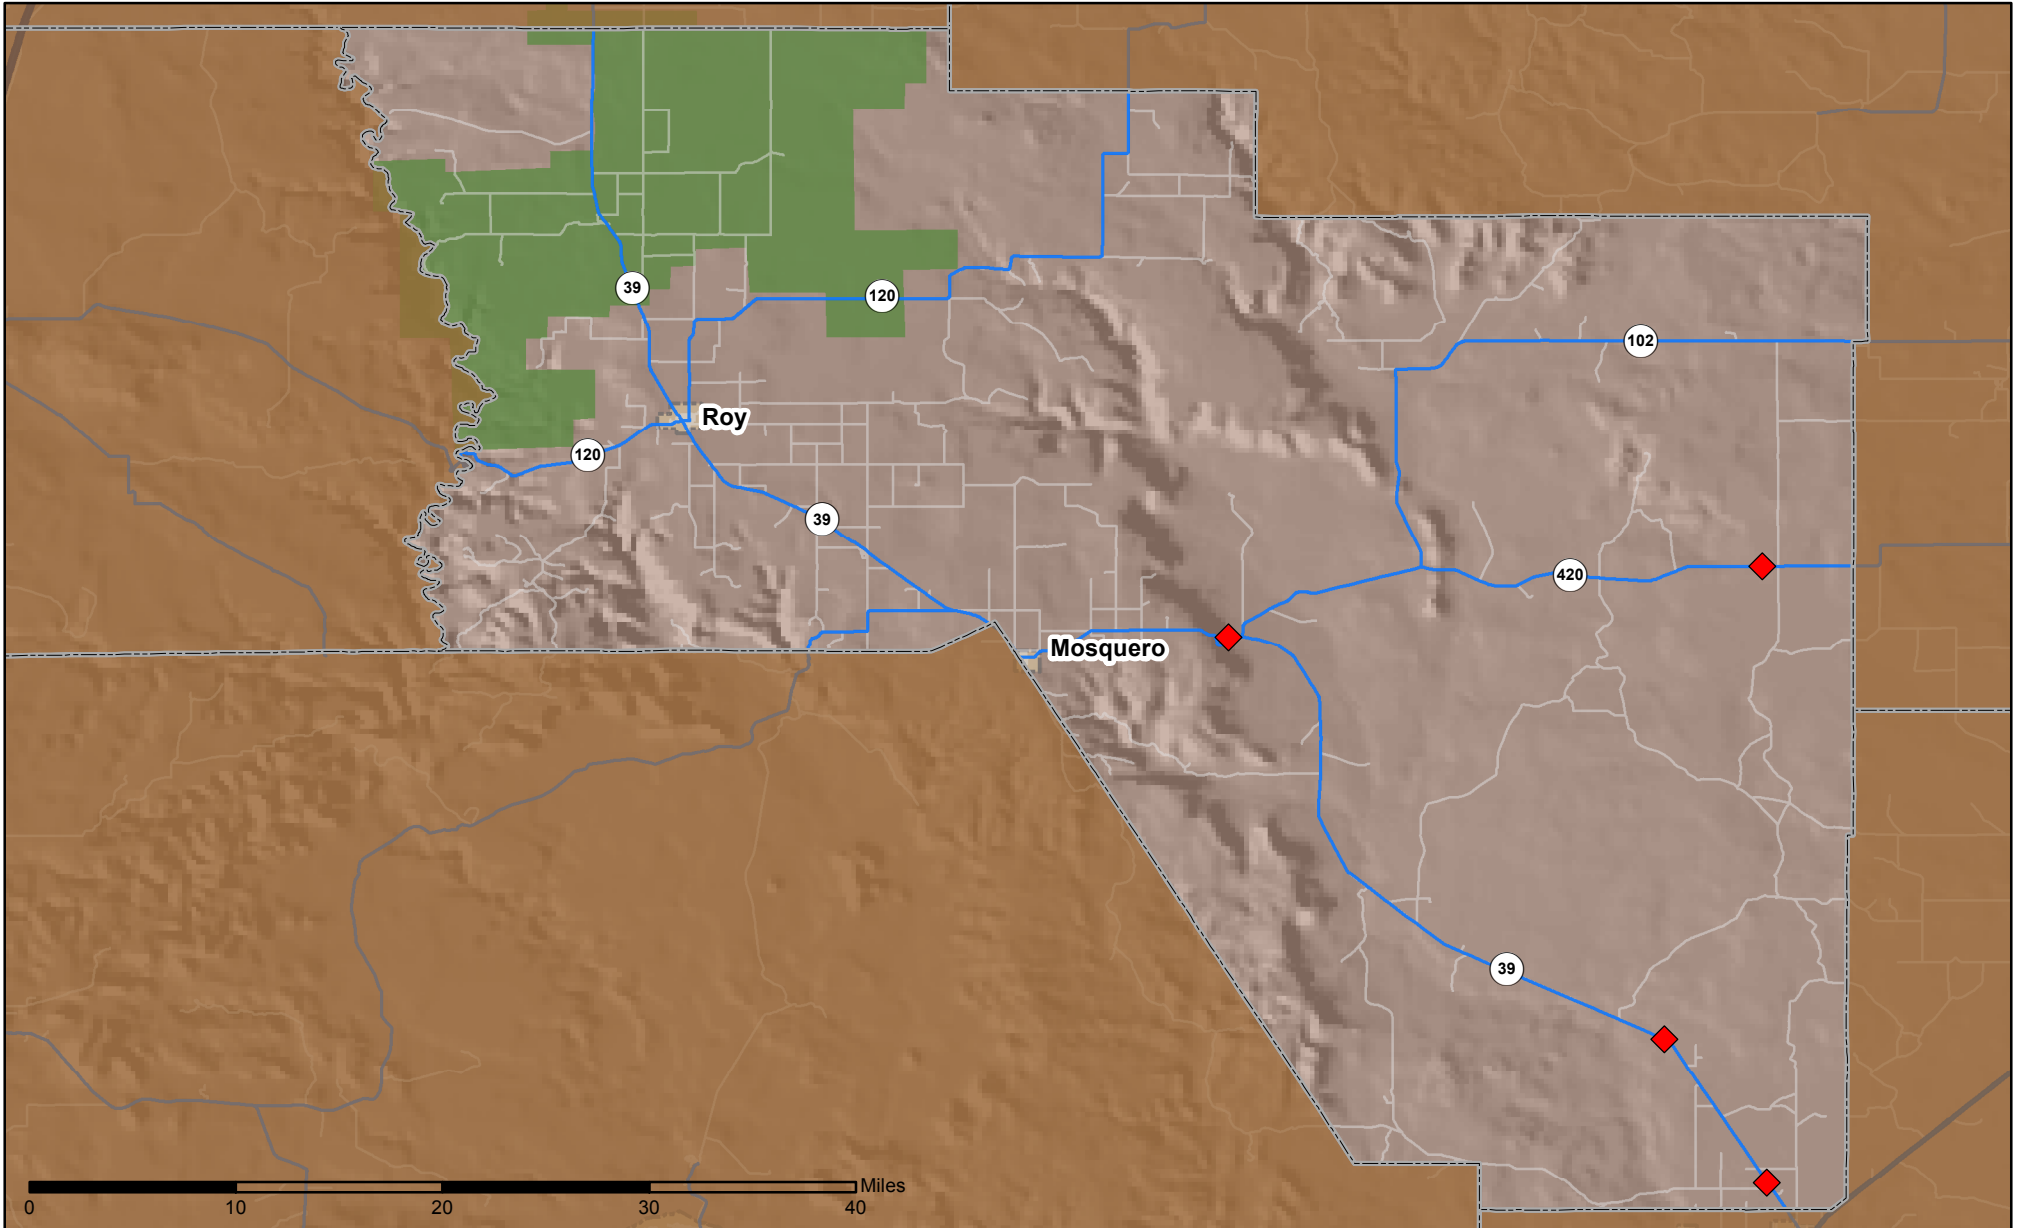

Crashes in Harding County, New Mexico, 2014

Map created by the Traffic Research Unit, Geospatial & Population Studies at UNM

Legend

Data Source: NMDOT Crash File 2014
<http://tru.unm.edu> CO#5801 tru@unm.edu

-  Forest & Wildlife Areas
-  Reservations & Pueblos
-  County Boundaries
-  City Boundaries

-  Interstate Highways
-  U.S. Highways
-  State Highways
-  Streets & Roadways

Crashes 2014

-  1 Crash