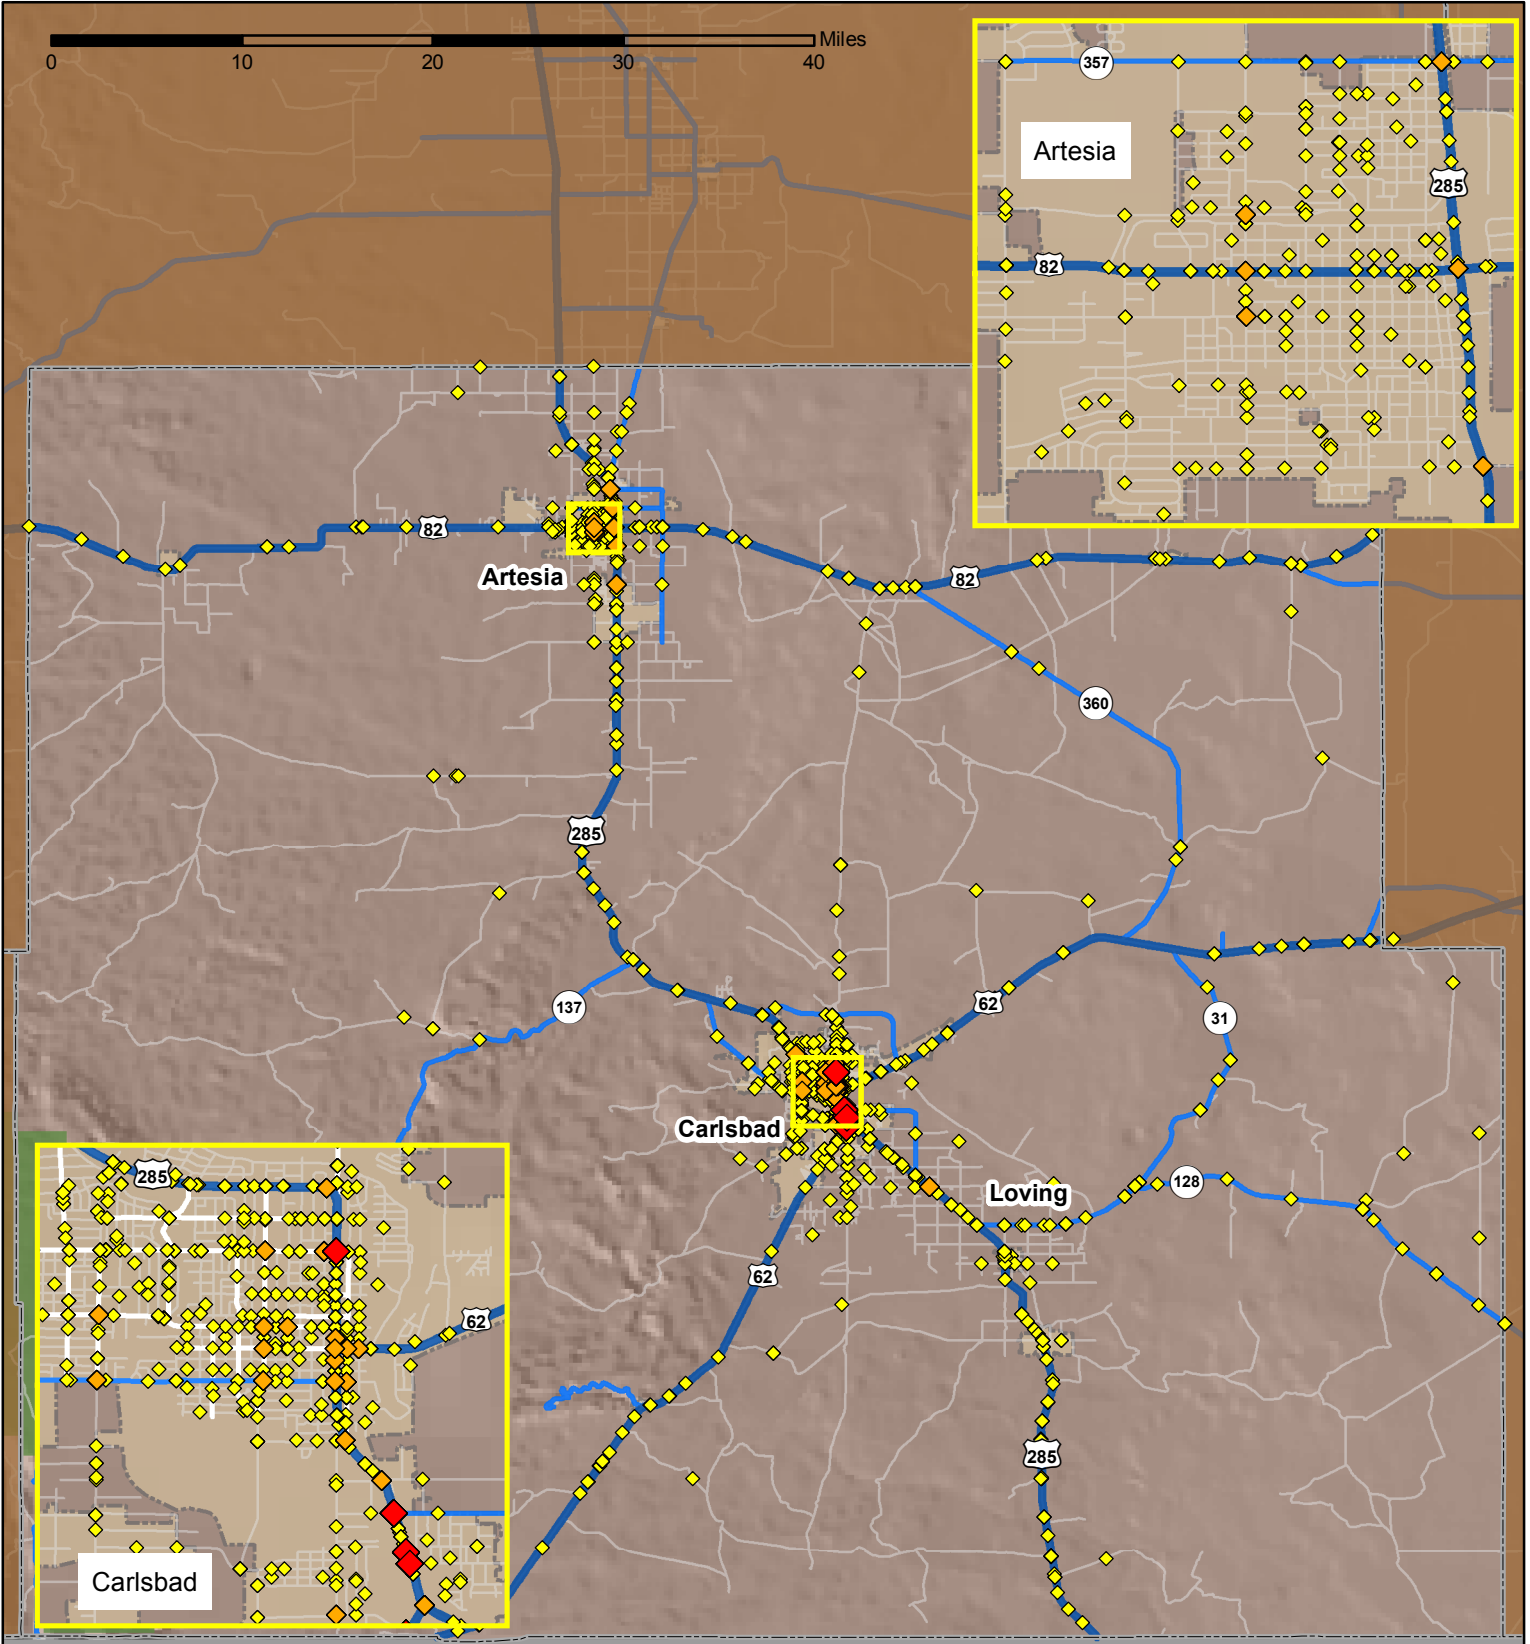

Crashes in Eddy County, New Mexico, 2015

Map created by the Traffic Research Unit, Geospatial & Population Studies at UNM

Legend

- Forest & Wildlife Areas
- Reservations & Pueblos
- County Boundaries
- City Boundaries
- Interstate Highways
- U.S. Highways
- State Highways
- Streets & Roadways

Crashes 2015

- 1 - 5 Crashes
- 6 - 15 Crashes
- 16 - 37 Crashes