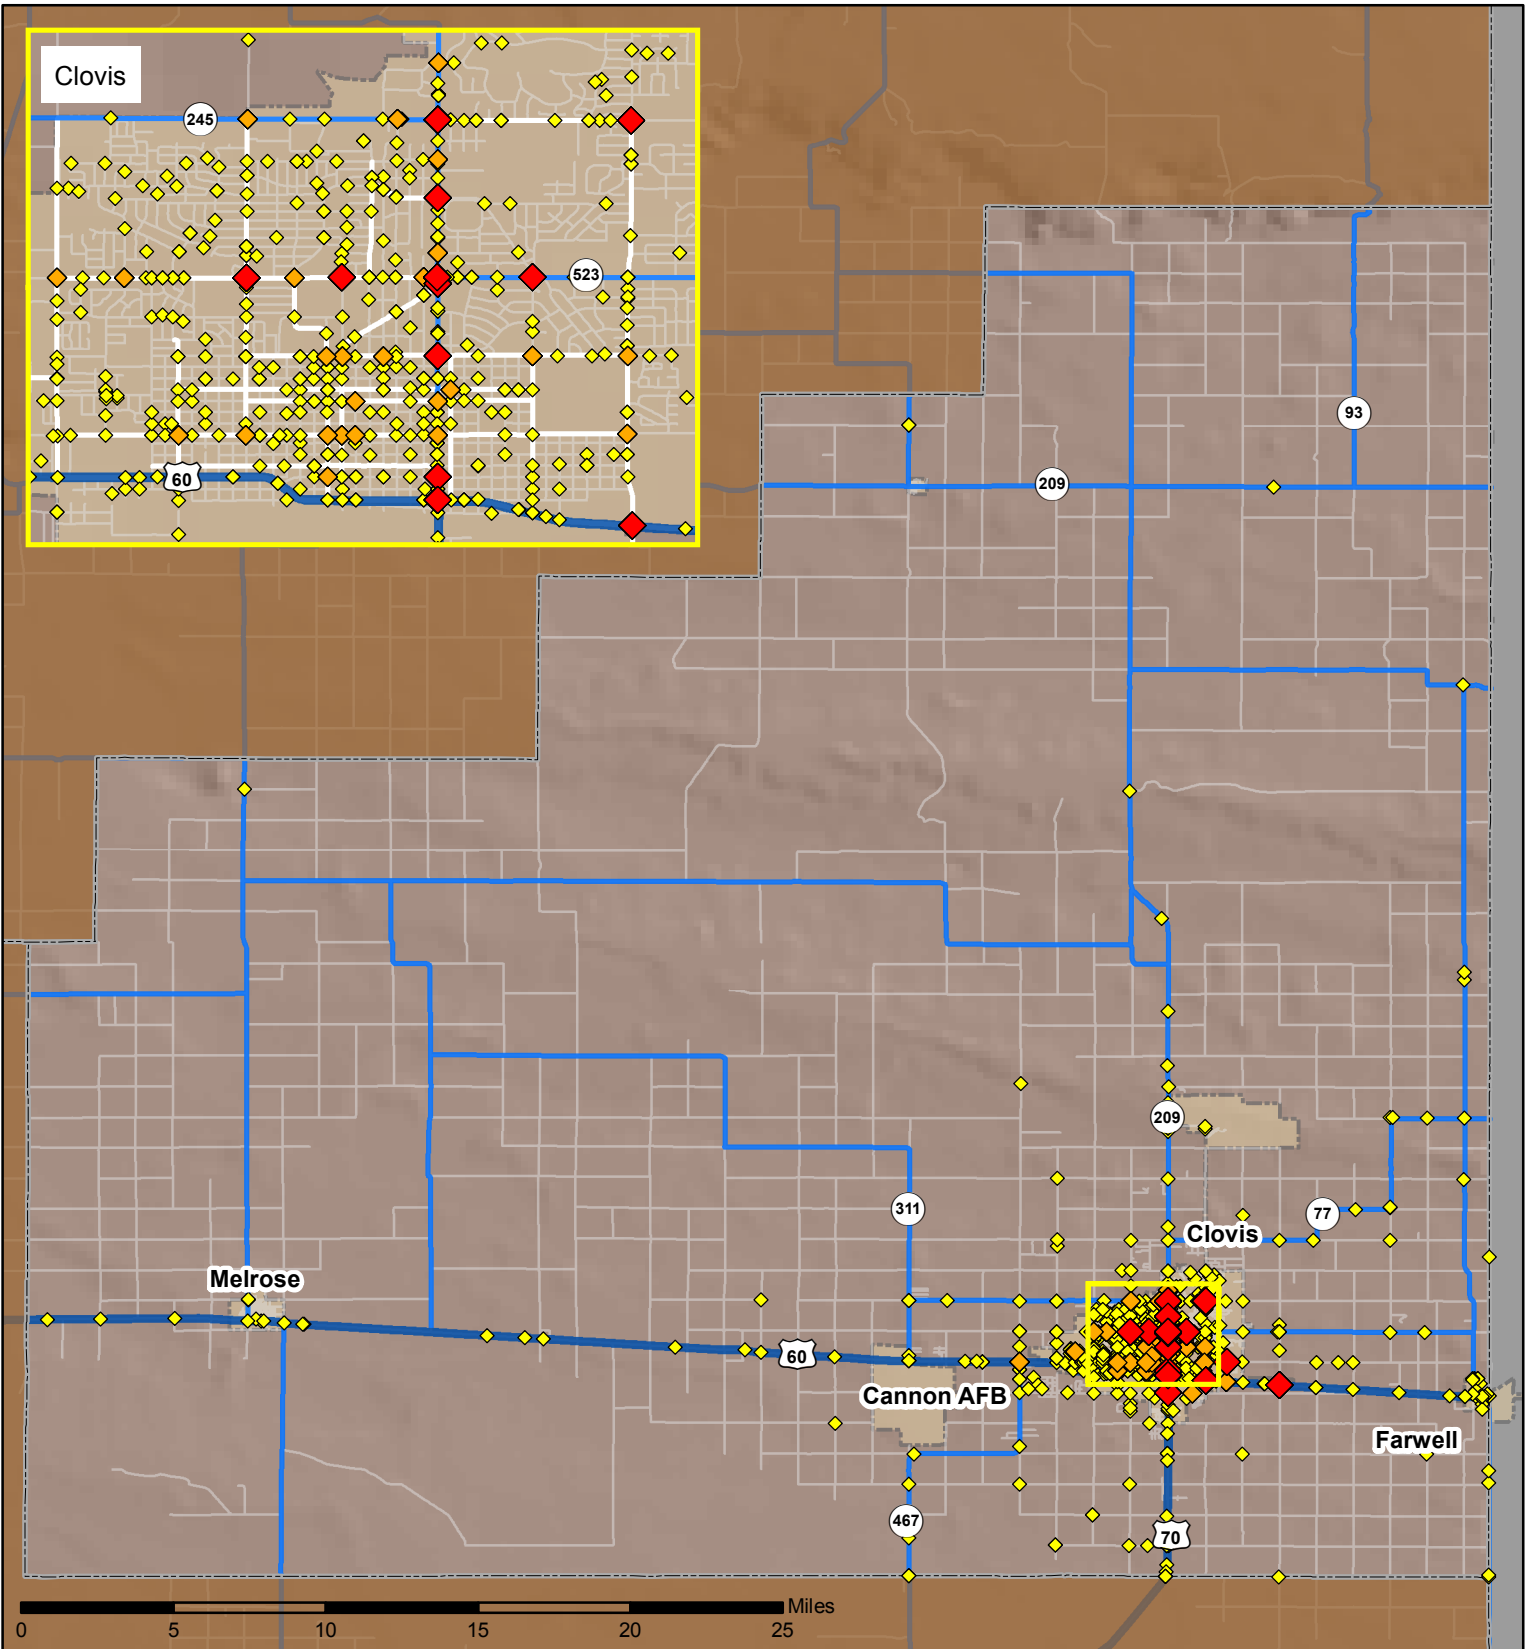

Crashes in Curry County, New Mexico, 2015

Map created by the Traffic Research Unit, Geospatial & Population Studies at UNM

Legend

- Forest & Wildlife Areas
- Reservations & Pueblos
- County Boundaries
- City Boundaries
- Interstate Highways
- U.S. Highways
- State Highways
- Streets & Roadways

Crashes 2015

- 1 - 3 Crashes
- 4 - 7 Crashes
- 8 - 36 Crashes

Data Source: NMDOT Crash File 2015
<http://tru.unm.edu> CO#5801 tru@unm.edu