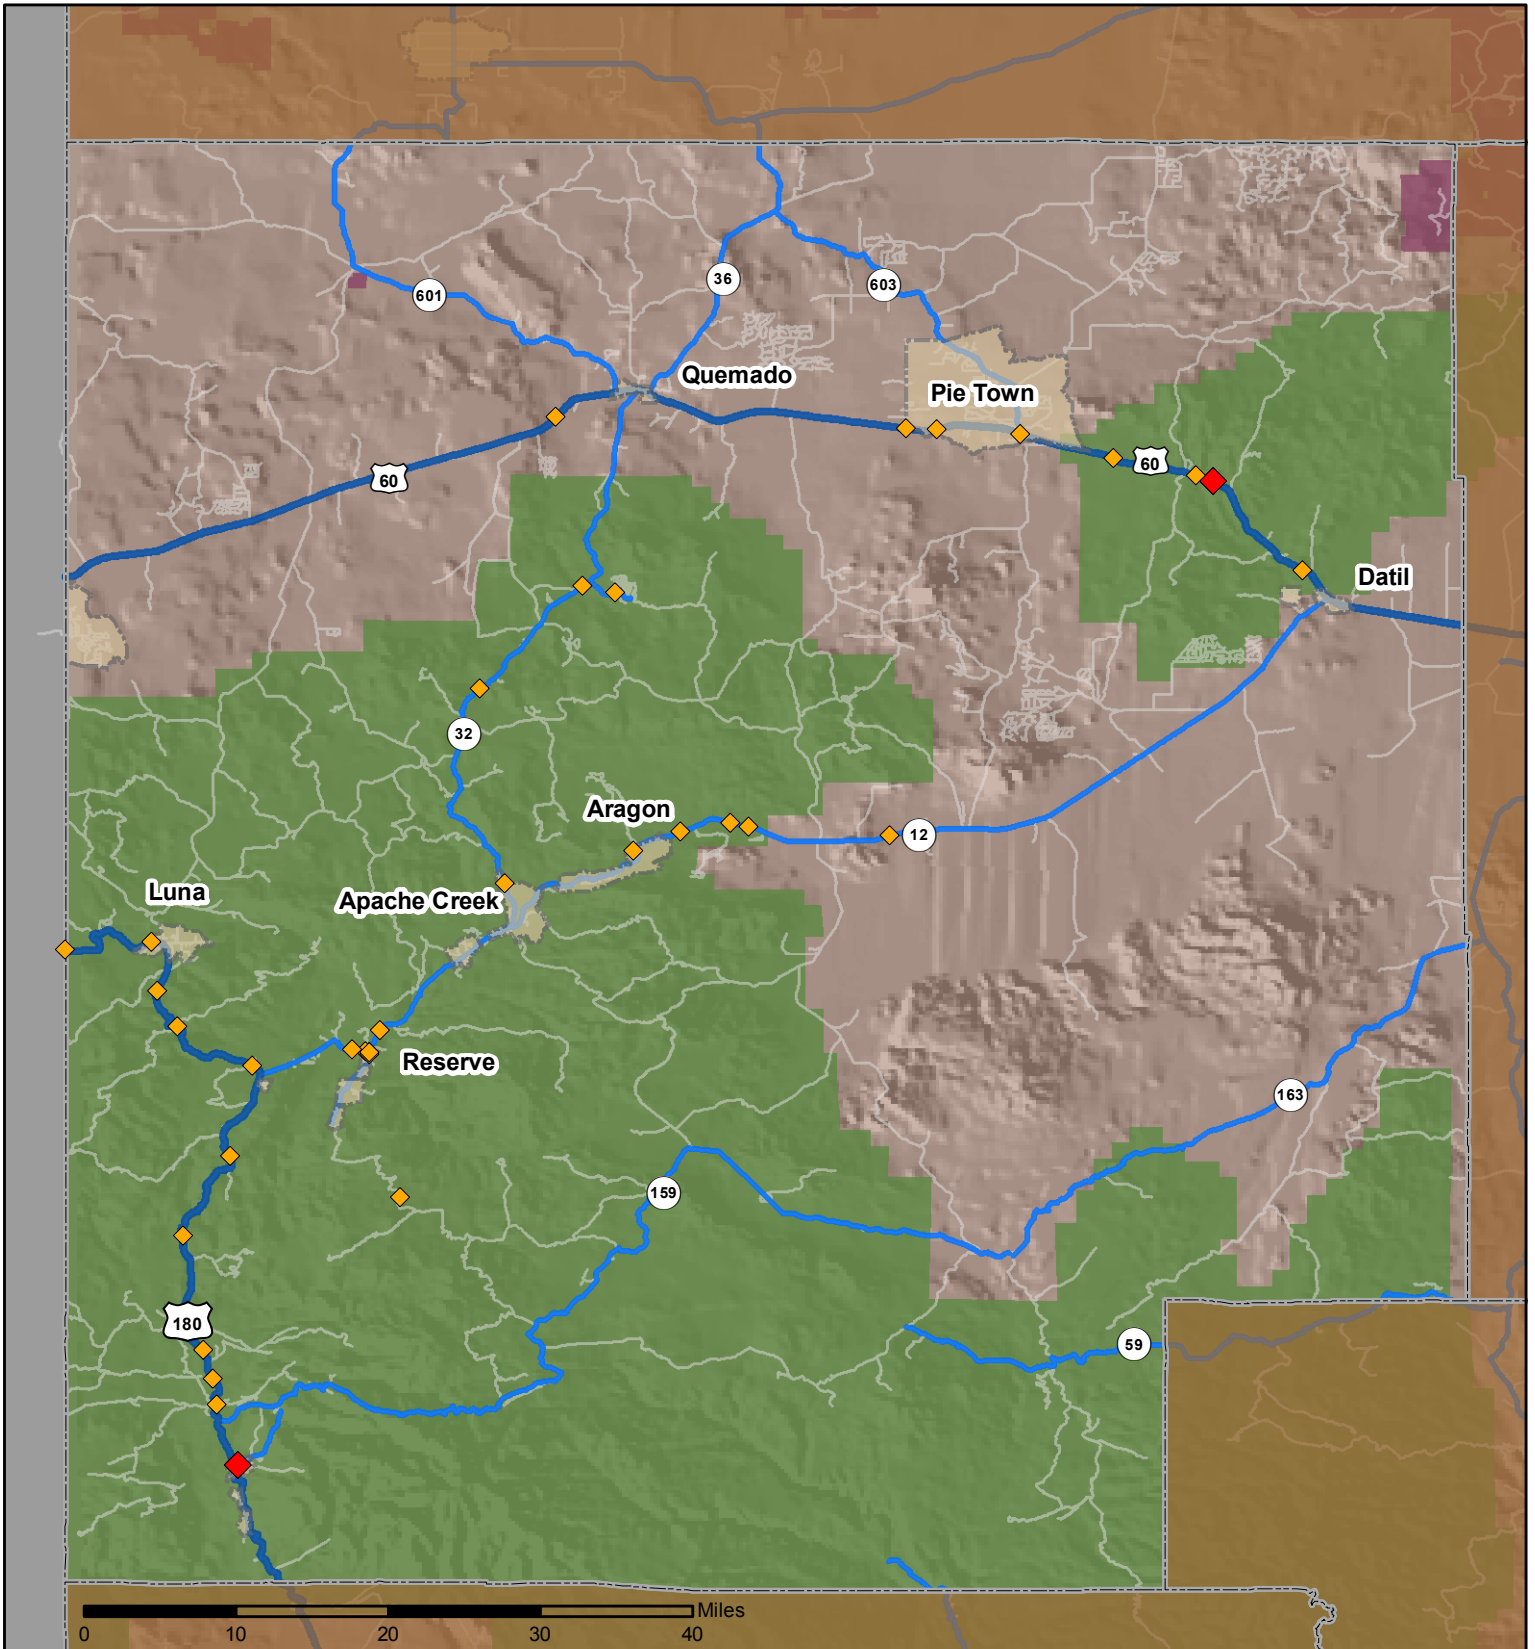

Crashes in Catron County, New Mexico, 2015

Map created by the Traffic Research Unit, Geospatial & Population Studies at UNM

Legend

- Forest & Wildlife Areas
- Reservations & Pueblos
- County Boundaries
- City Boundaries
- Interstate Highways
- U.S. Highways
- State Highways
- Streets & Roadways

Crashes 2015

- 1 Crash
- 2 Crashes

Data Source: NMDOT Crash File 2015
<http://tru.unm.edu> CO#5801 tru@unm.edu