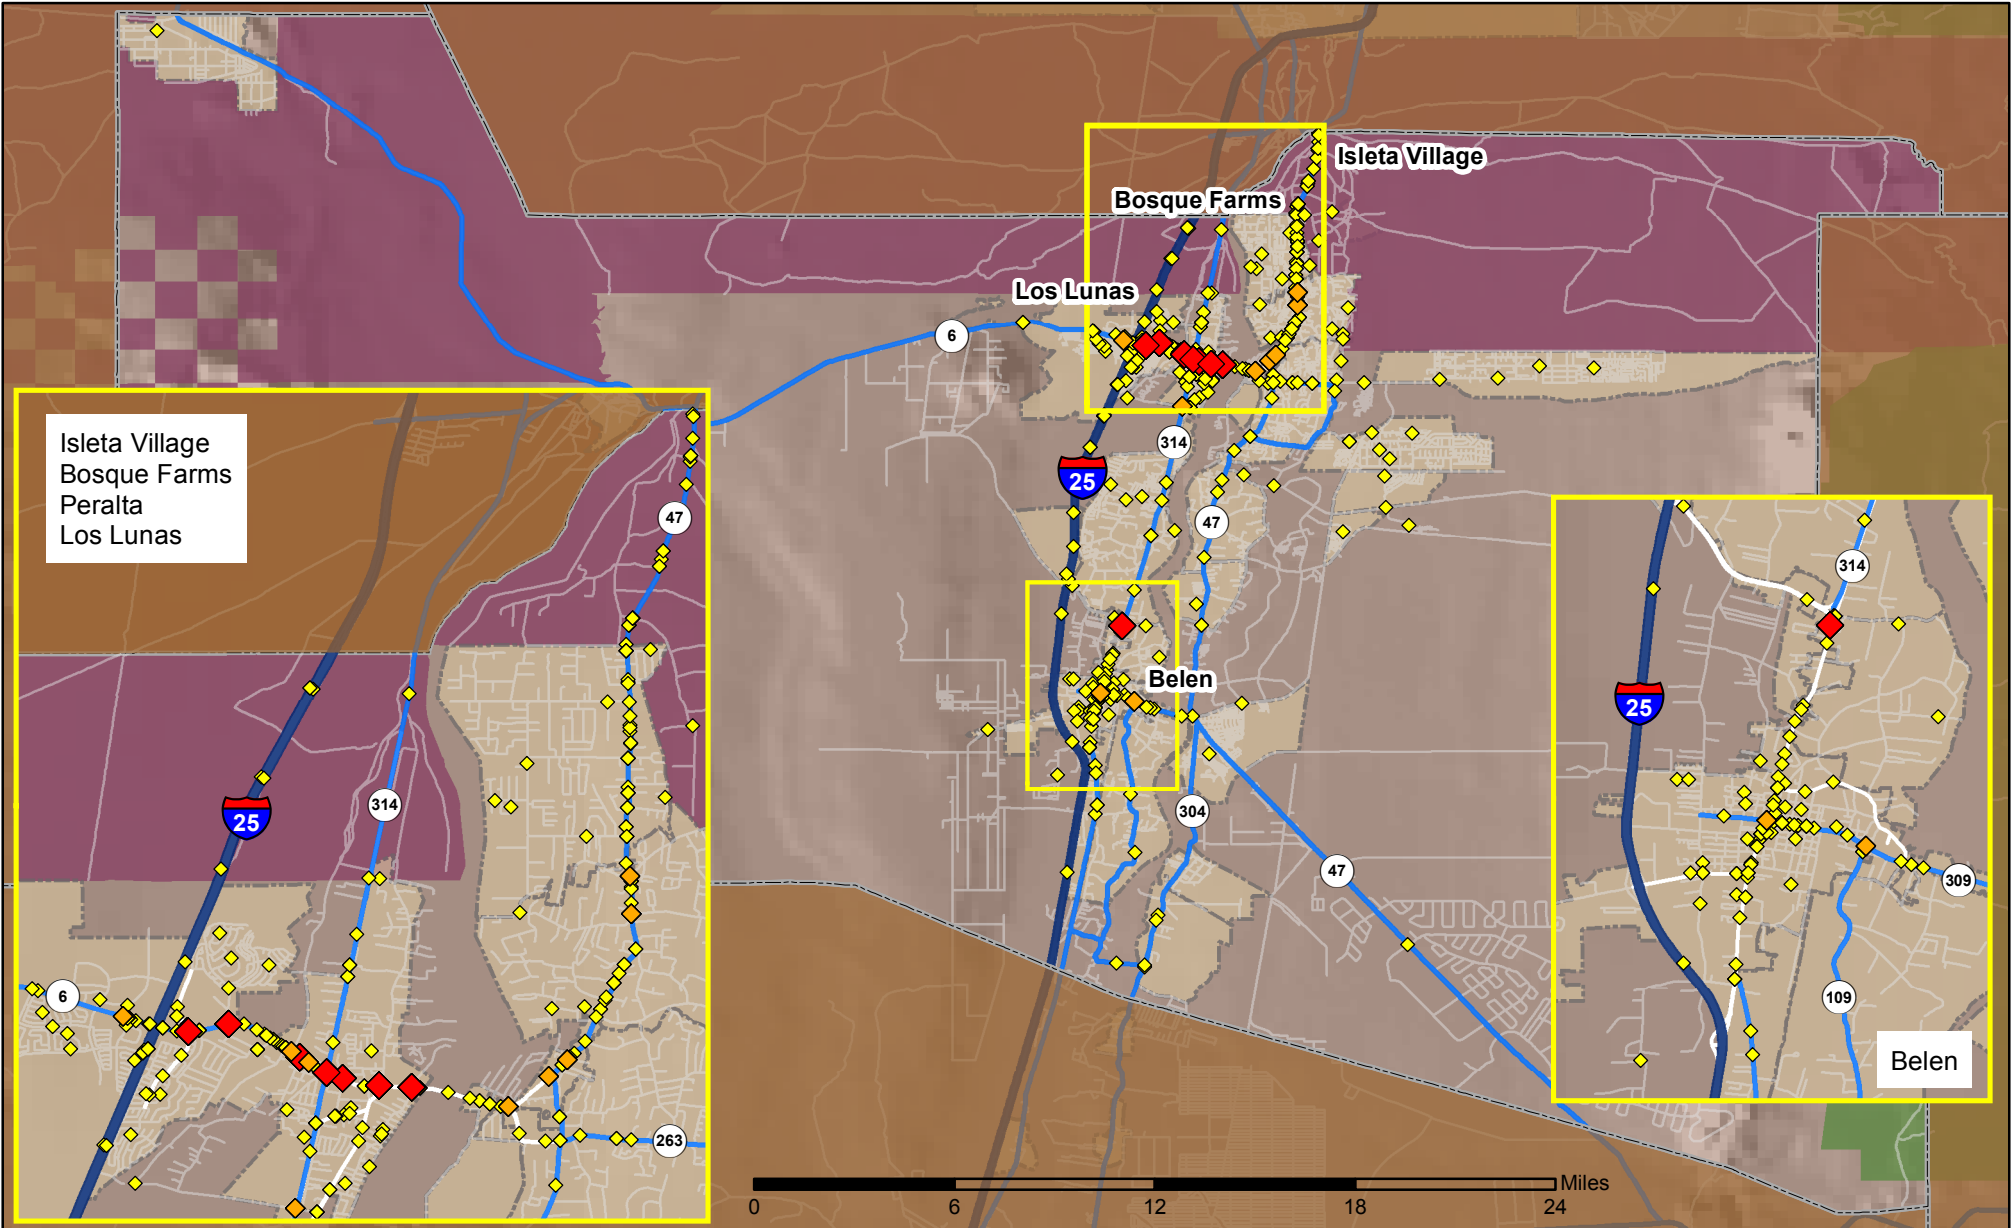

Crashes in Valencia County, New Mexico, 2014

Map created by the Traffic Research Unit, Geospatial & Population Studies at UNM

Legend

Data Source: NMDOT Crash File 2014
<http://tru.unm.edu> CO#5801 tru@unm.edu

- Forest & Wildlife Areas
- Reservations & Pueblos
- County Boundaries
- City Boundaries

- Interstate Highways
- U.S. Highways
- State Highways
- Streets & Roadways

- Crashes 2014**
- 1 - 5 Crashes
 - 6 - 10 Crashes
 - 11 - 23 Crashes