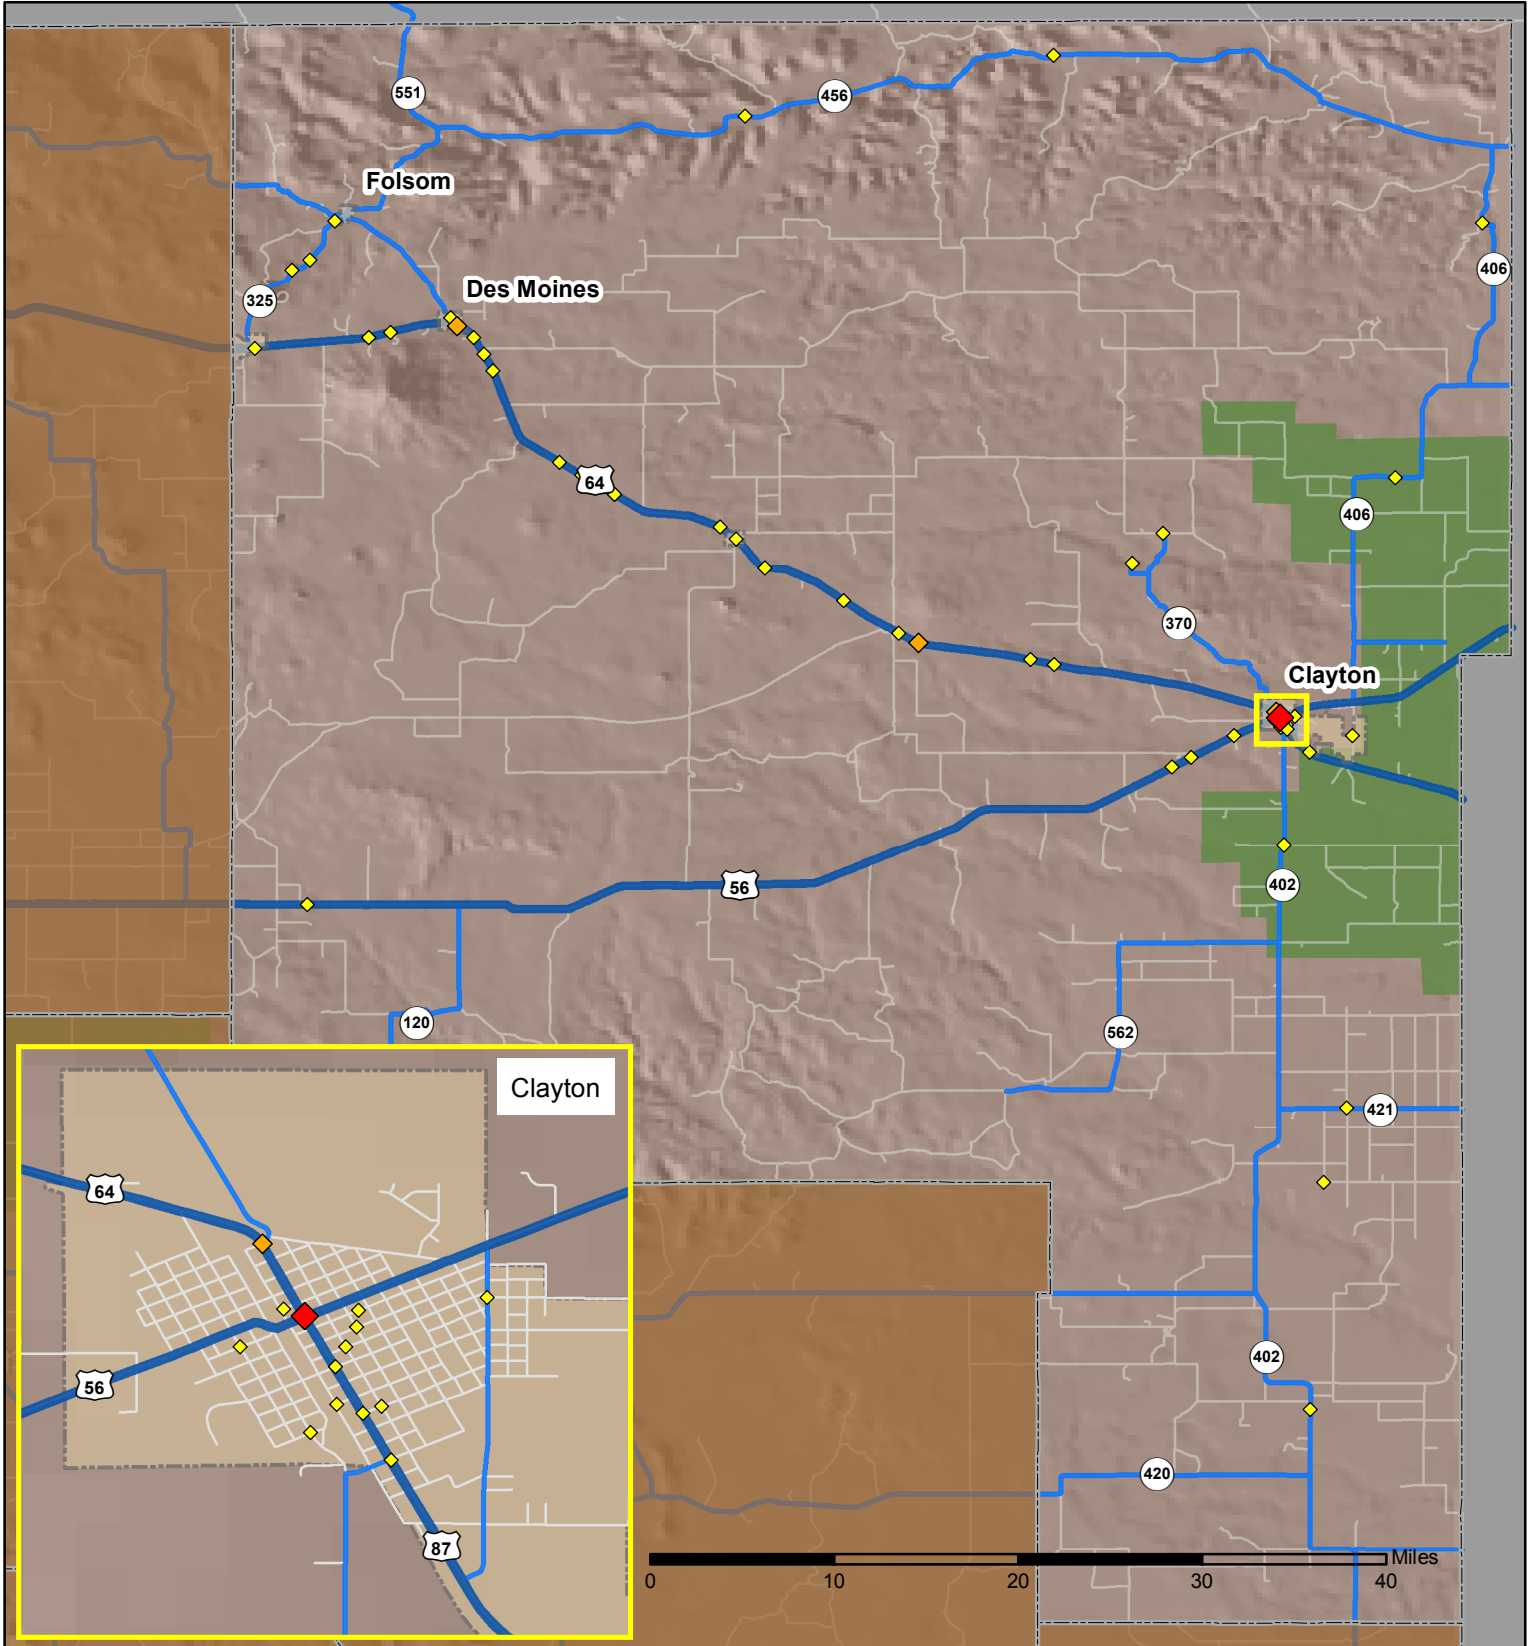

Crashes in Union County, New Mexico, 2014

Map created by the Traffic Research Unit, Geospatial & Population Studies at UNM

Legend

- Forest & Wildlife Areas
- Reservations & Pueblos
- County Boundaries
- City Boundaries
- Interstate Highways
- U.S. Highways
- State Highways
- Streets & Roadways

Crashes 2014

- 1 Crash
- 2 Crashes
- 3 Crashes

Data Source: NMDOT Crash File 2014
<http://tru.unm.edu> CO#5801 tru@unm.edu