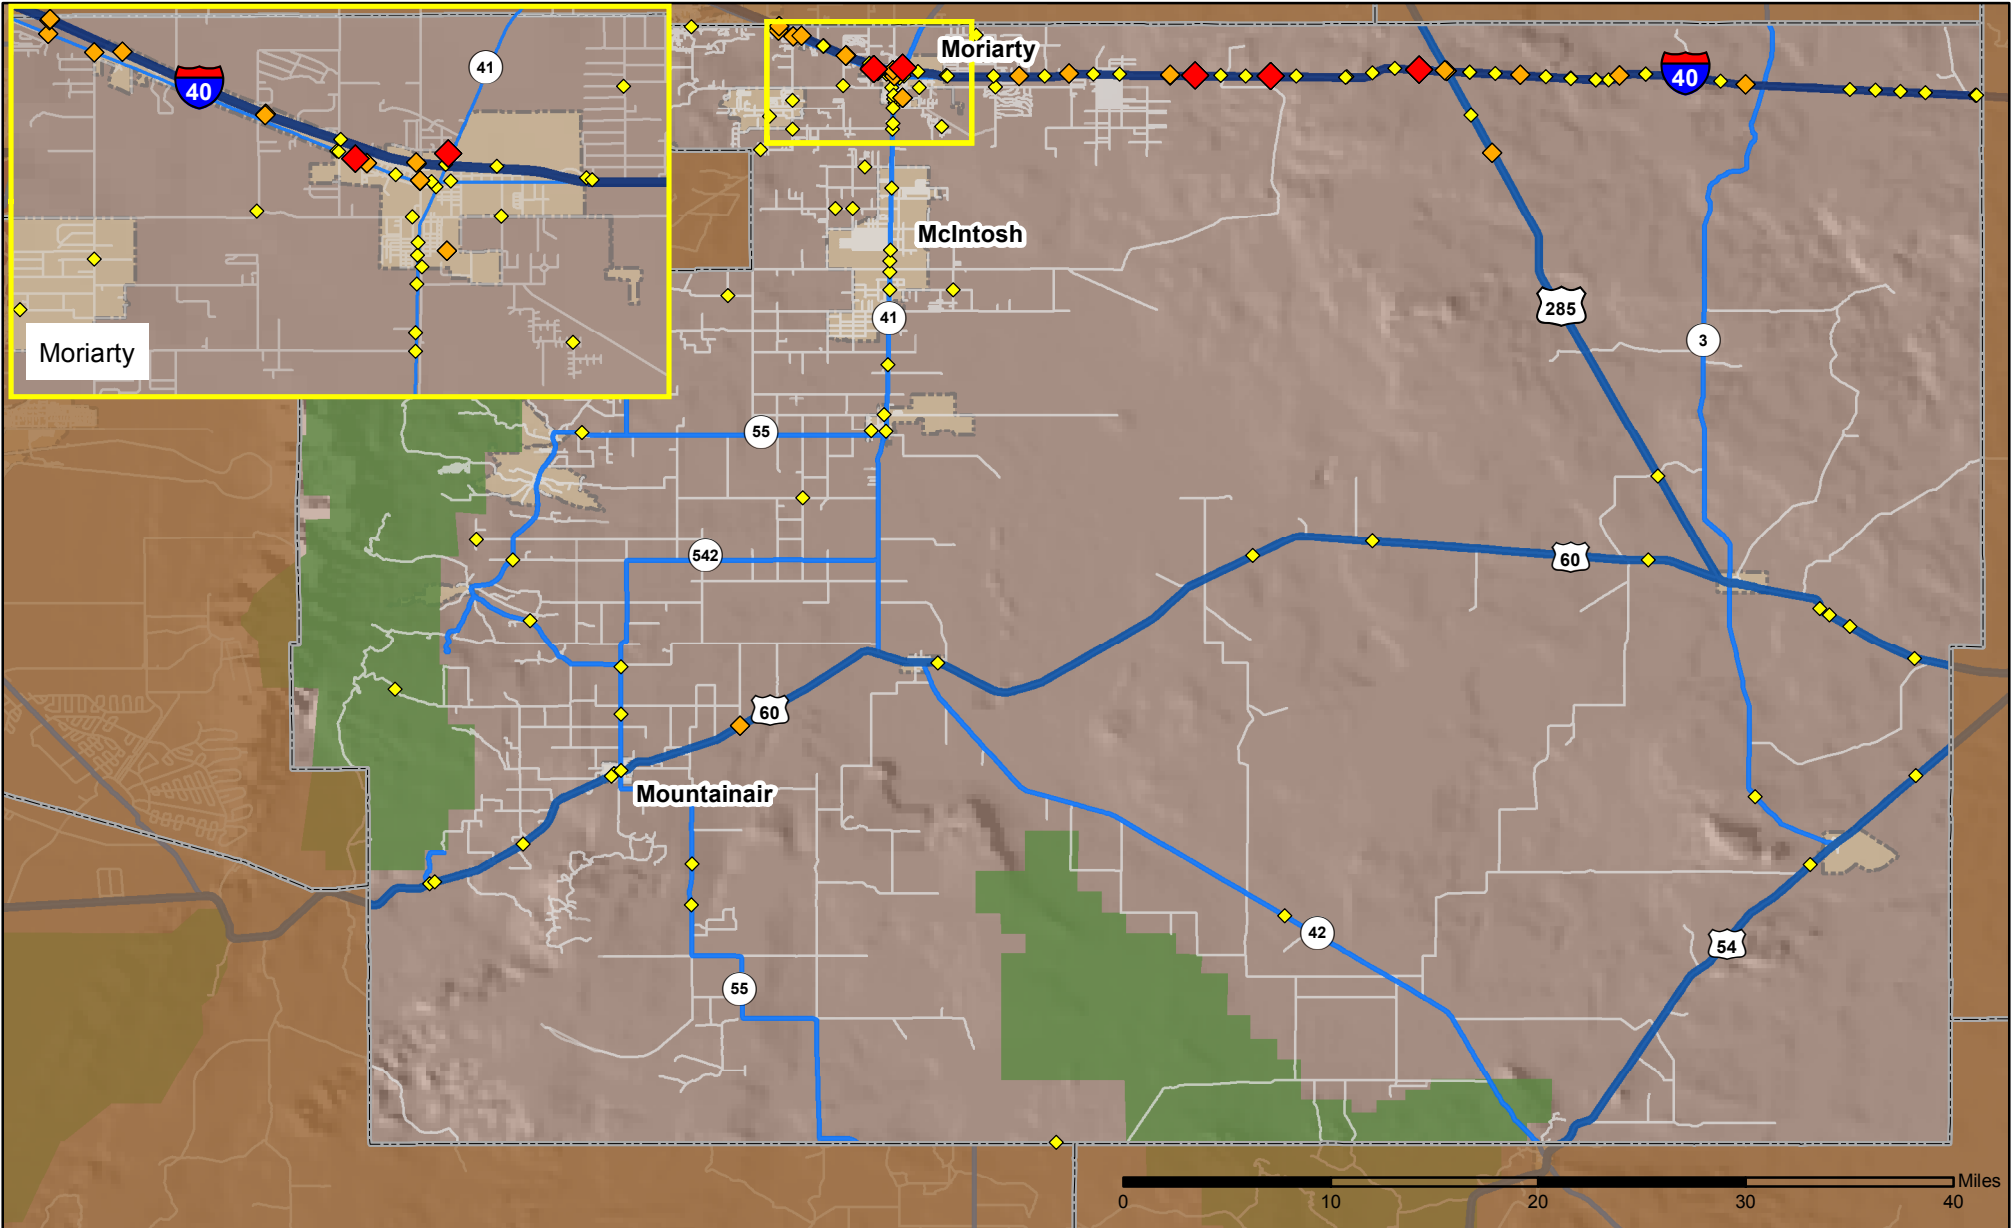

Crashes in Torrance County, New Mexico, 2014

Map created by the Traffic Research Unit, Geospatial & Population Studies at UNM

Legend

Data Source: NMDOT Crash File 2014
<http://tru.unm.edu> CO#5801 tru@unm.edu

- Forest & Wildlife Areas
- Reservations & Pueblos
- County Boundaries
- City Boundaries

- Interstate Highways
- U.S. Highways
- State Highways
- Streets & Roadways

- Crashes 2014**
- 1 Crash
 - 2 - 3 Crashes
 - 4 - 6 Crashes