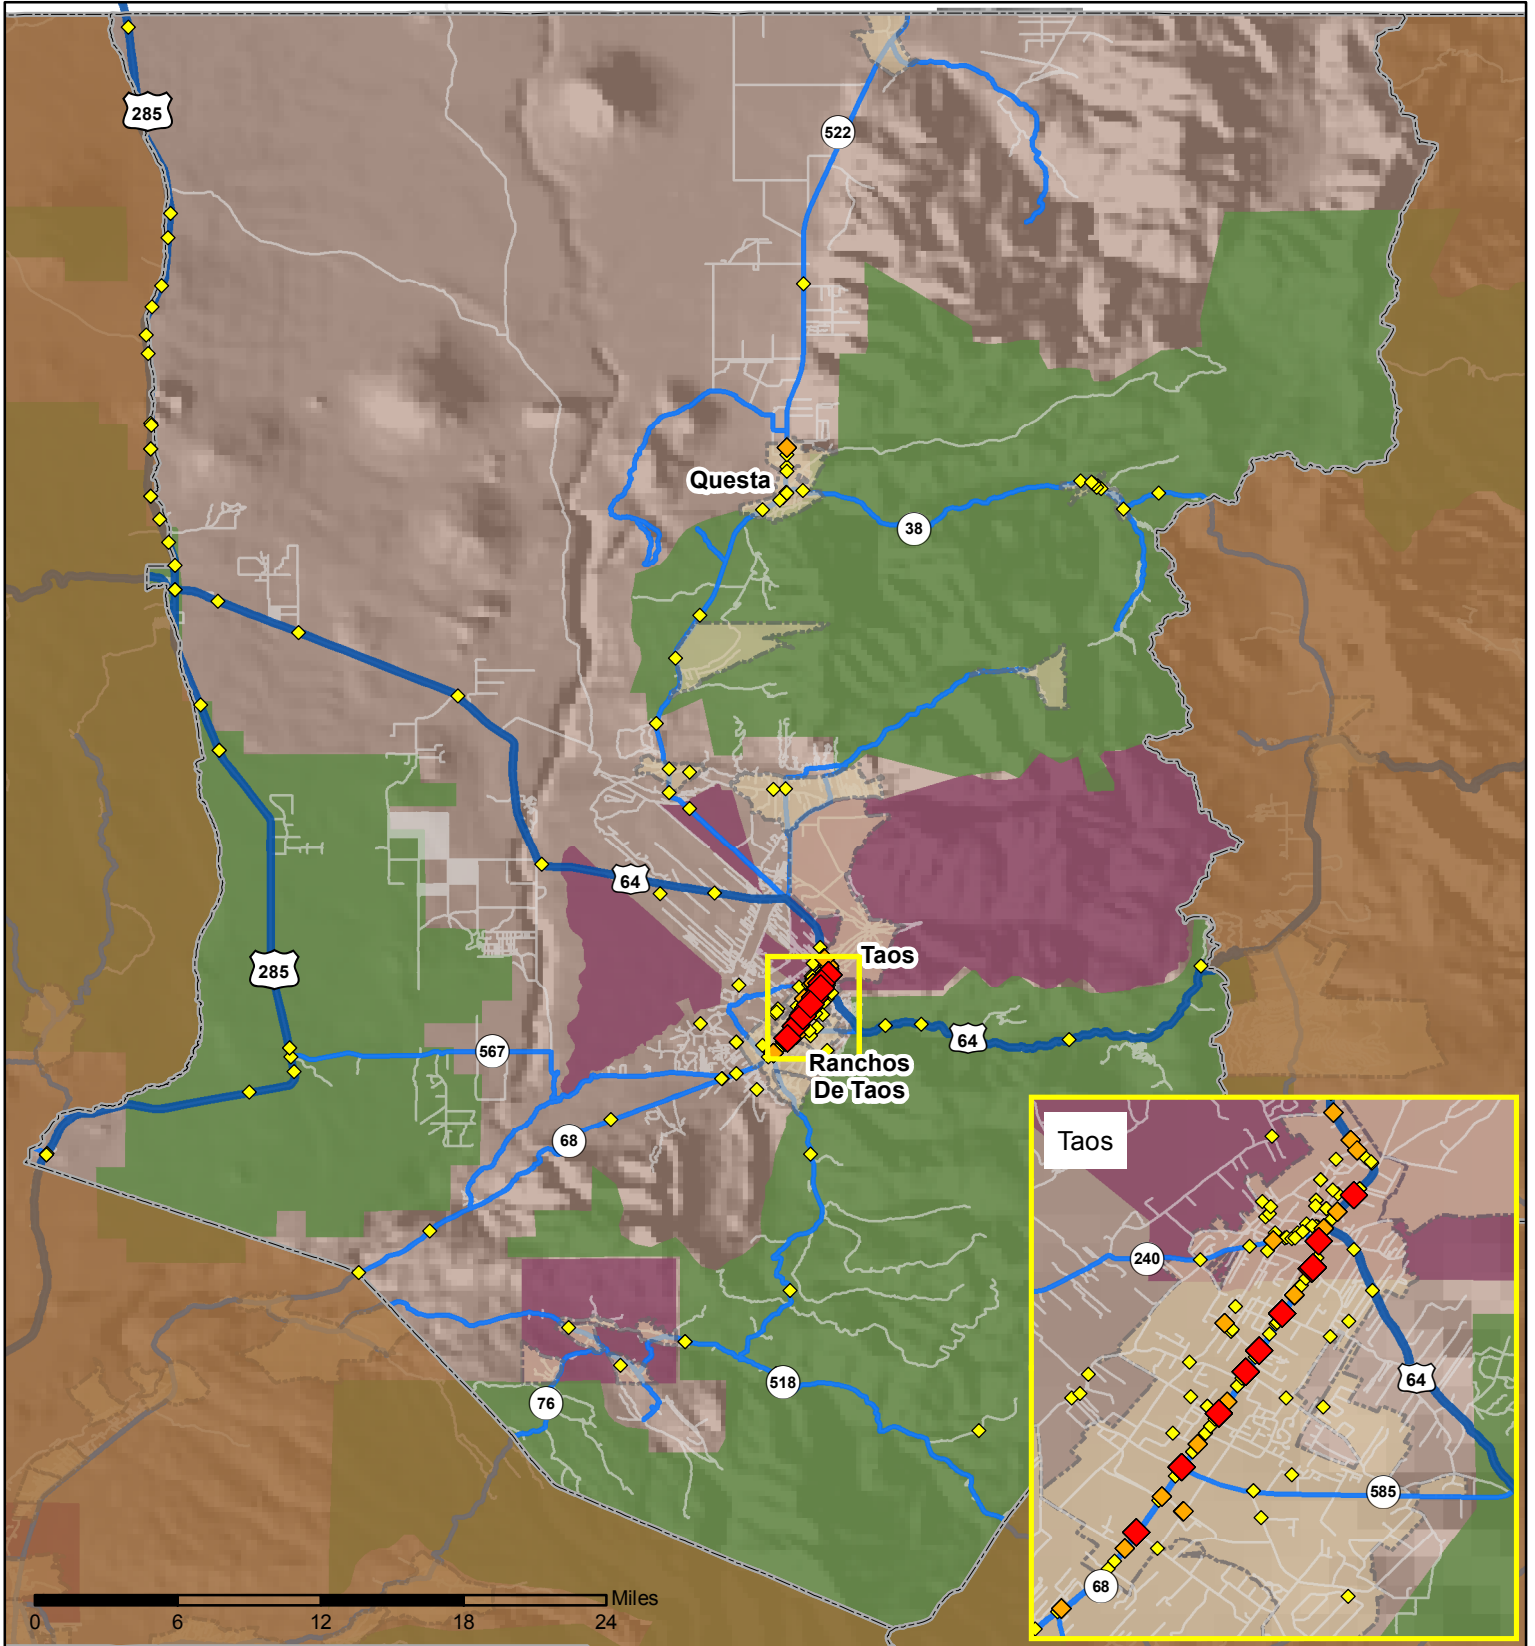

Crashes in Taos County, New Mexico, 2014

Map created by the Traffic Research Unit, Geospatial & Population Studies at UNM

Legend

- Forest & Wildlife Areas
- Reservations & Pueblos
- County Boundaries
- City Boundaries
- Interstate Highways
- U.S. Highways
- State Highways
- Streets & Roadways

Crashes 2014

- 1 - 2 Crashes
- 3 - 5 Crashes
- 6 - 12 Crashes

Data Source: NMDOT Crash File 2014
<http://tru.unm.edu> CO#5801 tru@unm.edu