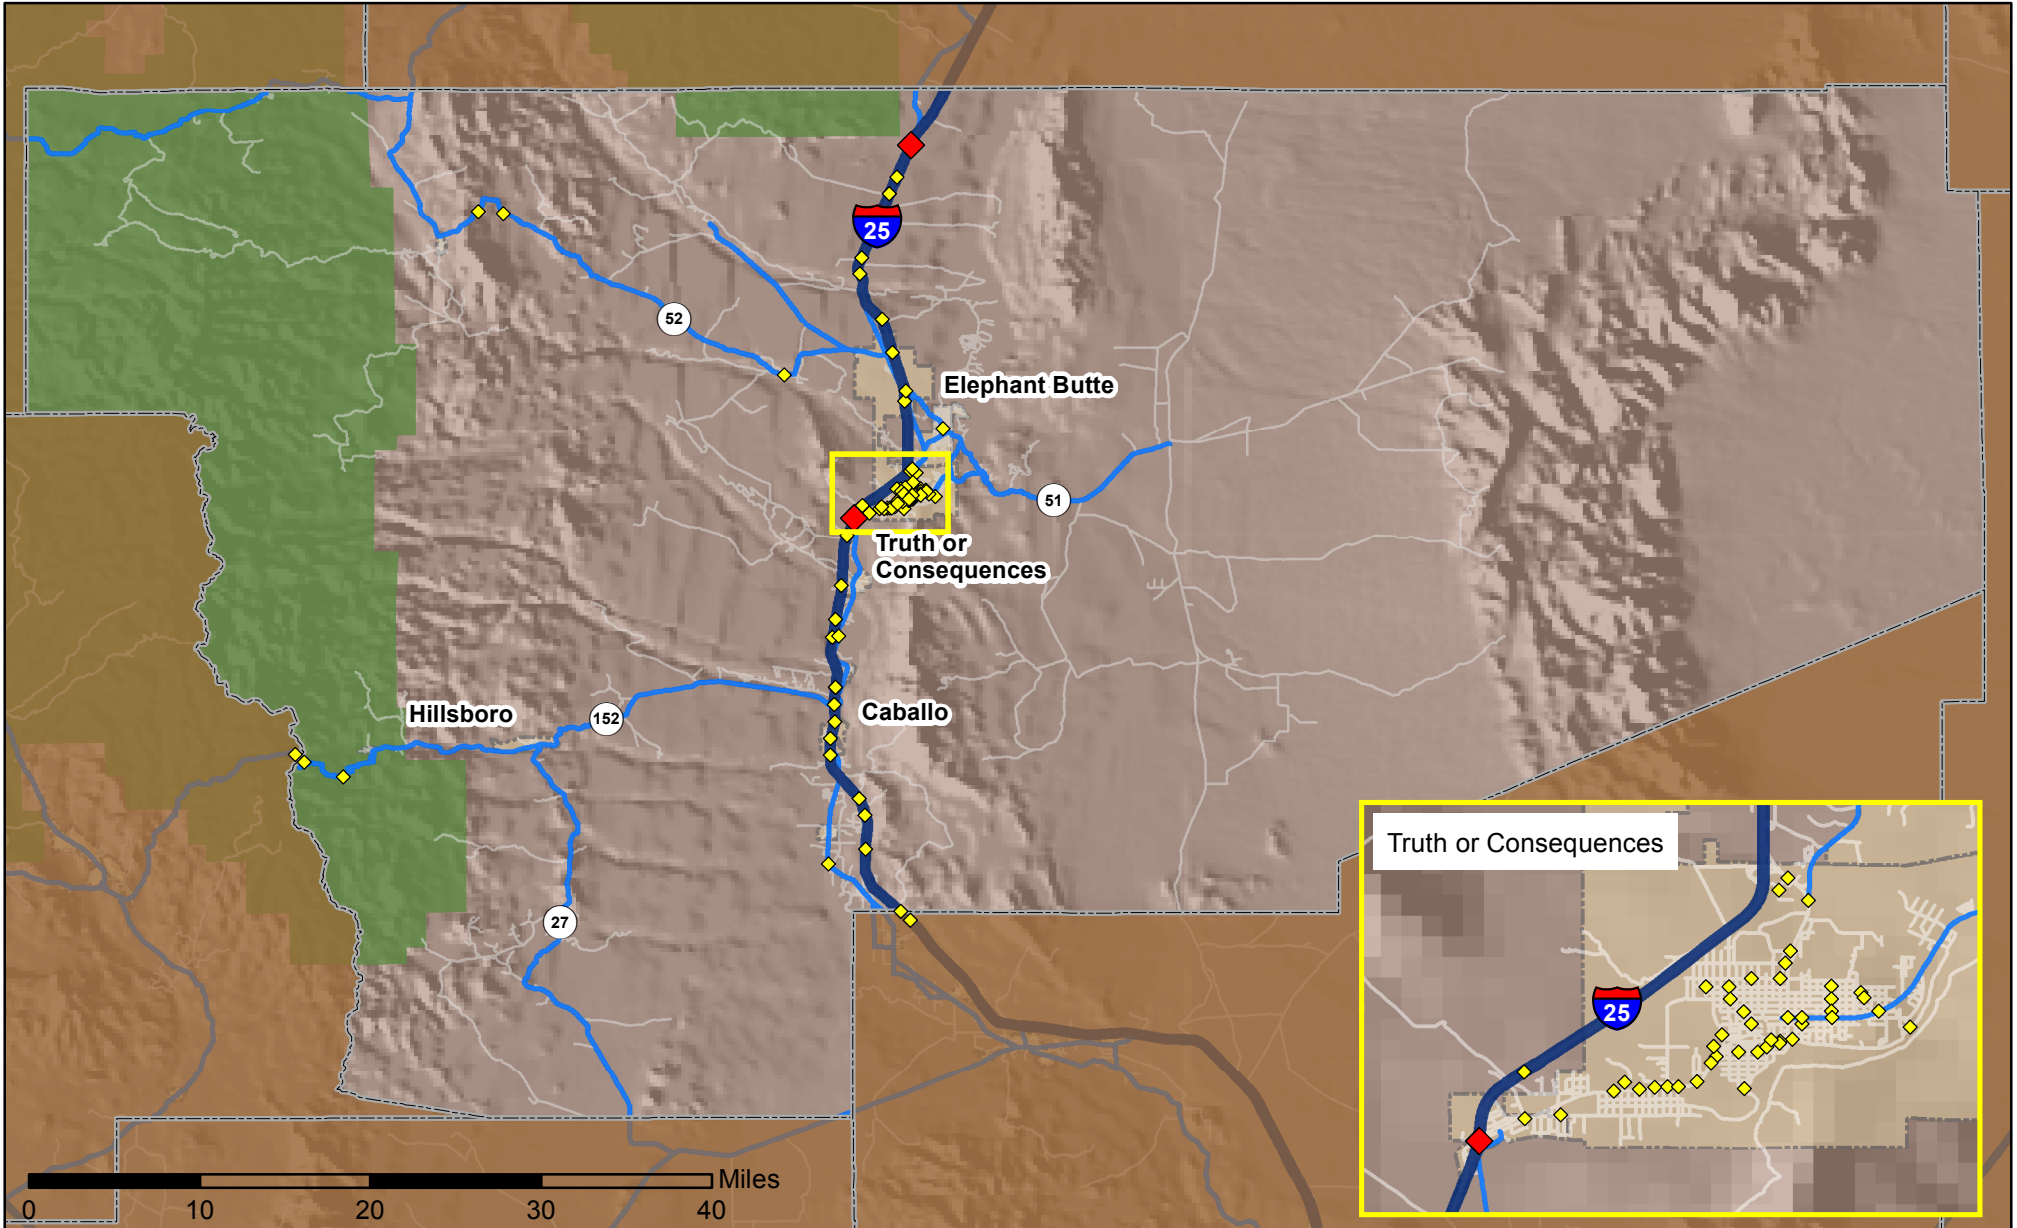

Crashes in Sierra County, New Mexico, 2014

Map created by the Traffic Research Unit, Geospatial & Population Studies at UNM

Legend

Data Source: NMDOT Crash File 2014
<http://tru.unm.edu> CO#5801 tru@unm.edu

-  Forest & Wildlife Areas
-  Reservations & Pueblos
-  County Boundaries
-  City Boundaries

-  Interstate Highways
-  U.S. Highways
-  State Highways
-  Streets & Roadways

Crashes 2014

-  1 Crash
-  2 Crashes