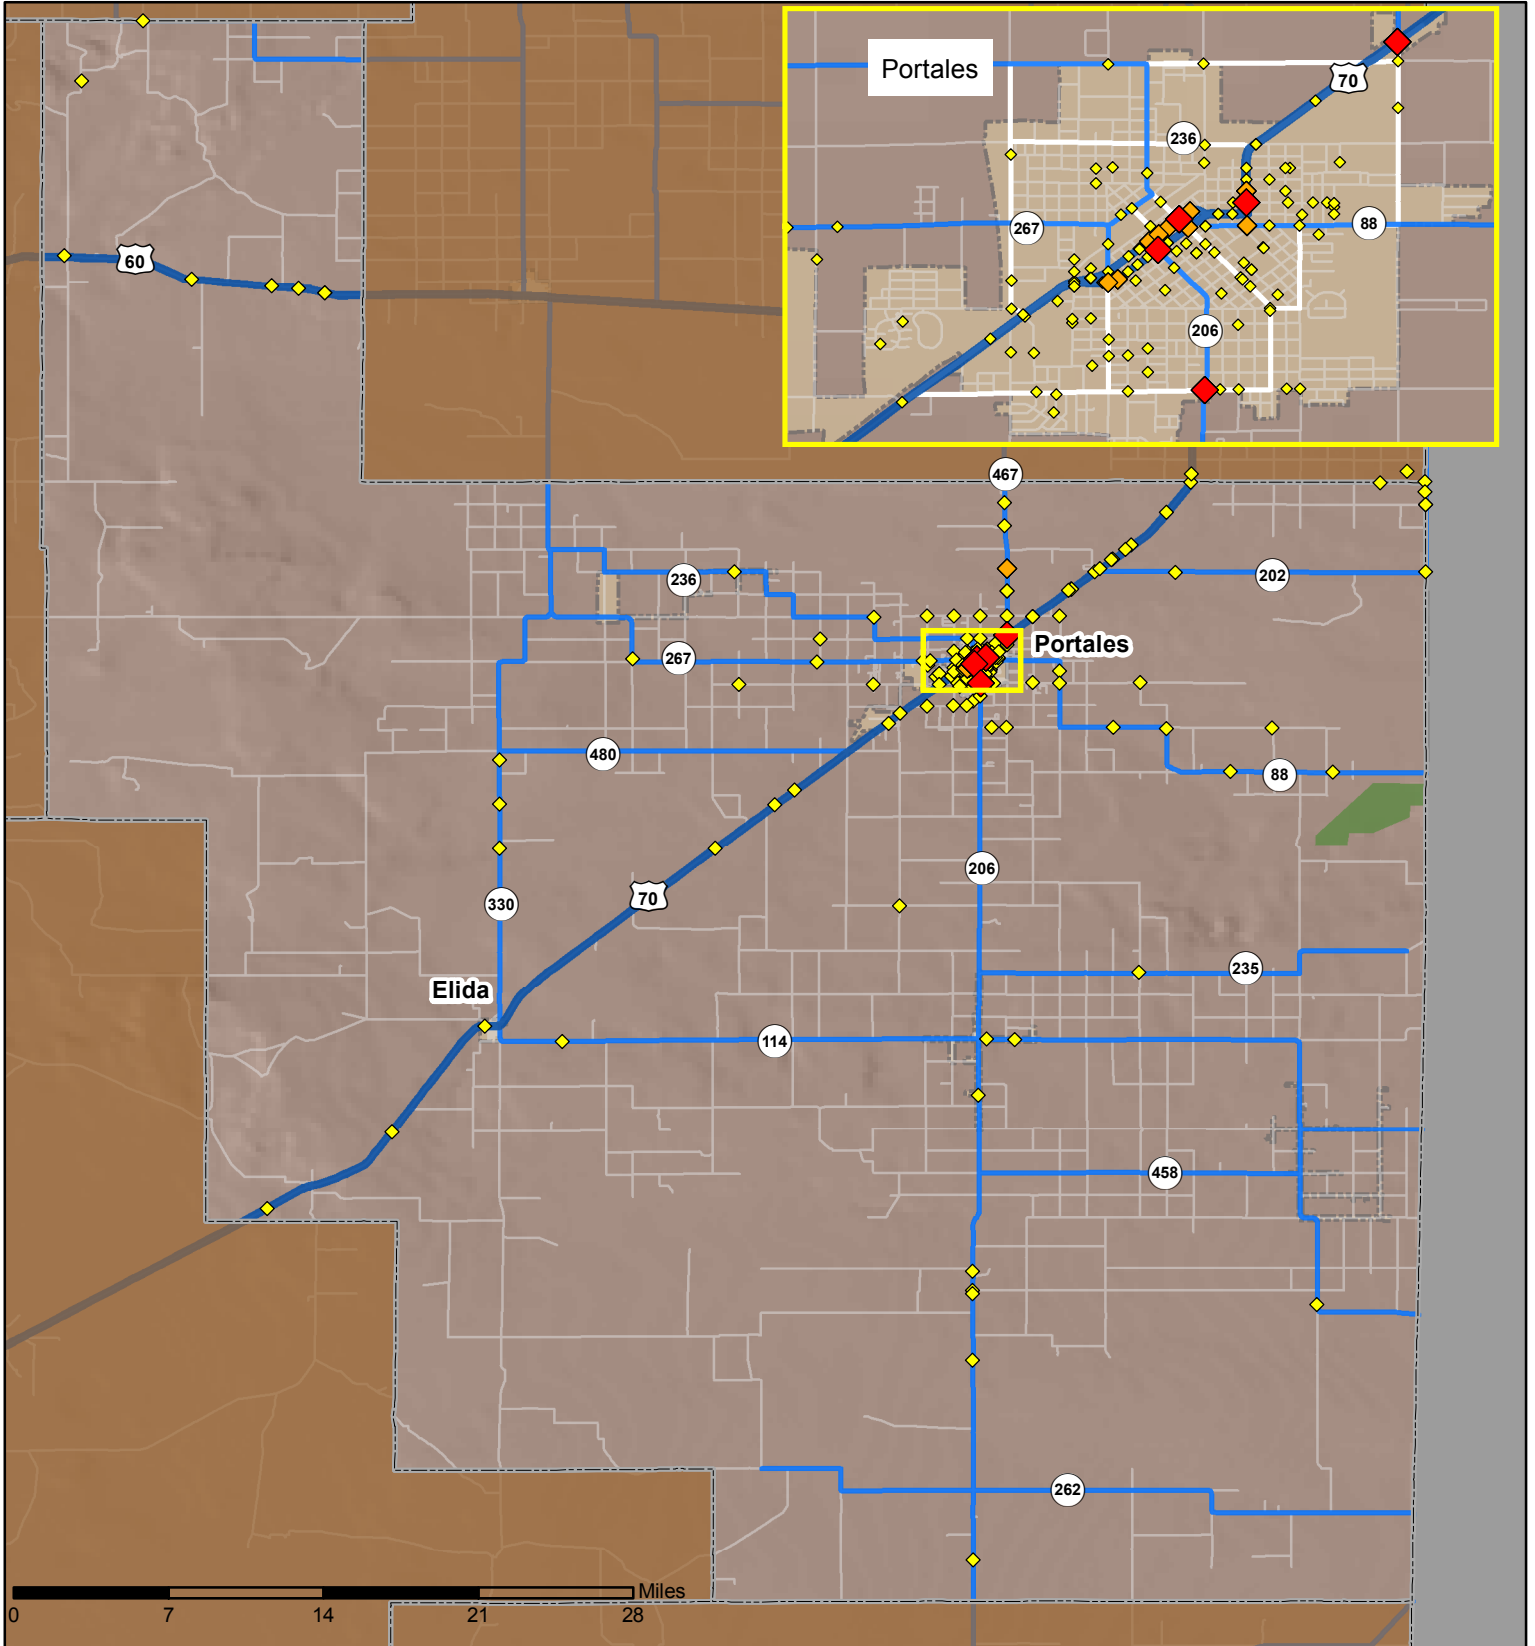

Crashes in Roosevelt County, New Mexico, 2014

Map created by the Traffic Research Unit, Geospatial & Population Studies at UNM

Legend

- Forest & Wildlife Areas
- Reservations & Pueblos
- County Boundaries
- City Boundaries
- Interstate Highways
- U.S. Highways
- State Highways
- Streets & Roadways

Crashes 2014

- 1 - 2 Crashes
- 3 - 4 Crashes
- 5 - 7 Crashes

Data Source: NMDOT Crash File 2014
<http://tru.unm.edu> CO#5801 tru@unm.edu