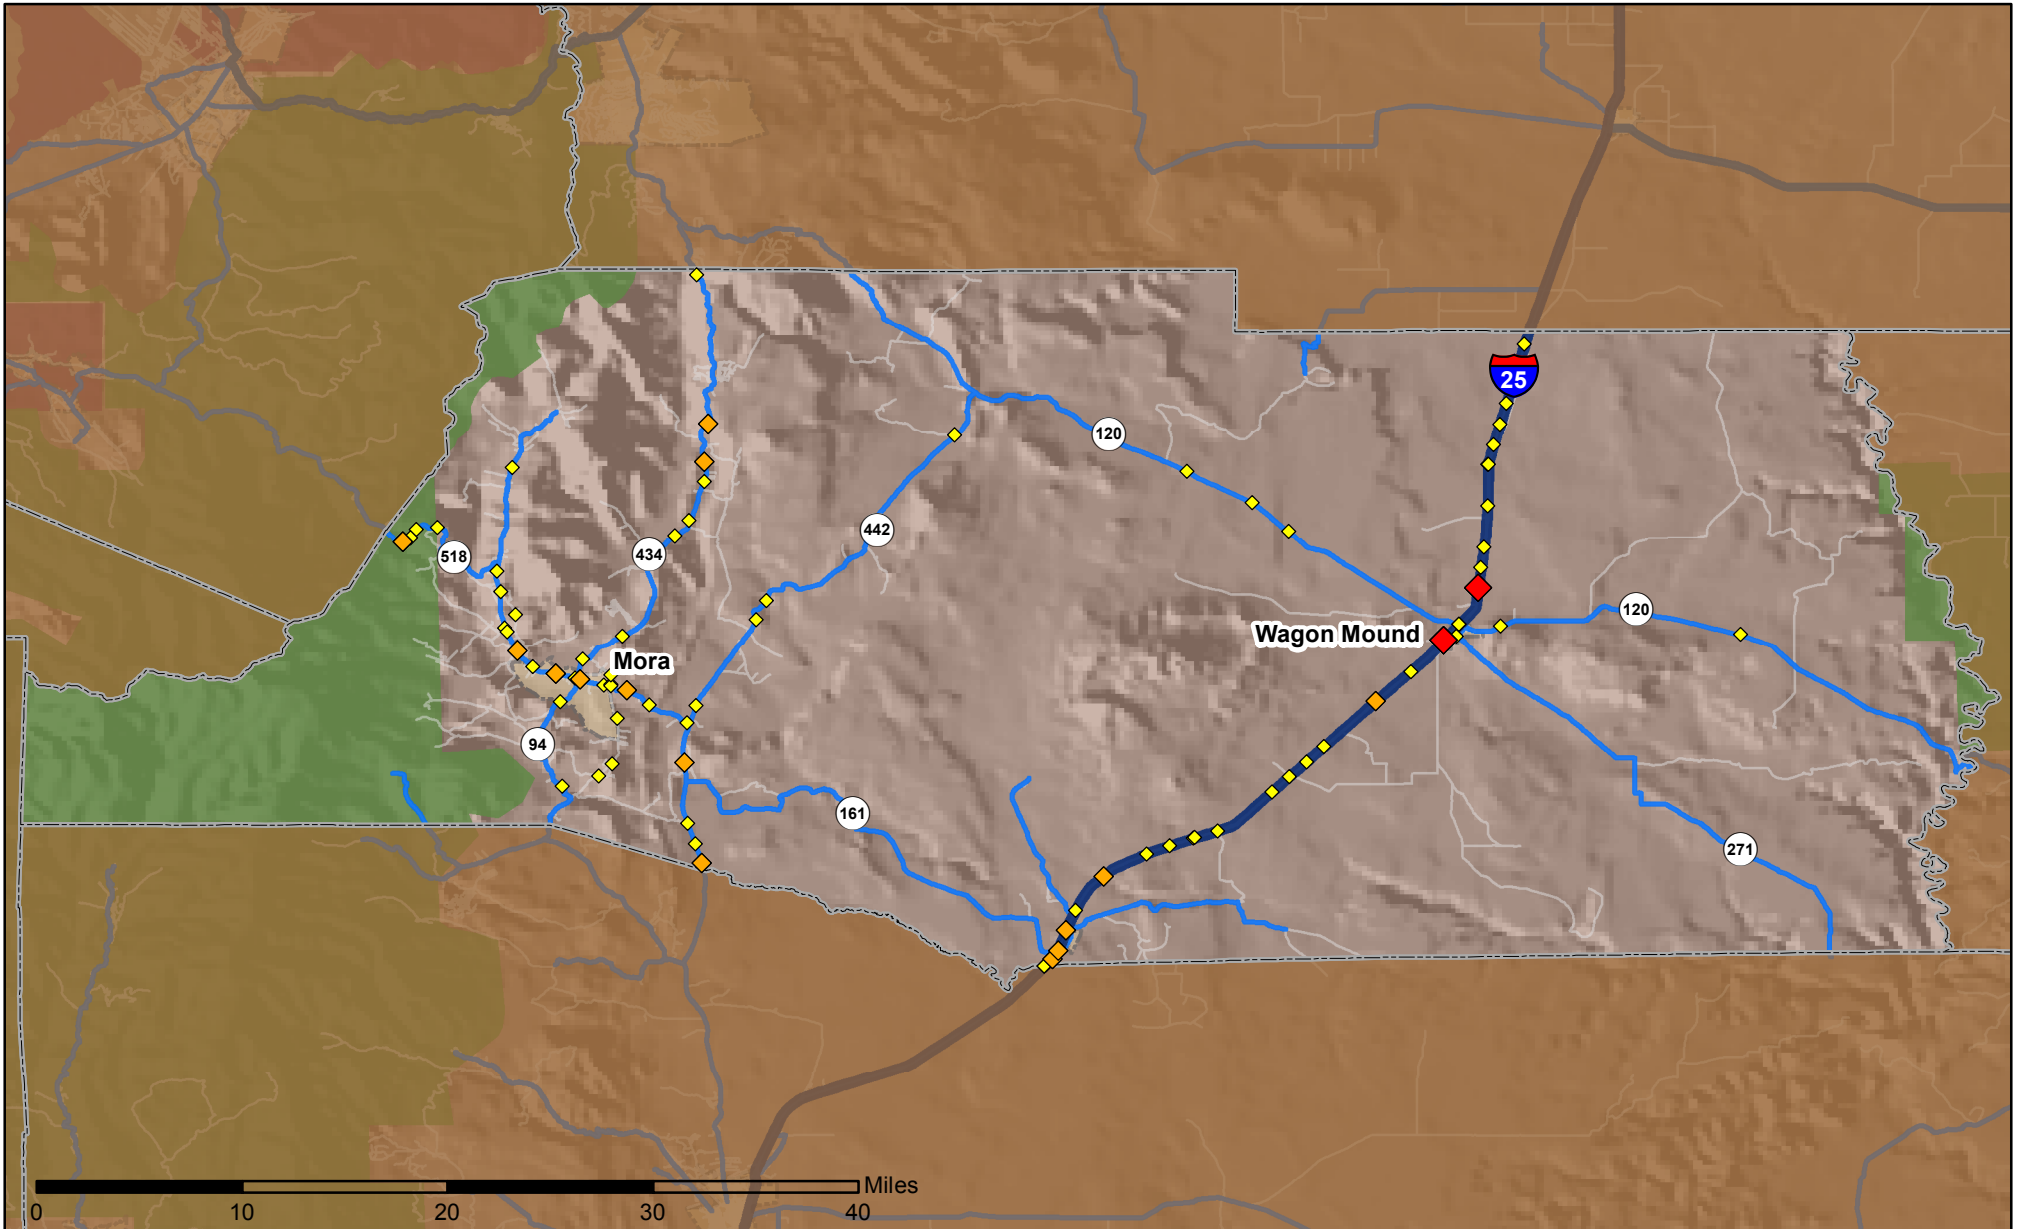

Crashes in Mora County, New Mexico, 2014

Map created by the Traffic Research Unit, Geospatial & Population Studies at UNM

Legend

Data Source: NMDOT Crash File 2014
<http://tru.unm.edu> CO#5801 tru@unm.edu

- Forest & Wildlife Areas
- Reservations & Pueblos
- County Boundaries
- City Boundaries

- Interstate Highways
- U.S. Highways
- State Highways
- Streets & Roadways

Crashes 2014

- 1 Crash
- 2 - 3 Crashes
- 4 - 6 Crashes