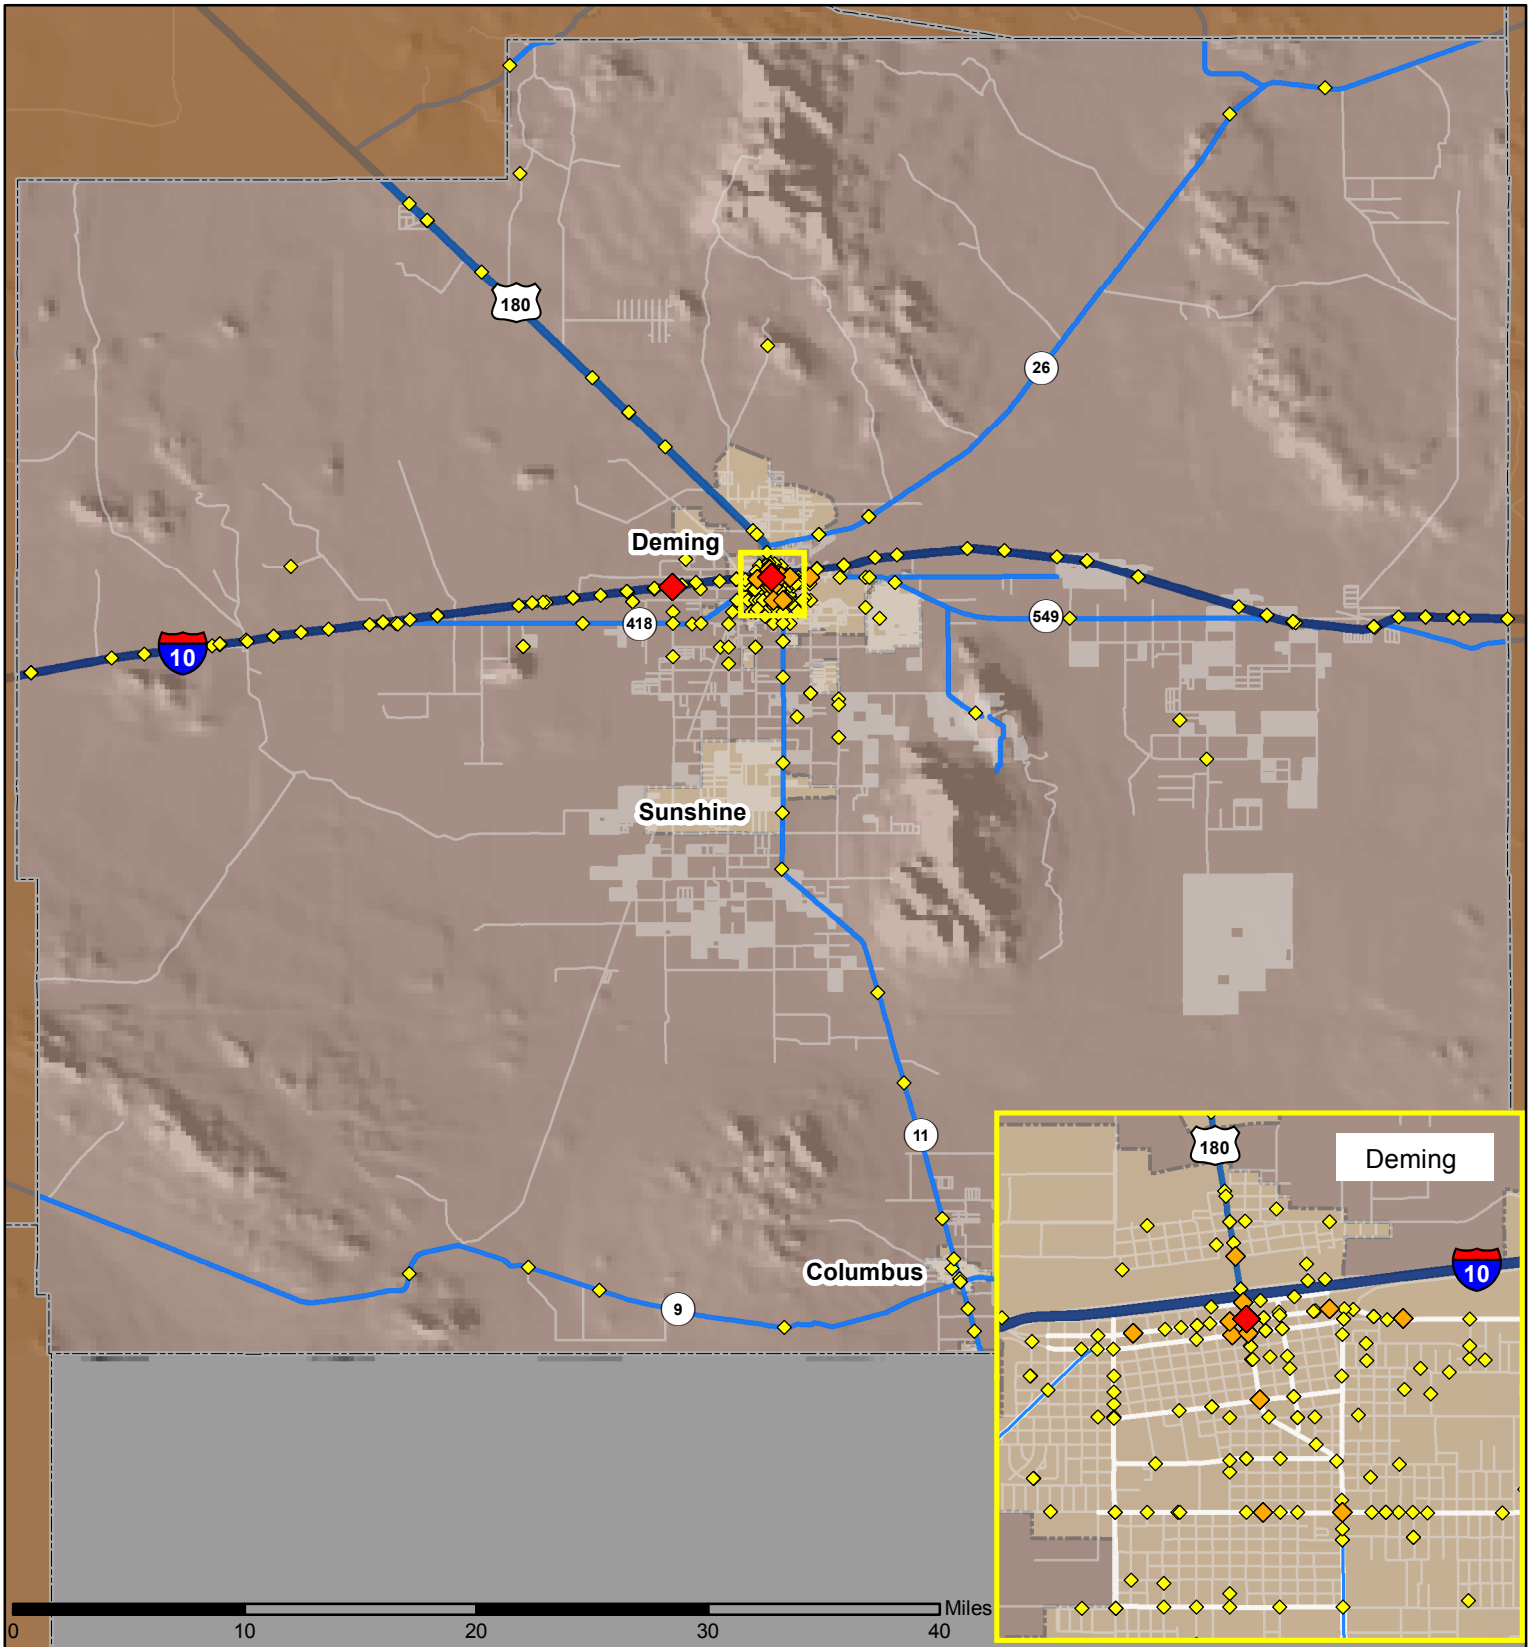

Crashes in Luna County, New Mexico, 2014

Map created by the Traffic Research Unit, Geospatial & Population Studies at UNM

Legend

- | | |
|---|---|
|  Forest & Wildlife Areas |  Interstate Highways |
|  Reservations & Pueblos |  U.S. Highways |
|  County Boundaries |  State Highways |
|  City Boundaries |  Streets & Roadways |

Crashes 2014

-  1 - 3 Crashes
-  4 - 6 Crashes
-  7 - 20 Crashes

Data Source: NMDOT Crash File 2014
<http://tru.unm.edu> CO#5801 tru@unm.edu