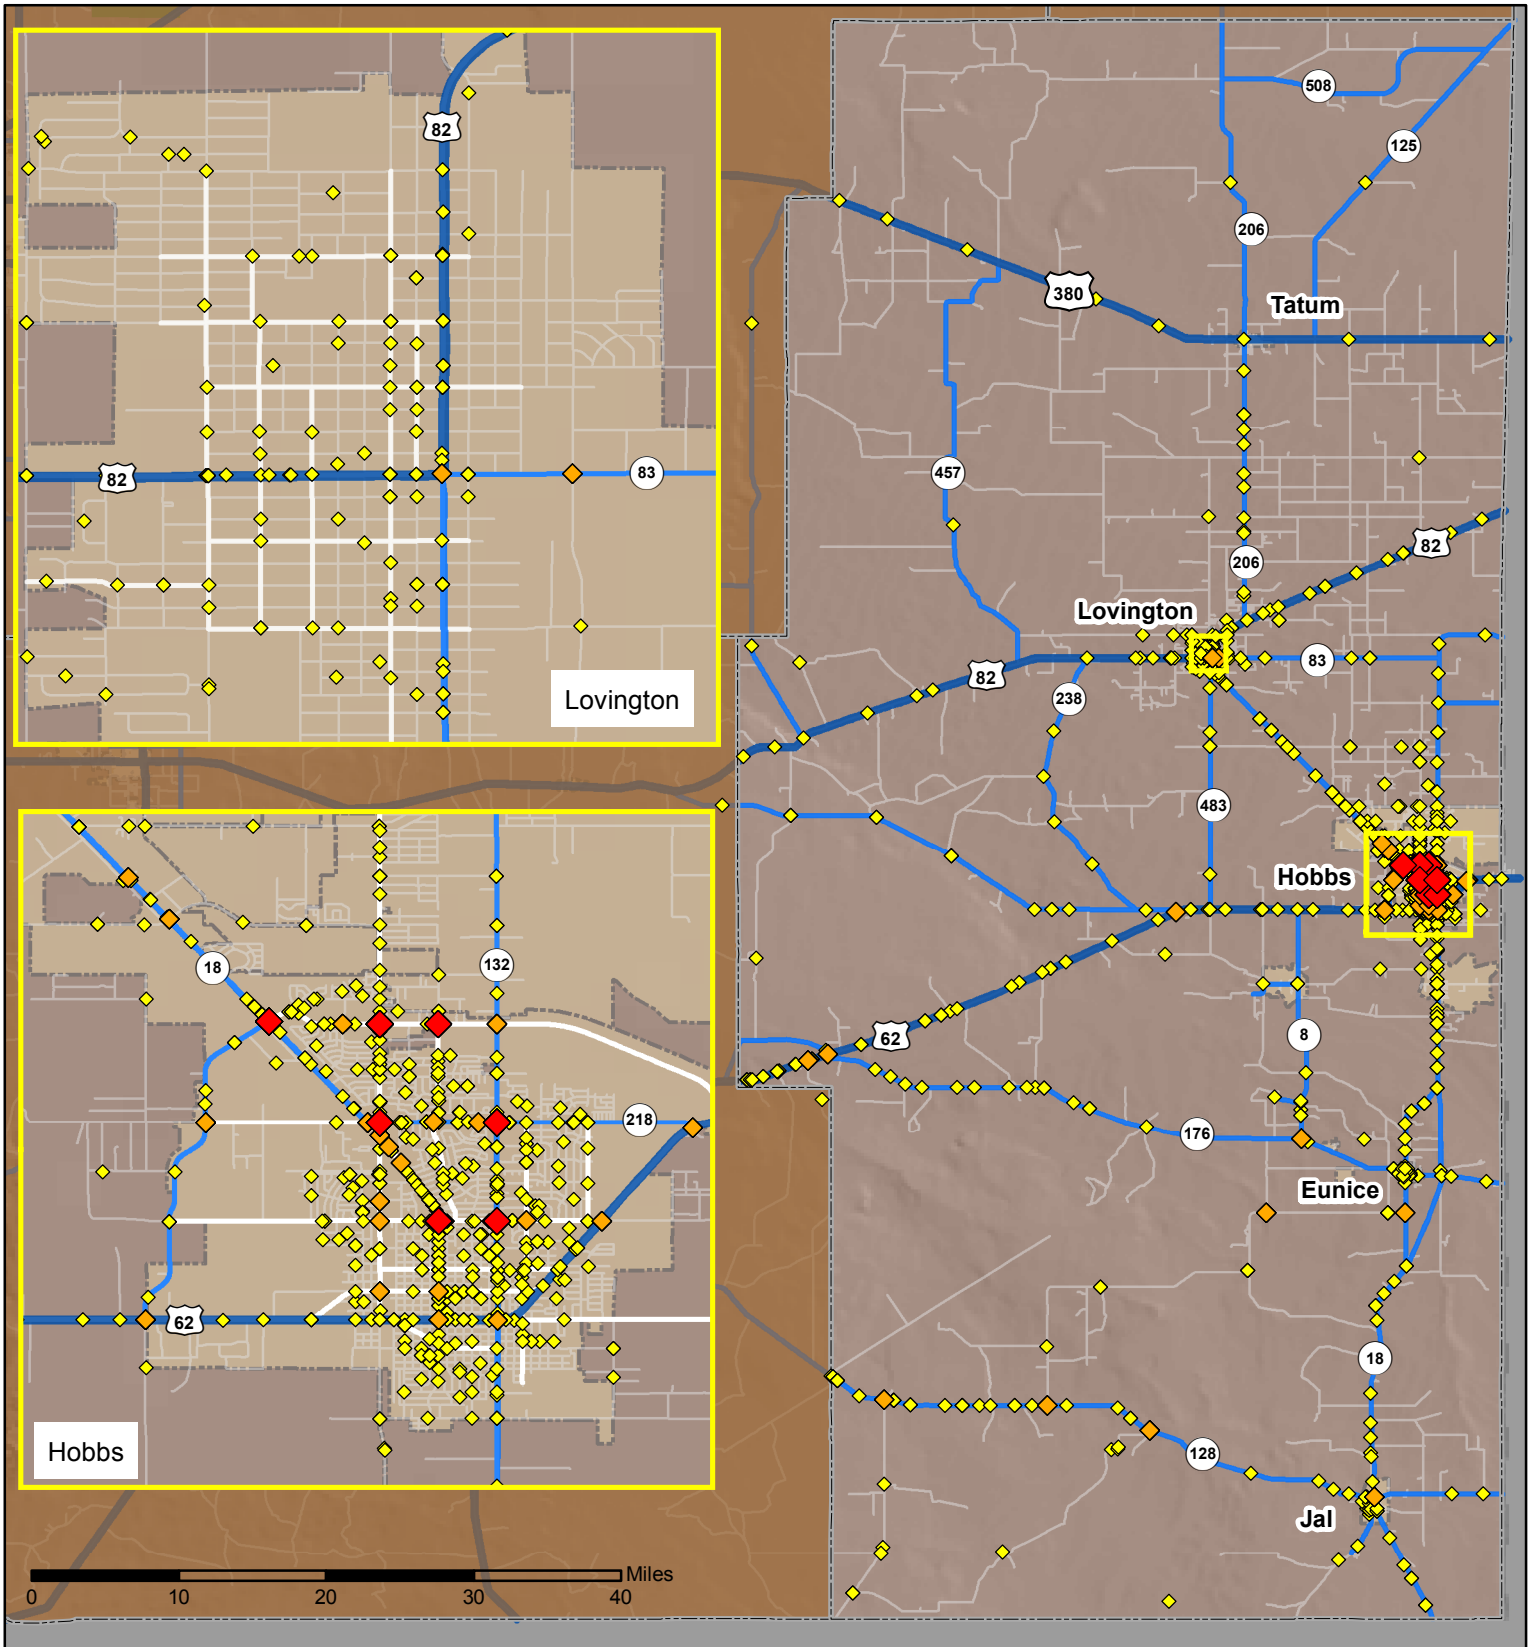

Crashes in Lea County, New Mexico, 2014

Map created by the Traffic Research Unit, Geospatial & Population Studies at UNM

Legend

- Forest & Wildlife Areas
- Reservations & Pueblos
- County Boundaries
- City Boundaries
- Interstate Highways
- U.S. Highways
- State Highways
- Streets & Roadways

Crashes 2014

- 1 - 4 Crashes
- 5 - 10 Crashes
- 11 - 33 Crashes