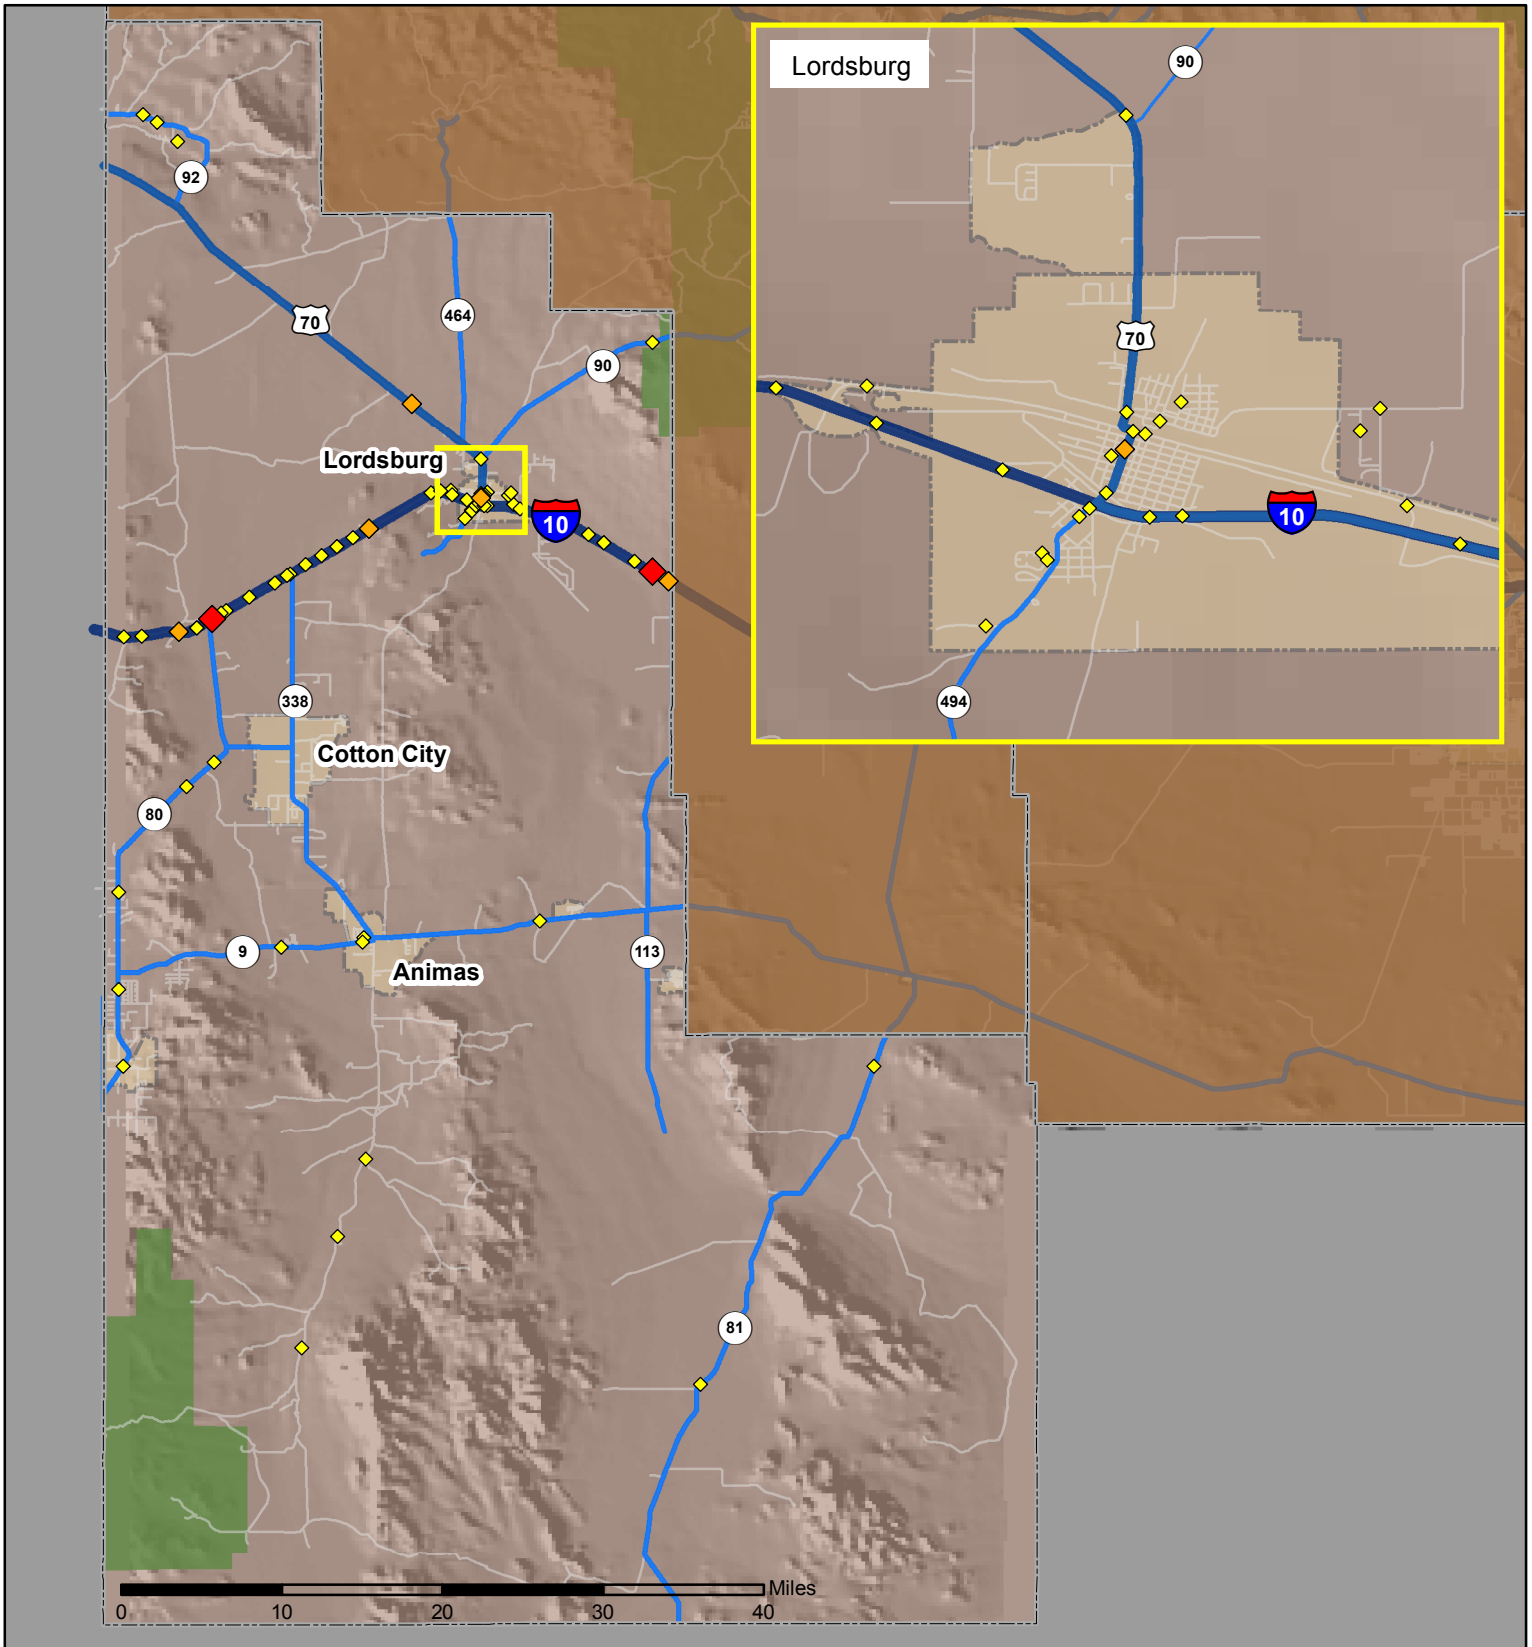

Crashes in Hidalgo County, New Mexico, 2014

Map created by the Traffic Research Unit, Geospatial & Population Studies at UNM

Legend

- Forest & Wildlife Areas
- Reservations & Pueblos
- County Boundaries
- City Boundaries
- Interstate Highways
- U.S. Highways
- State Highways
- Streets & Roadways

Crashes 2014

- 1 Crash
- 2 Crashes
- 3 Crashes

Data Source: NMDOT Crash File 2014
<http://tru.unm.edu> CO#5801 tru@unm.edu