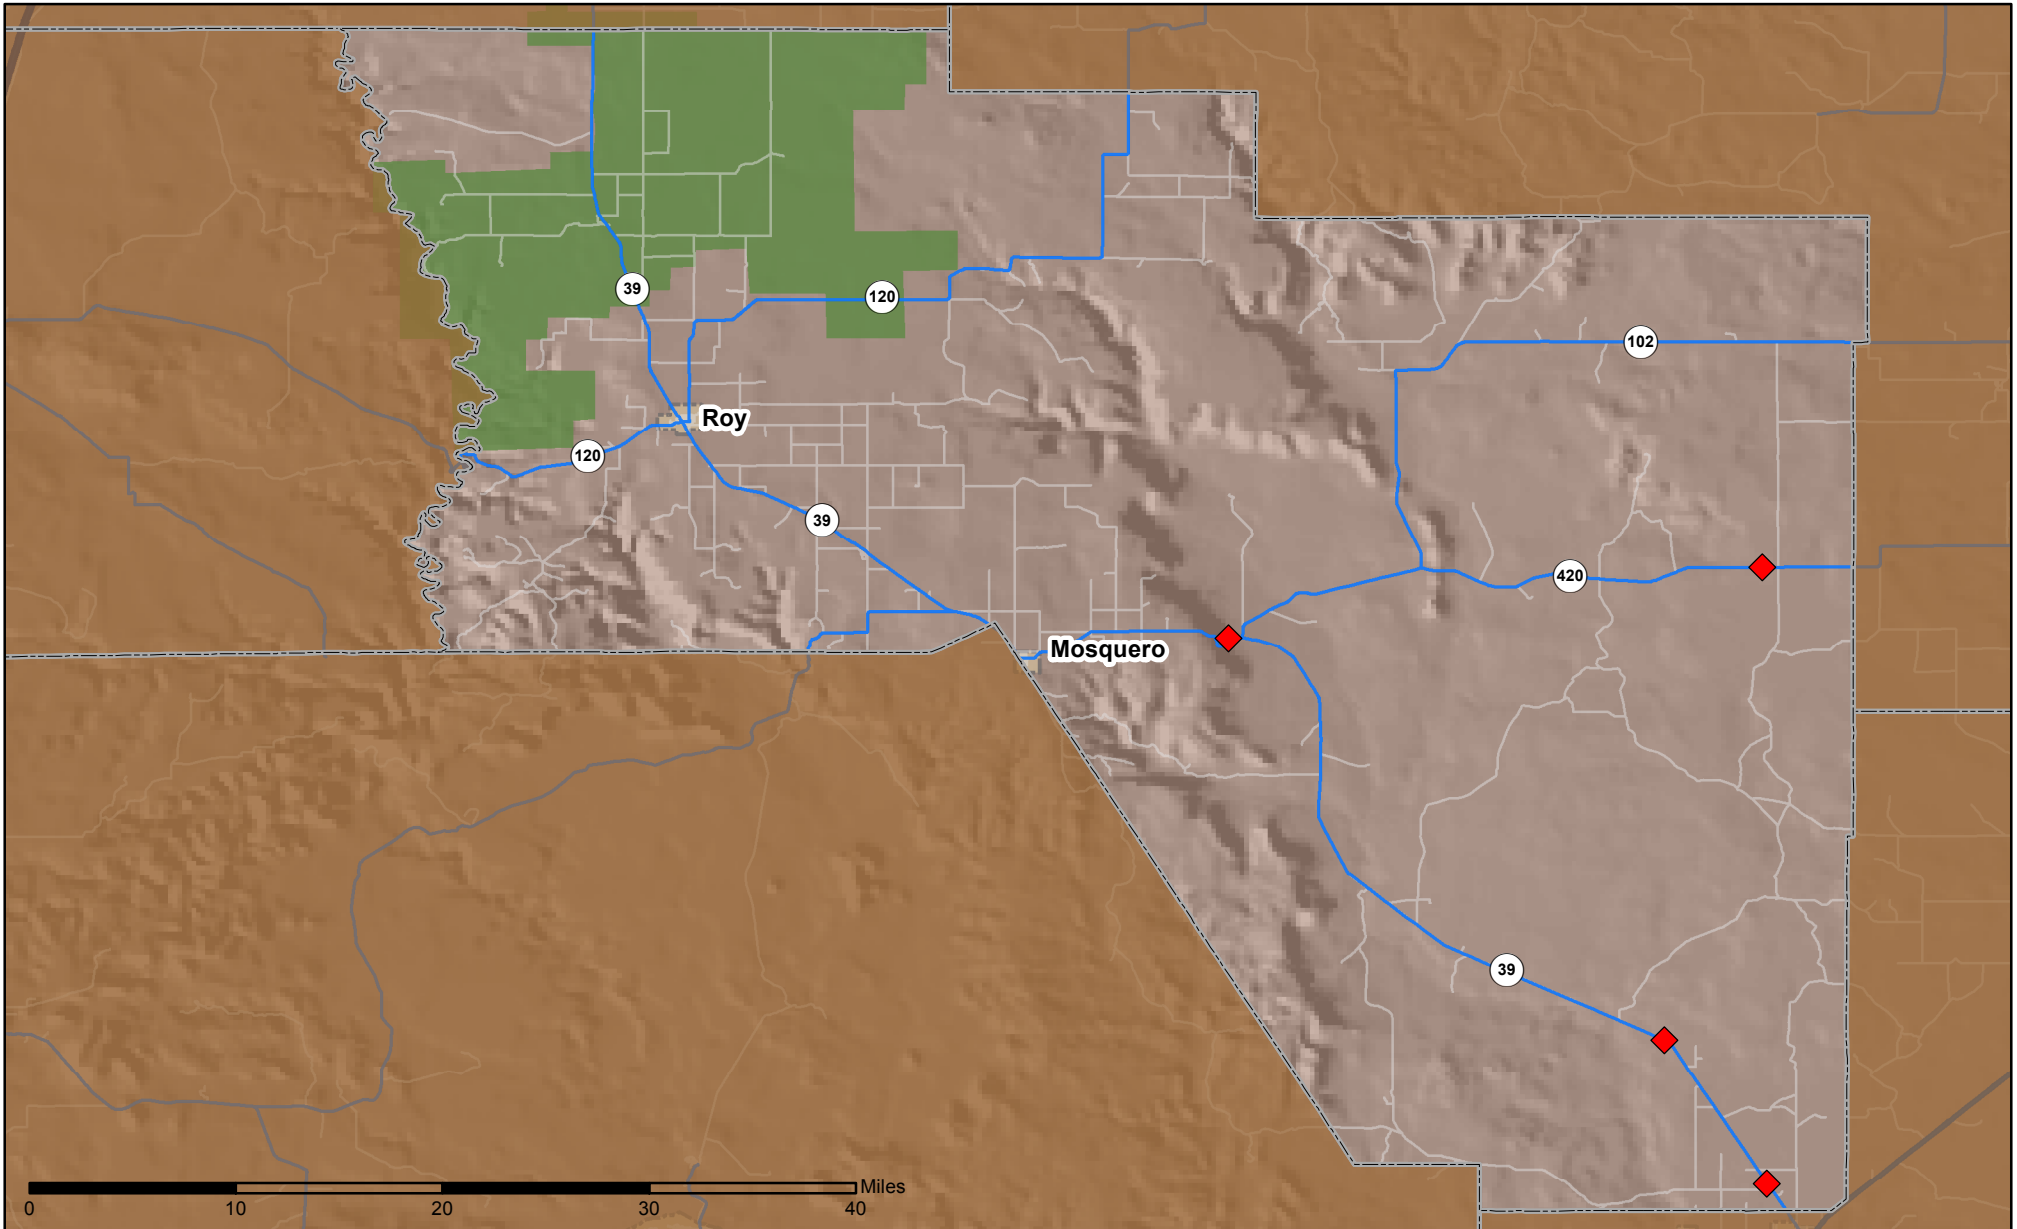

# Crashes in Harding County, New Mexico, 2014

Map created by the Traffic Research Unit, Geospatial & Population Studies at UNM

## Legend

Data Source: NMDOT Crash File 2014  
<http://tru.unm.edu> CO#5801 tru@unm.edu

-  Forest & Wildlife Areas
-  Reservations & Pueblos
-  County Boundaries
-  City Boundaries

-  Interstate Highways
-  U.S. Highways
-  State Highways
-  Streets & Roadways

## Crashes 2014

-  1 Crash