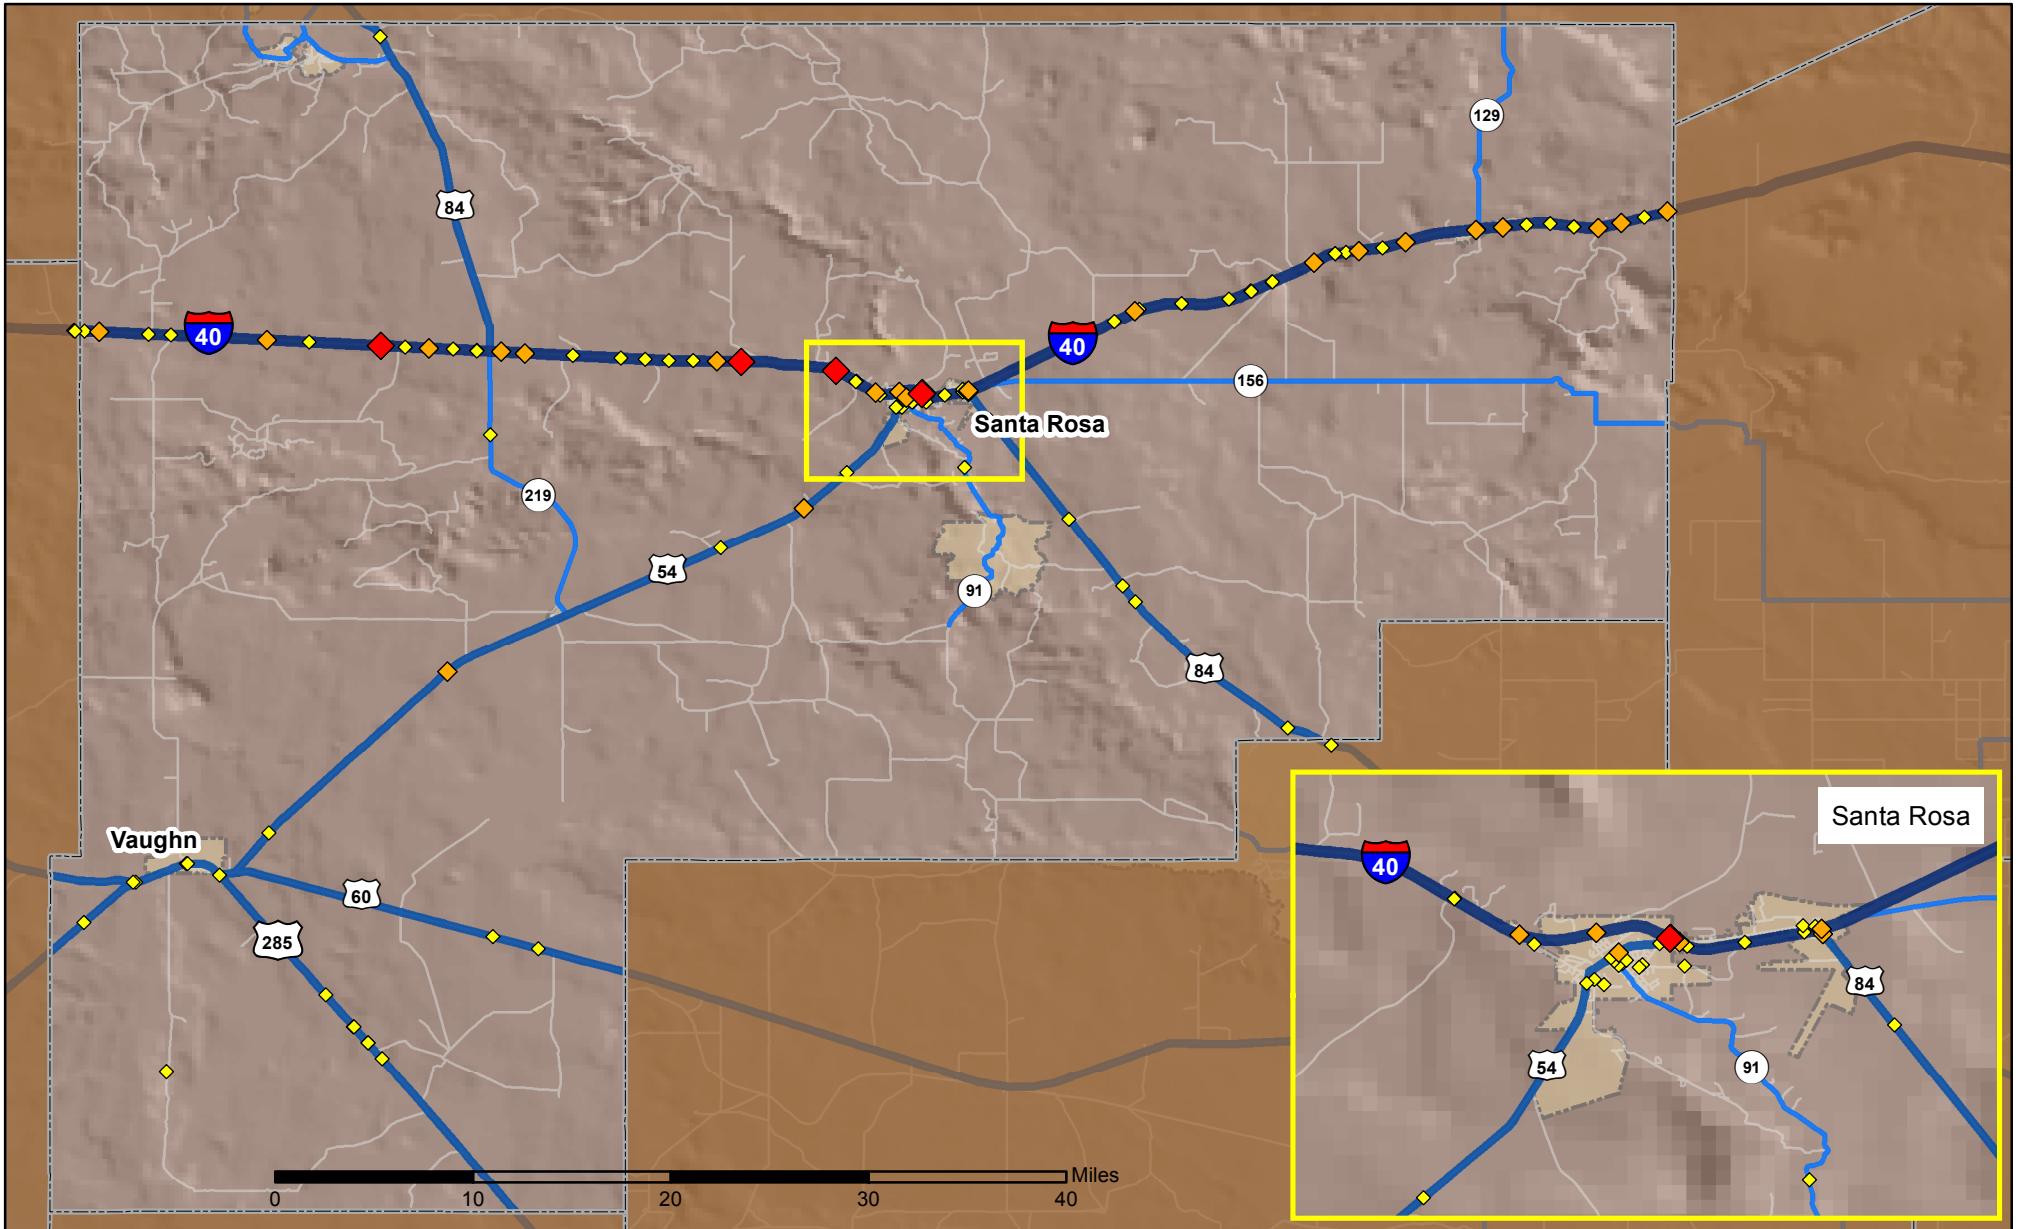

Crashes in Guadalupe County, New Mexico, 2014

Map created by the Traffic Research Unit, Geospatial & Population Studies at UNM

Legend

Data Source: NMDOT Crash File 2014
<http://tru.unm.edu> CO#5801 tru@unm.edu

- Forest & Wildlife Areas
- Reservations & Pueblos
- County Boundaries
- City Boundaries

- Interstate Highways
- U.S. Highways
- State Highways
- Streets & Roadways

Crashes 2014

- 1 Crash
- 2 Crashes
- 3 - 4 Crashes