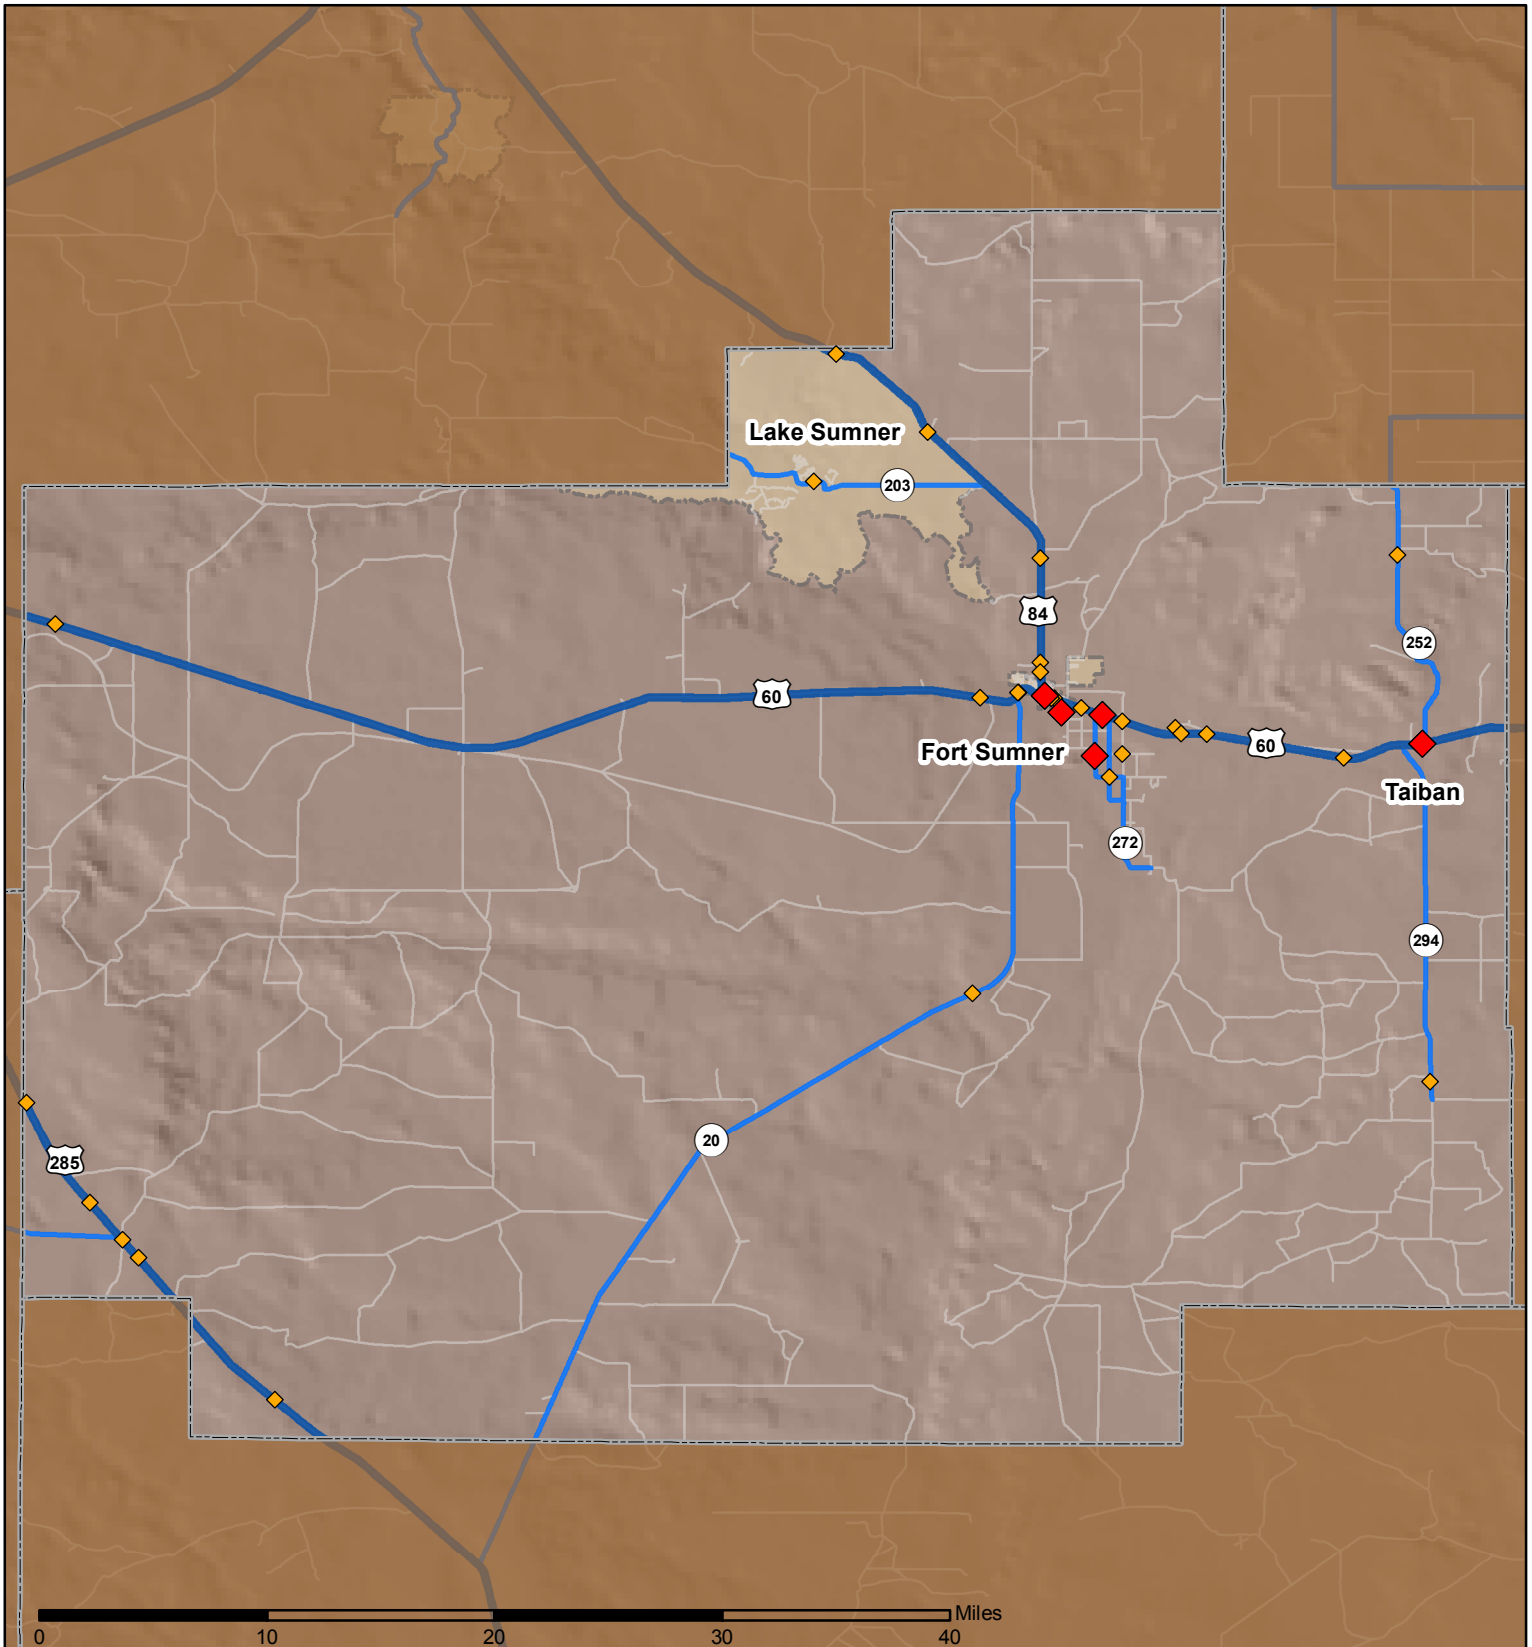

Crashes in De Baca County, New Mexico, 2014

Map created by the Traffic Research Unit, Geospatial & Population Studies at UNM

Legend

- | | |
|---|---|
|  Forest & Wildlife Areas |  Interstate Highways |
|  Reservations & Pueblos |  U.S. Highways |
|  County Boundaries |  State Highways |
|  City Boundaries |  Streets & Roadways |

Crashes 2014

-  1 Crash
-  2 Crashes

Data Source: NMDOT Crash File 2014
<http://tru.unm.edu> CO#5801 tru@unm.edu