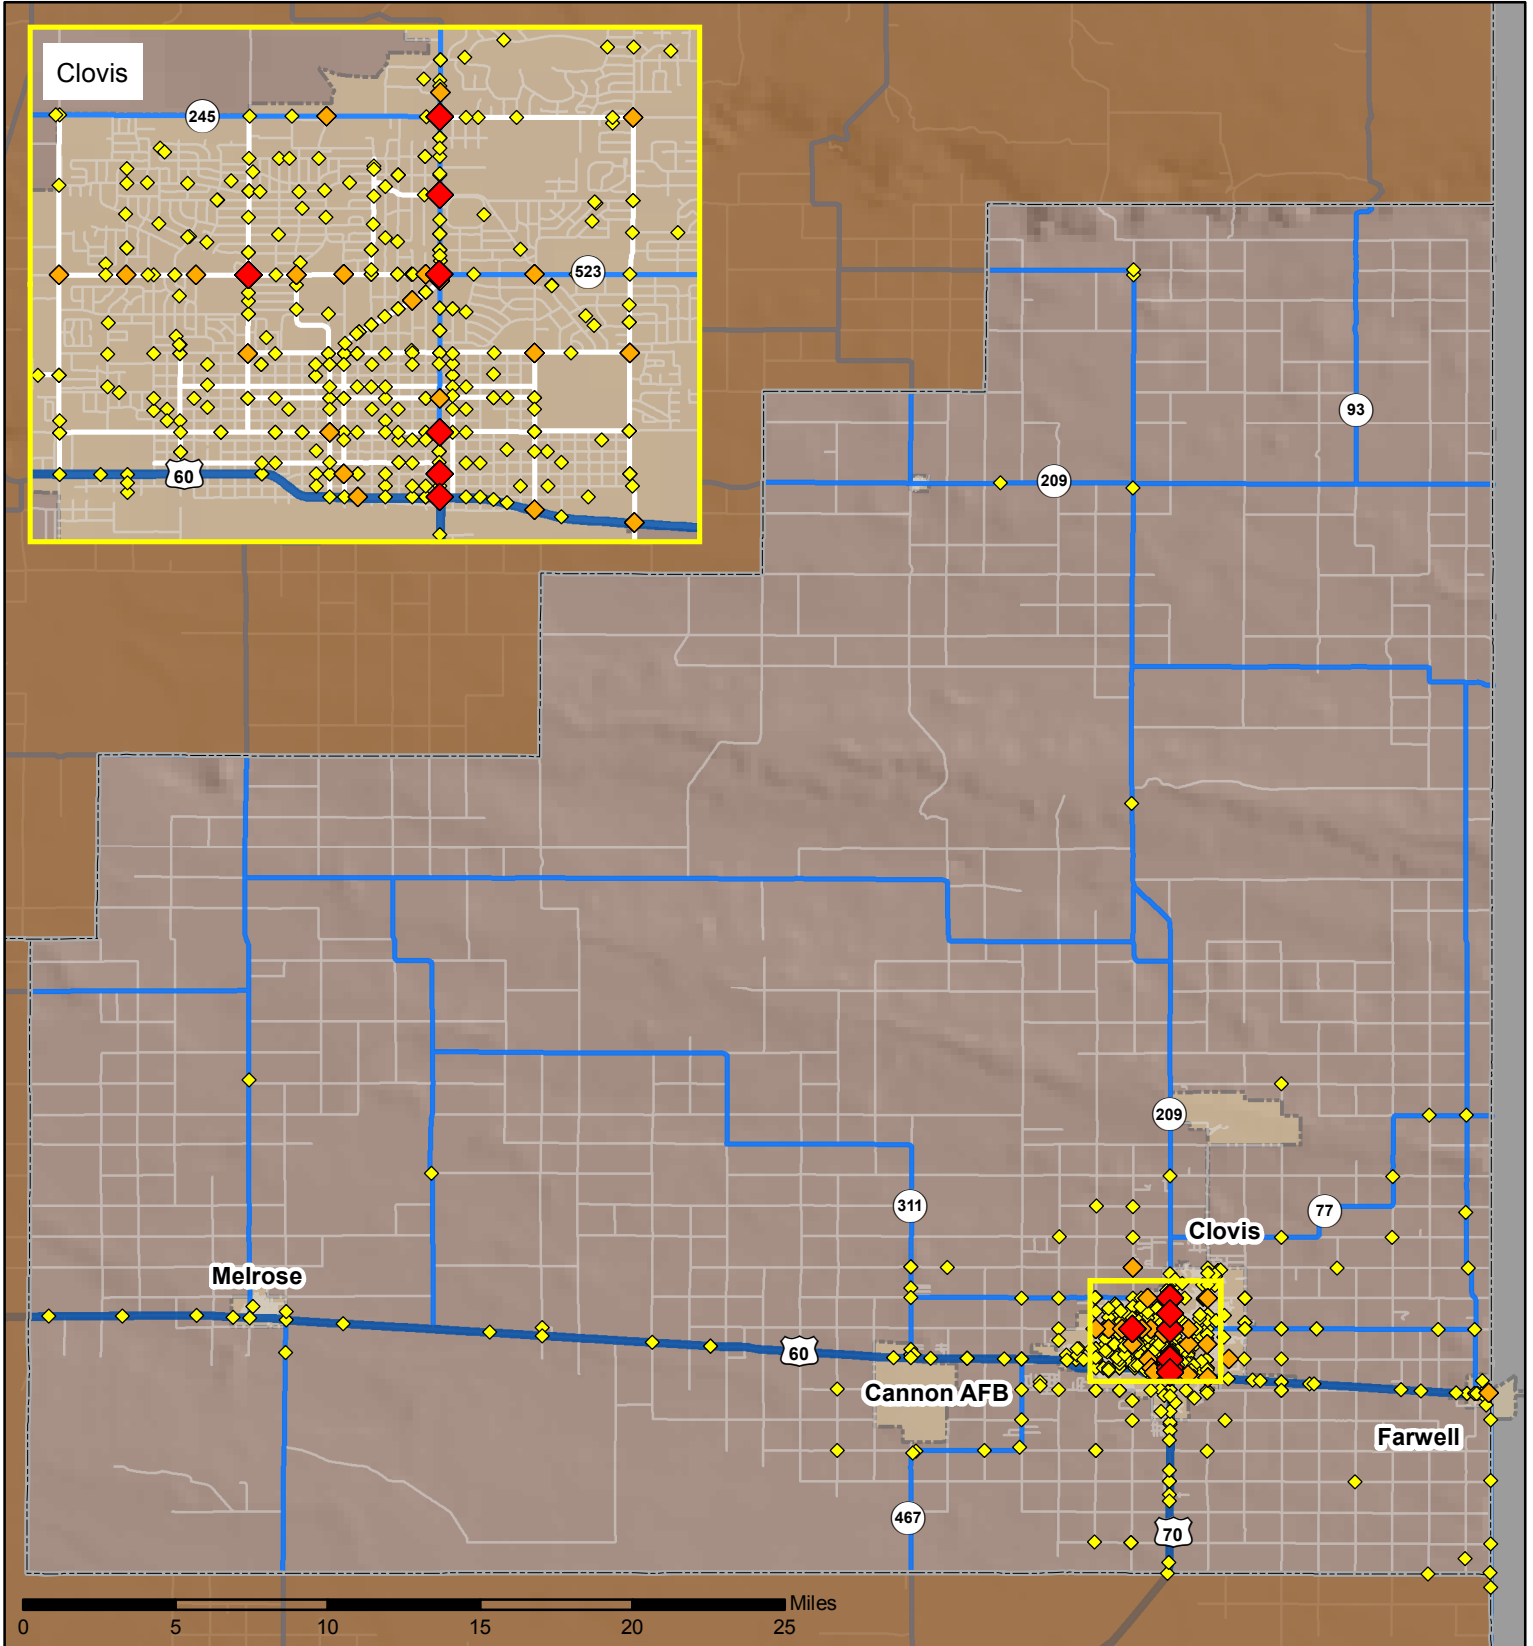

Crashes in Curry County, New Mexico, 2014

Map created by the Traffic Research Unit, Geospatial & Population Studies at UNM

Legend

- Forest & Wildlife Areas
- Reservations & Pueblos
- County Boundaries
- City Boundaries
- Interstate Highways
- U.S. Highways
- State Highways
- Streets & Roadways

Crashes 2014

- 1 - 3 Crashes
- 4 - 7 Crashes
- 8 - 21 Crashes

Data Source: NMDOT Crash File 2014
<http://tru.unm.edu> CO#5801 tru@unm.edu