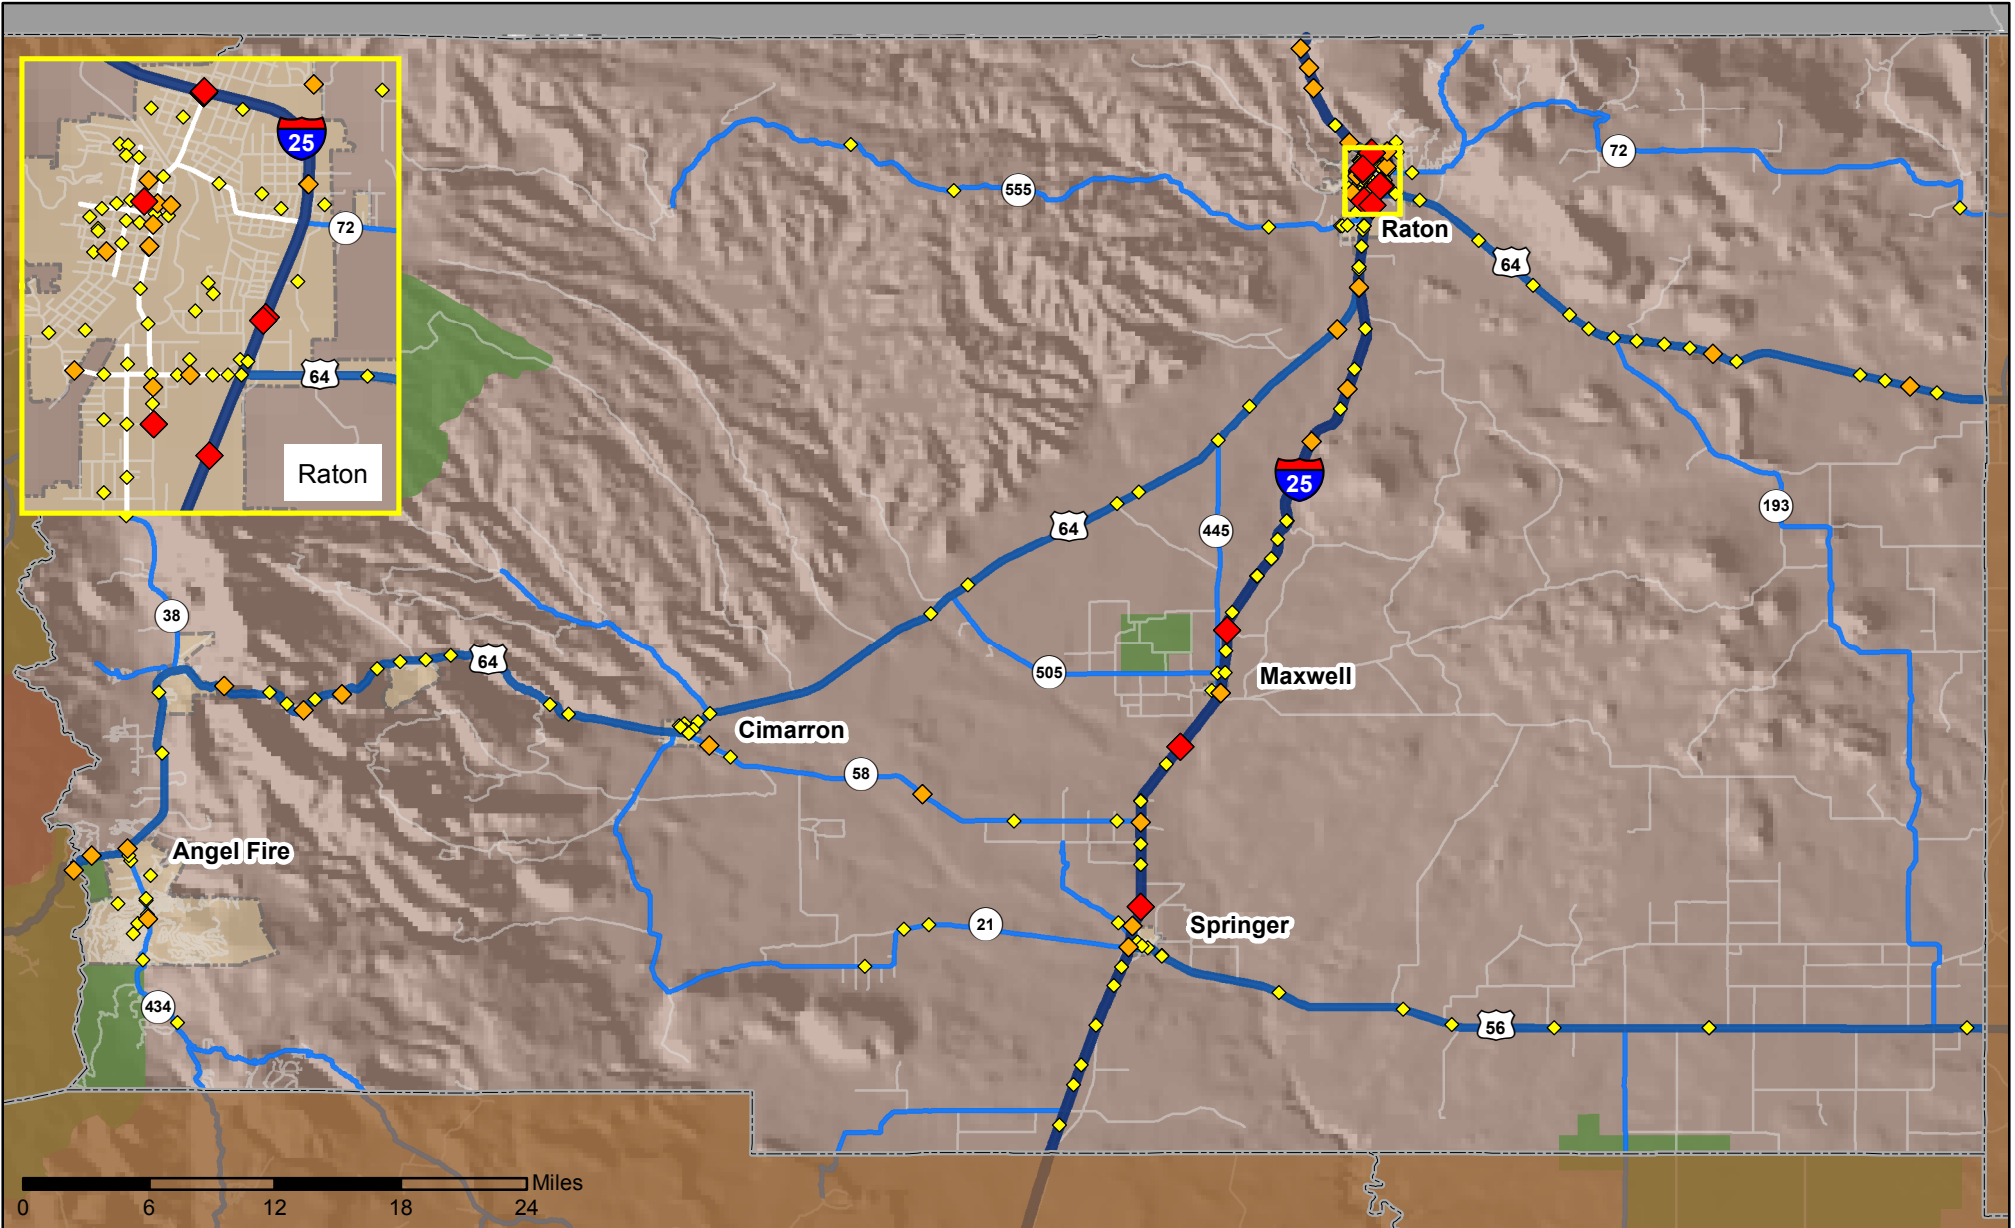

Crashes in Colfax County, New Mexico, 2014

Map created by the Traffic Research Unit, Geospatial & Population Studies at UNM

Legend

Data Source: NMDOT Crash File 2014
<http://tru.unm.edu> CO#5801 tru@unm.edu

- Forest & Wildlife Areas
- Reservations & Pueblos
- County Boundaries
- City Boundaries

- Interstate Highways
- U.S. Highways
- State Highways
- Streets & Roadways

Crashes 2014

- 1 Crash
- 2 Crashes
- 3 - 6 Crashes