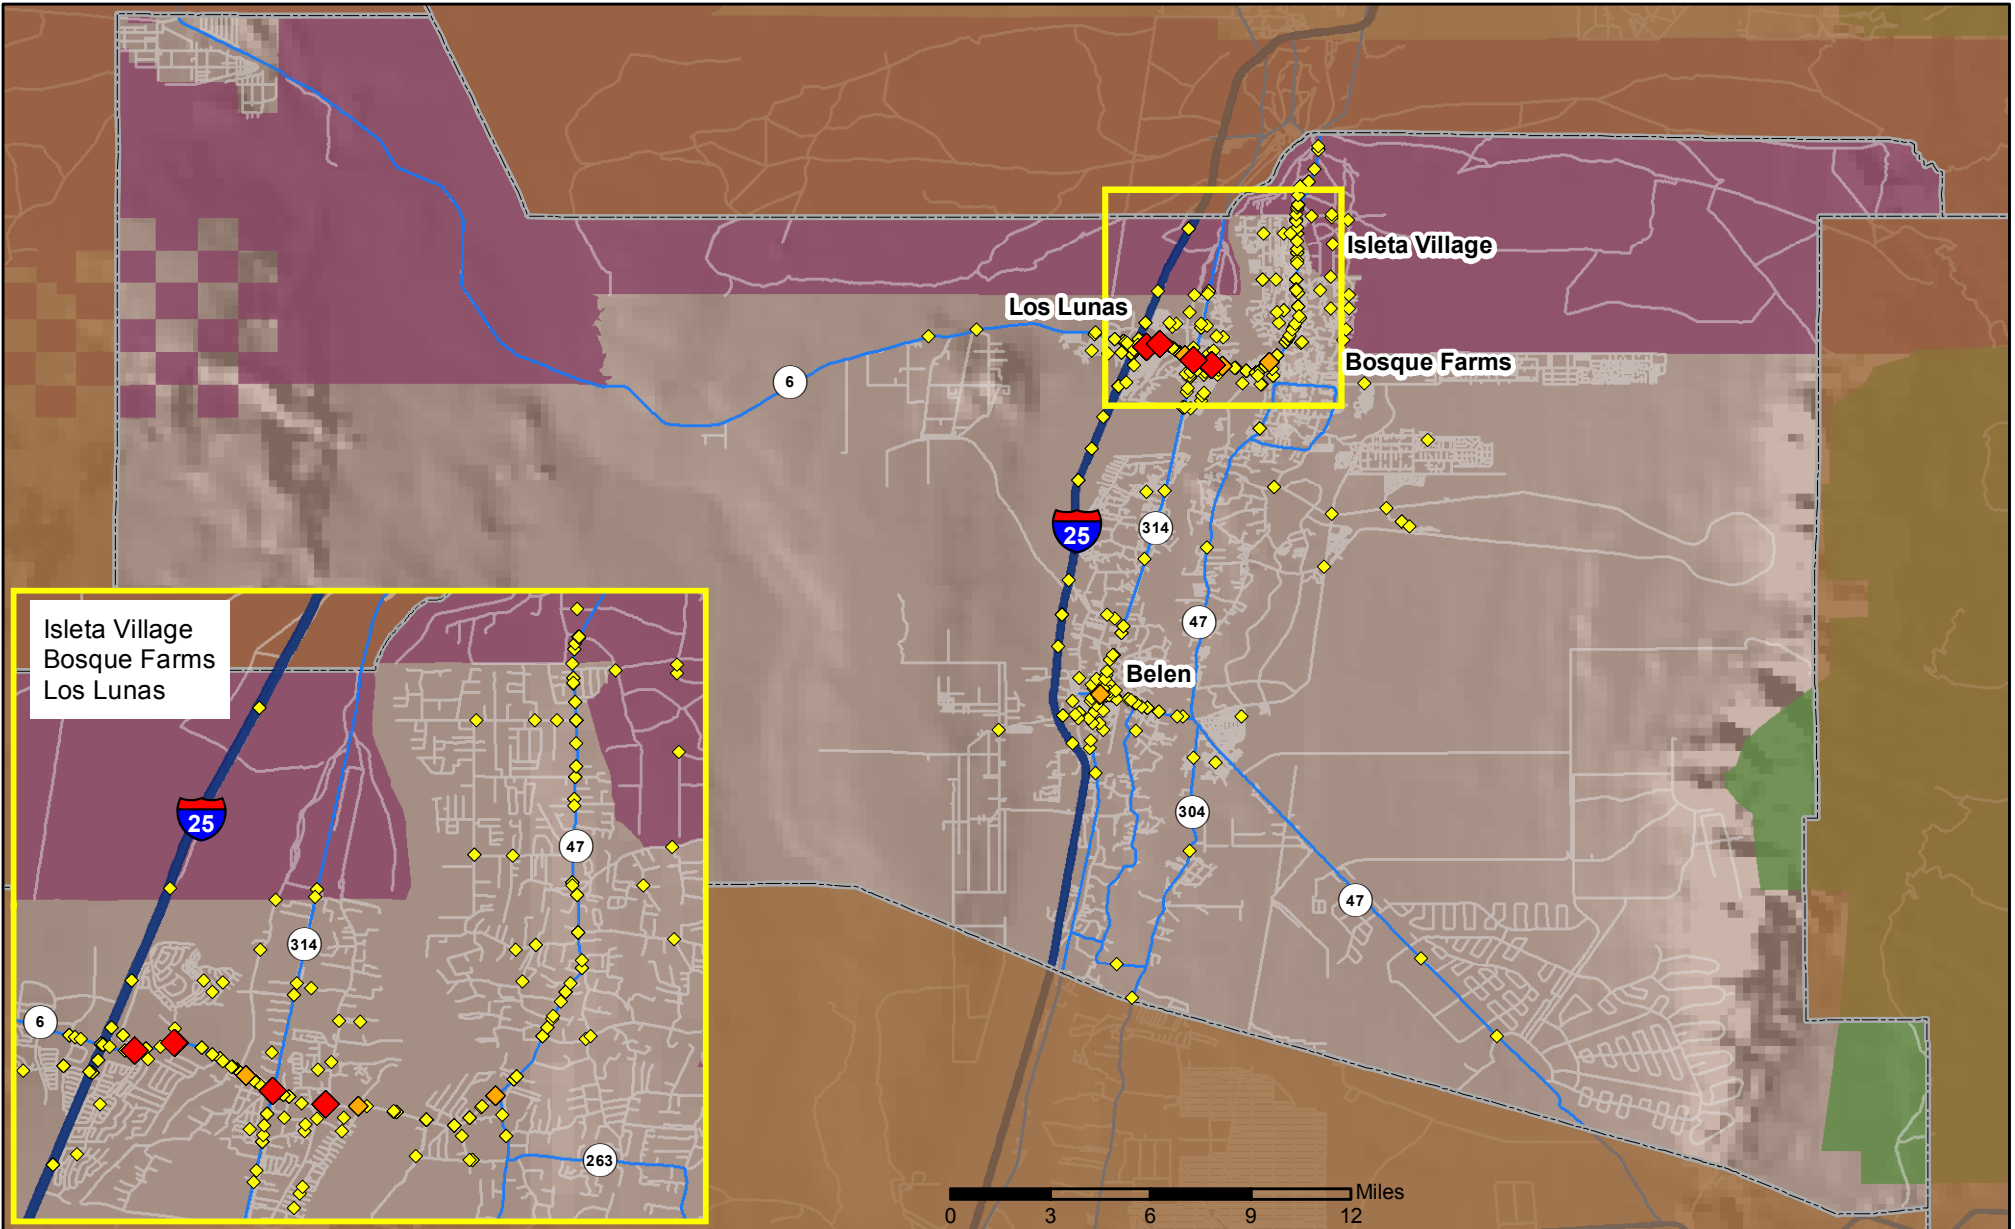

Crashes in Valencia County, New Mexico, 2013

Map created by the Traffic Research Unit, Geospatial & Population Studies at UNM

Legend

- Forest & Wildlife Areas
- Reservations & Pueblos
- County Boundaries

- Interstate Highways
- U.S. Highways
- State Highways
- Streets & Roadways

Crashes 2013

- 1 - 10 Crashes
- 11 - 15 Crashes
- 16 - 22 Crashes

Data Source: NMDOT Crash File 2013
<http://tru.unm.edu> CO#5685 tru@unm.edu