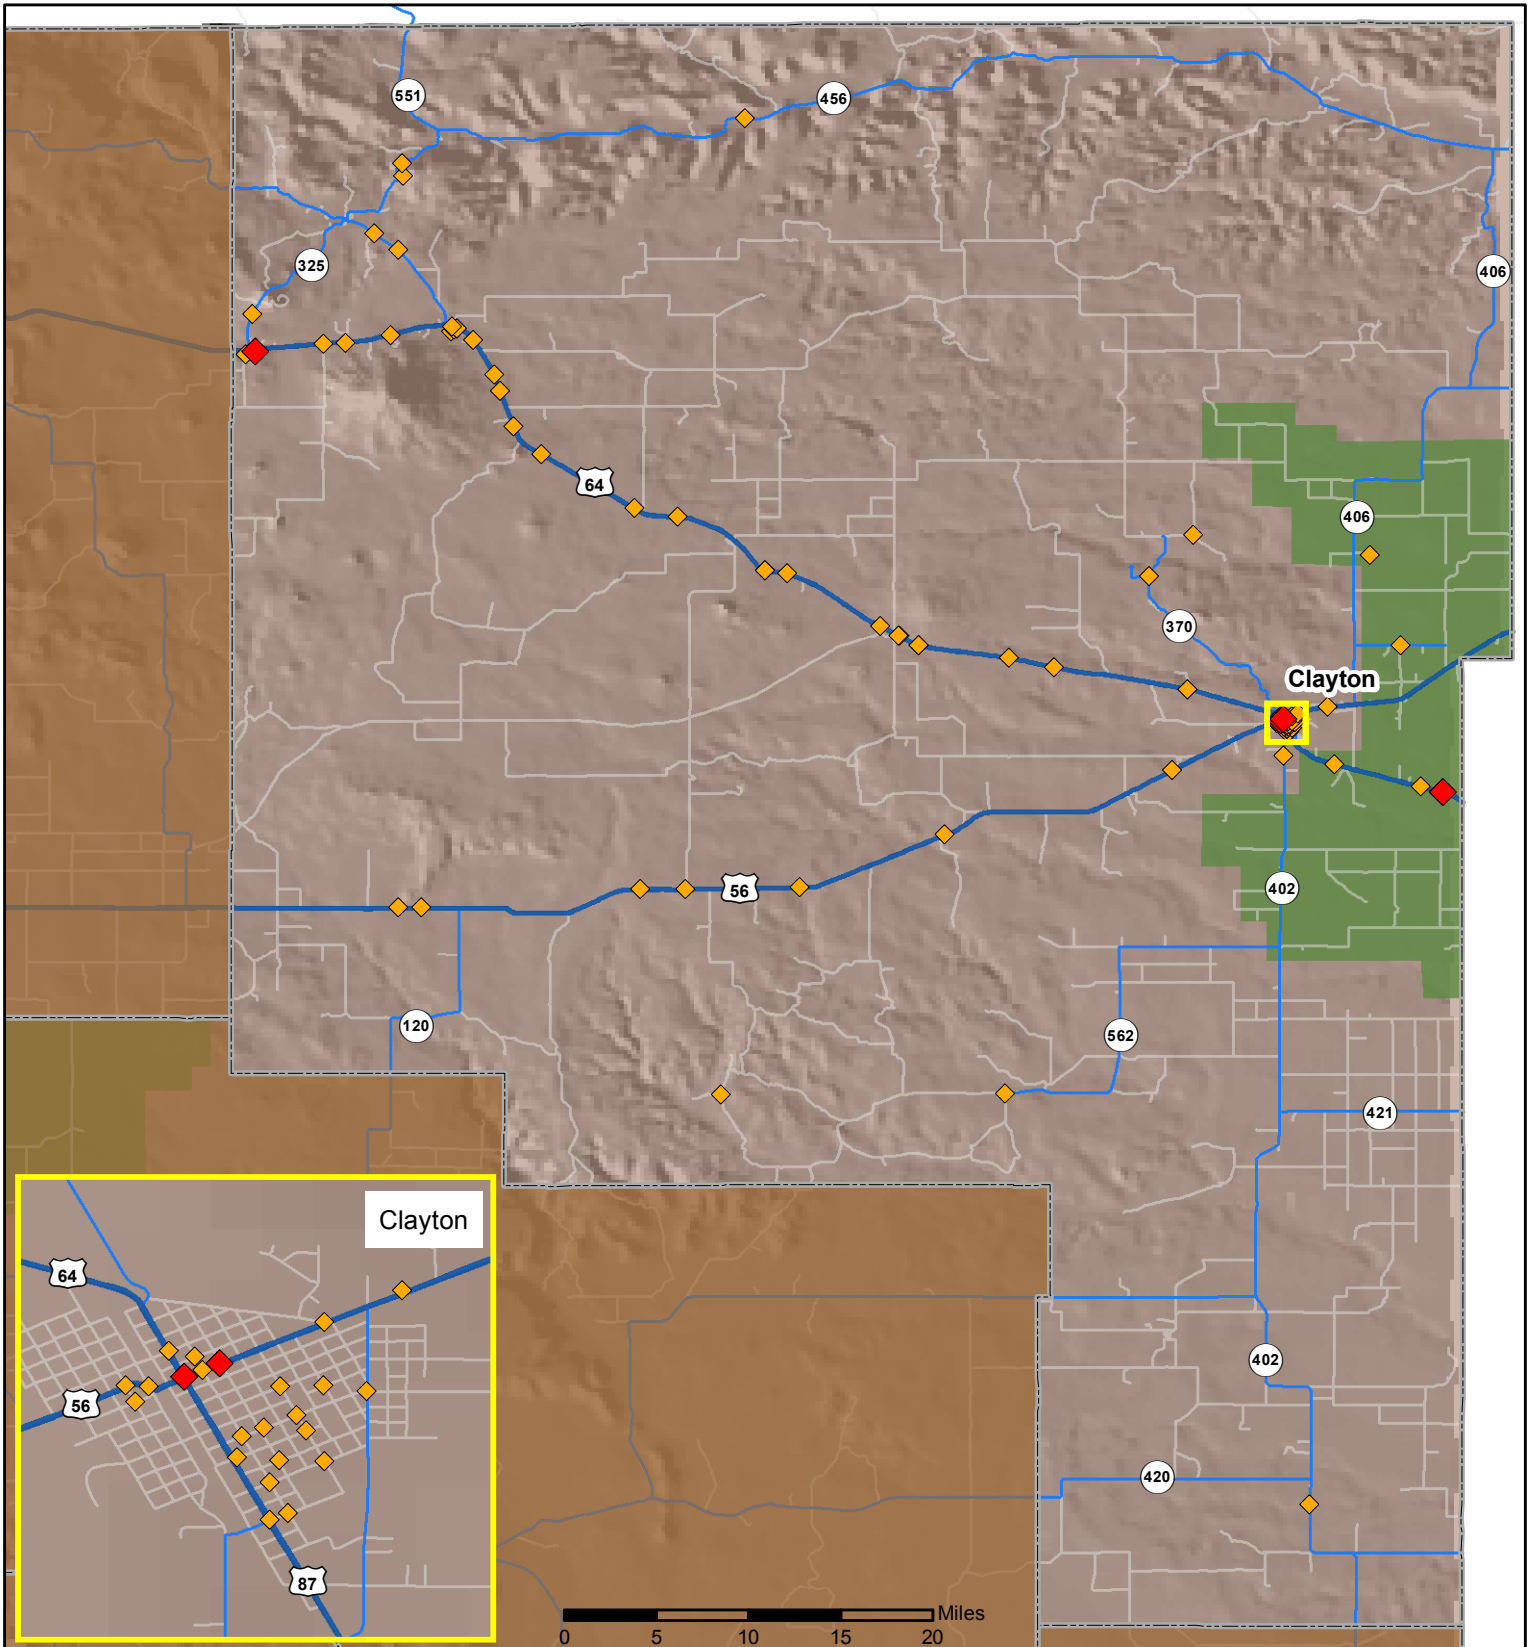

Crashes in Union County, New Mexico, 2013

Map created by the Traffic Research Unit, Geospatial & Population Studies at UNM

Legend

- Forest & Wildlife Areas
- Reservations & Pueblos
- County Boundaries
- Interstate Highways
- U.S. Highways
- State Highways
- Streets & Roadways

Crashes 2013

- 1 Crash
- 2 Crashes

Data Source: NMDOT Crash File 2013
<http://tru.unm.edu> CO#5685 tru@unm.edu