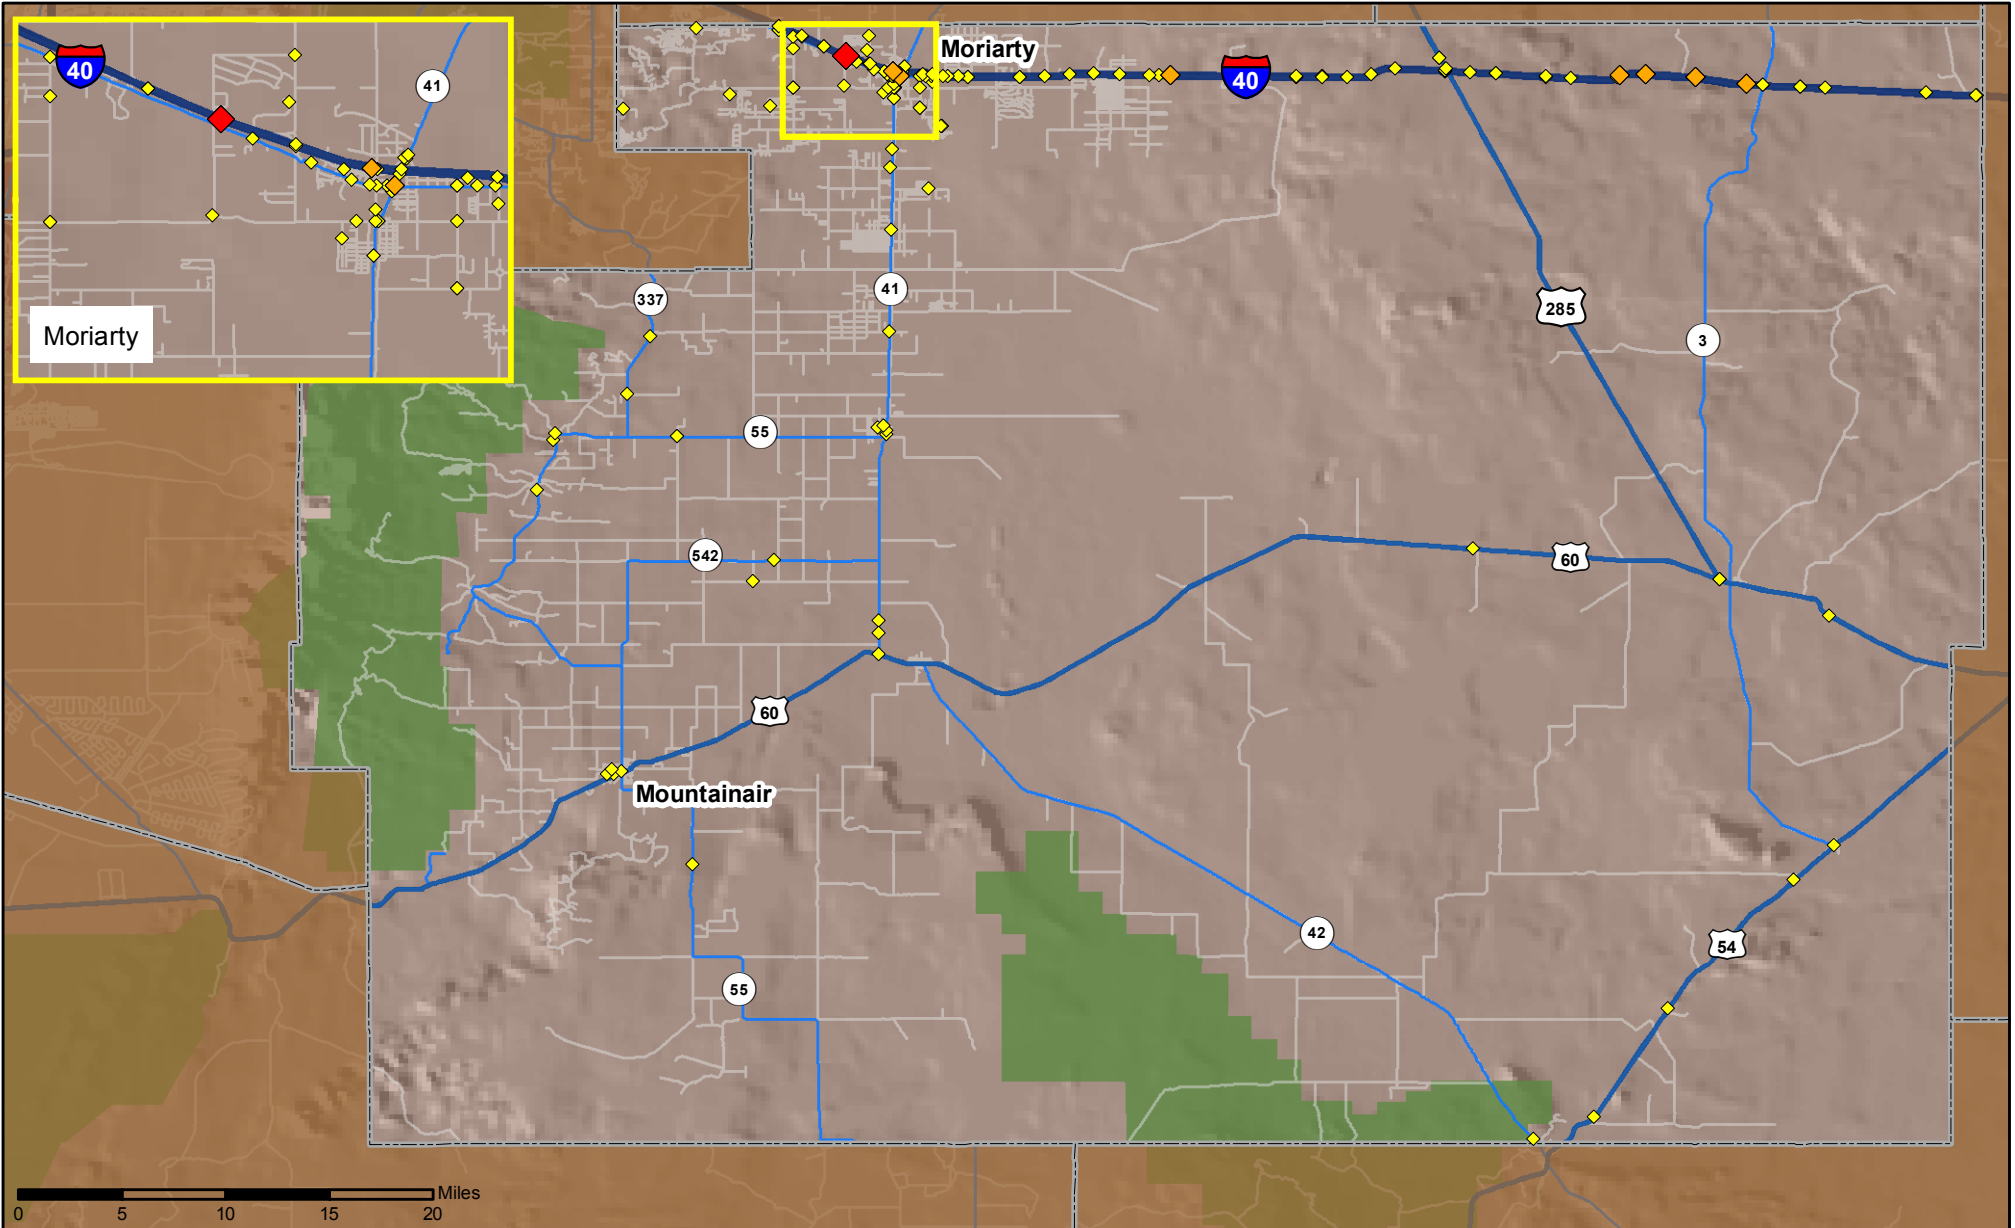

Crashes in Torrance County, New Mexico, 2013

Map created by the Traffic Research Unit, Geospatial & Population Studies at UNM

Legend

- Forest & Wildlife Areas
- Reservations & Pueblos
- County Boundaries

- Interstate Highways
- U.S. Highways
- State Highways
- Streets & Roadways

Crashes 2013

- 1 - 2 Crashes
- 3 Crashes
- 4 Crashes

Data Source: NMDOT Crash File 2013
<http://tru.unm.edu> CO#5685 tru@unm.edu