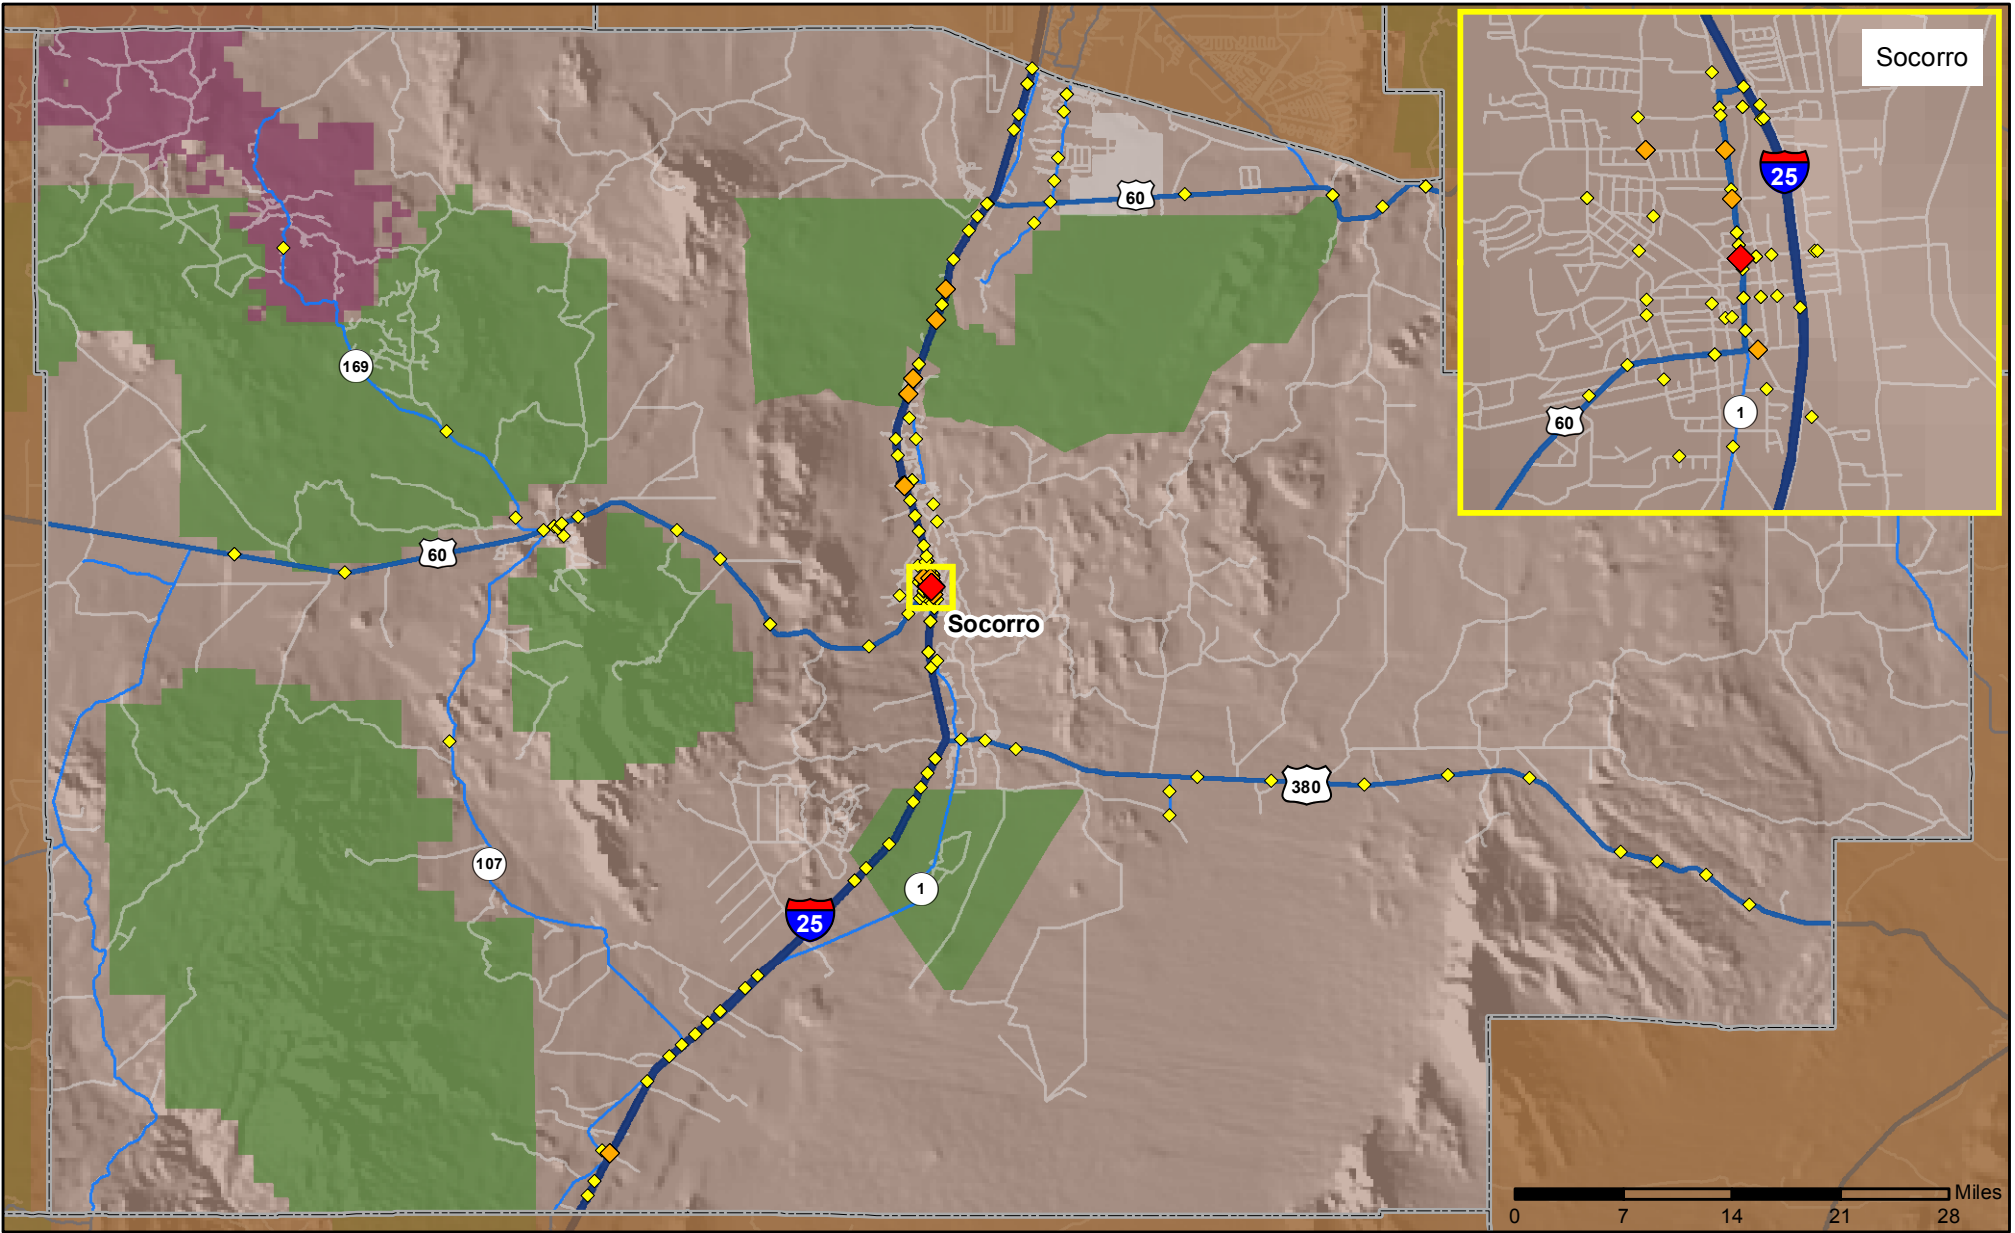

Crashes in Socorro County, New Mexico, 2013

Map created by the Traffic Research Unit, Geospatial & Population Studies at UNM

Legend

- Forest & Wildlife Areas
- Reservations & Pueblos
- County Boundaries

Data Source: NMDOT Crash File 2013
<http://tru.unm.edu> CO#5685 tru@unm.edu

- Interstate Highways
- U.S. Highways
- State Highways
- Streets & Roadways

Crashes 2013

- 1 - 2 Crashes
- 3 - 5 Crashes
- 6 - 12 Crashes