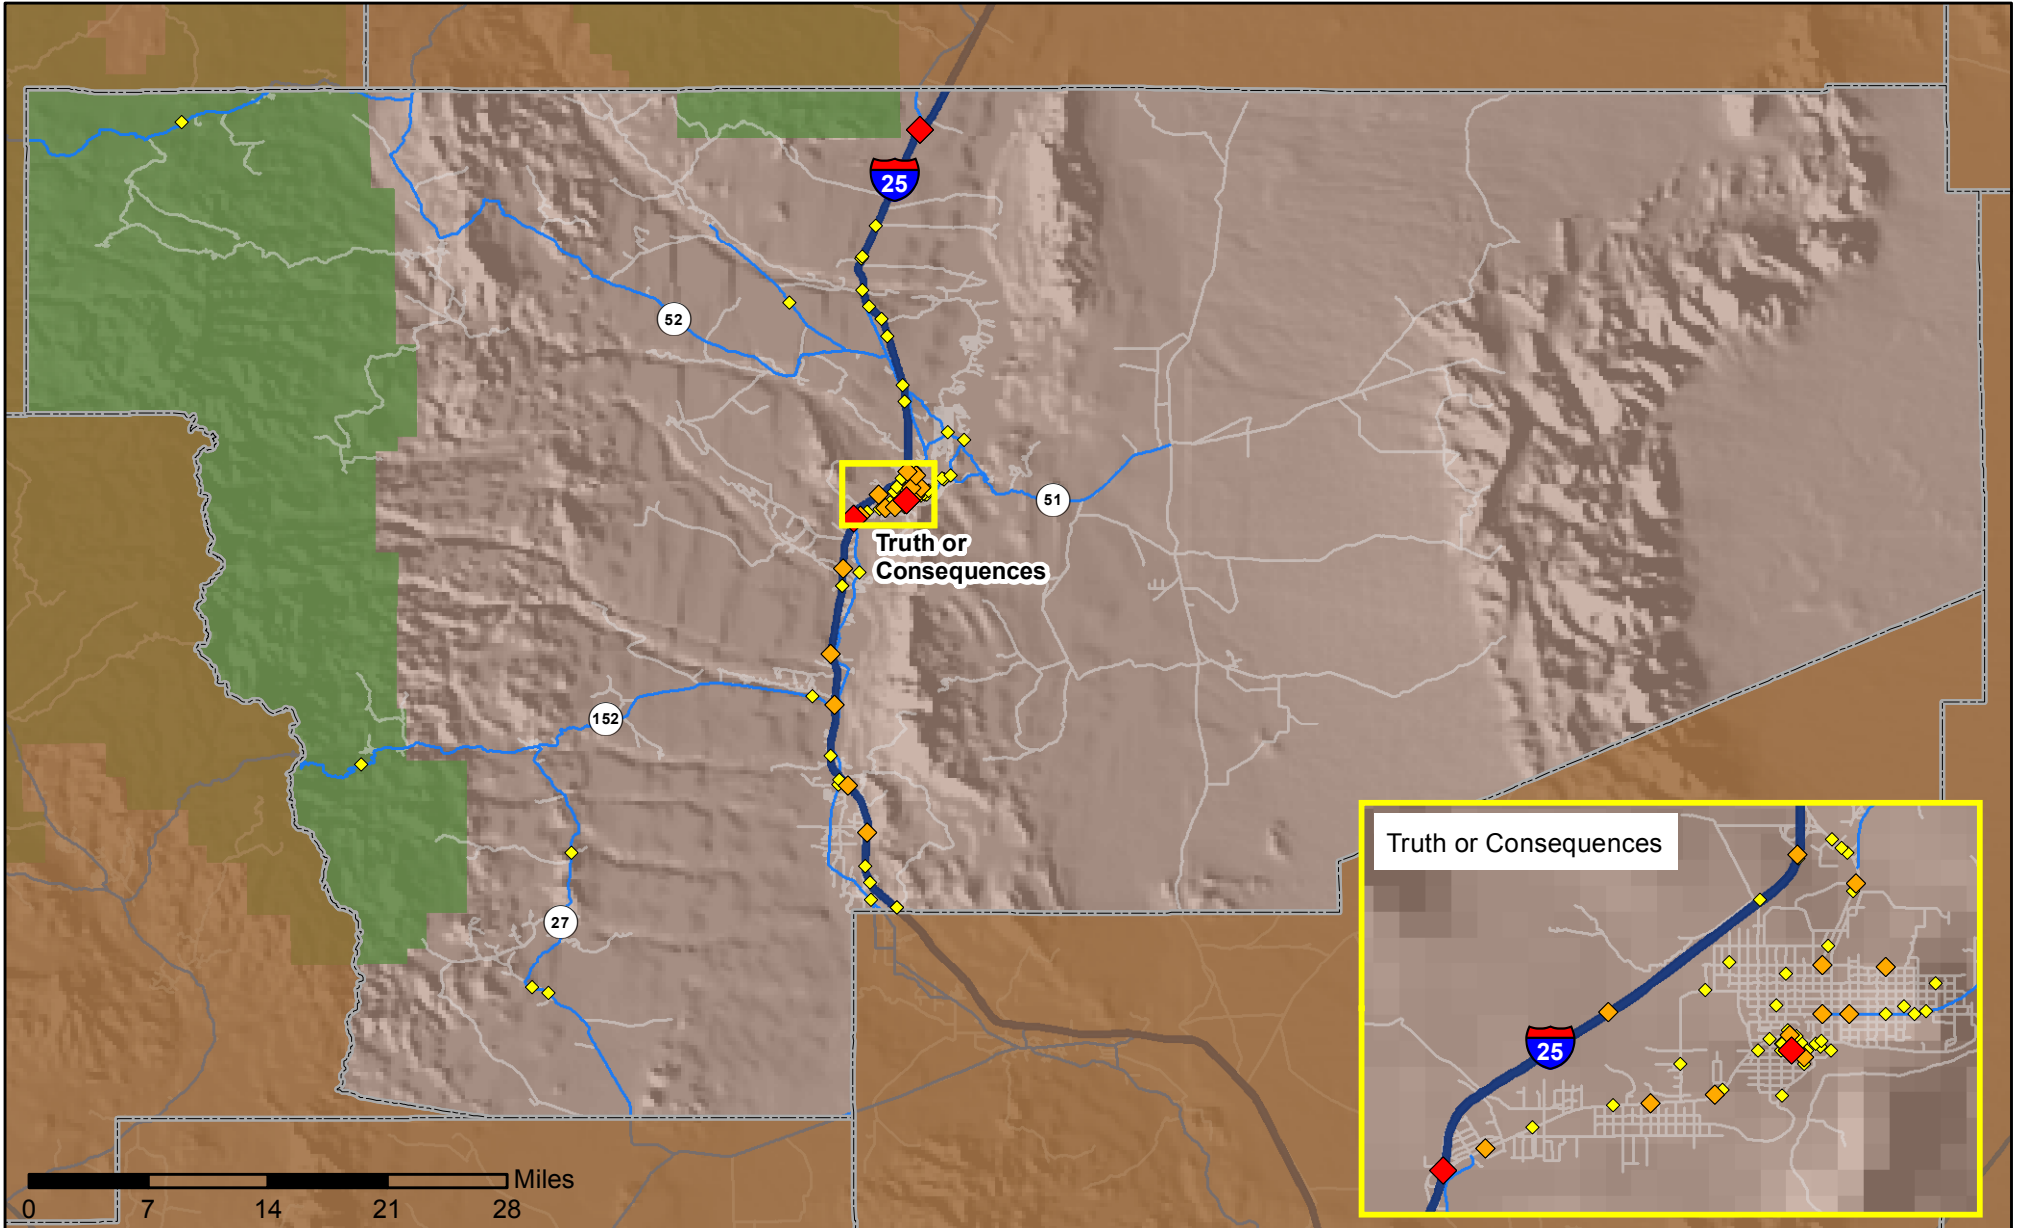

Crashes in Sierra County, New Mexico, 2013

Map created by the Traffic Research Unit, Geospatial & Population Studies at UNM

Legend

-  Forest & Wildlife Areas
-  Reservations & Pueblos
-  County Boundaries

Data Source: NMDOT Crash File 2013
<http://tru.unm.edu> CO#5685 tru@unm.edu

-  Interstate Highways
-  U.S. Highways
-  State Highways
-  Streets & Roadways

Crashes 2013

-  1 Crashes
-  2 Crashes
-  3 - 4 Crashes