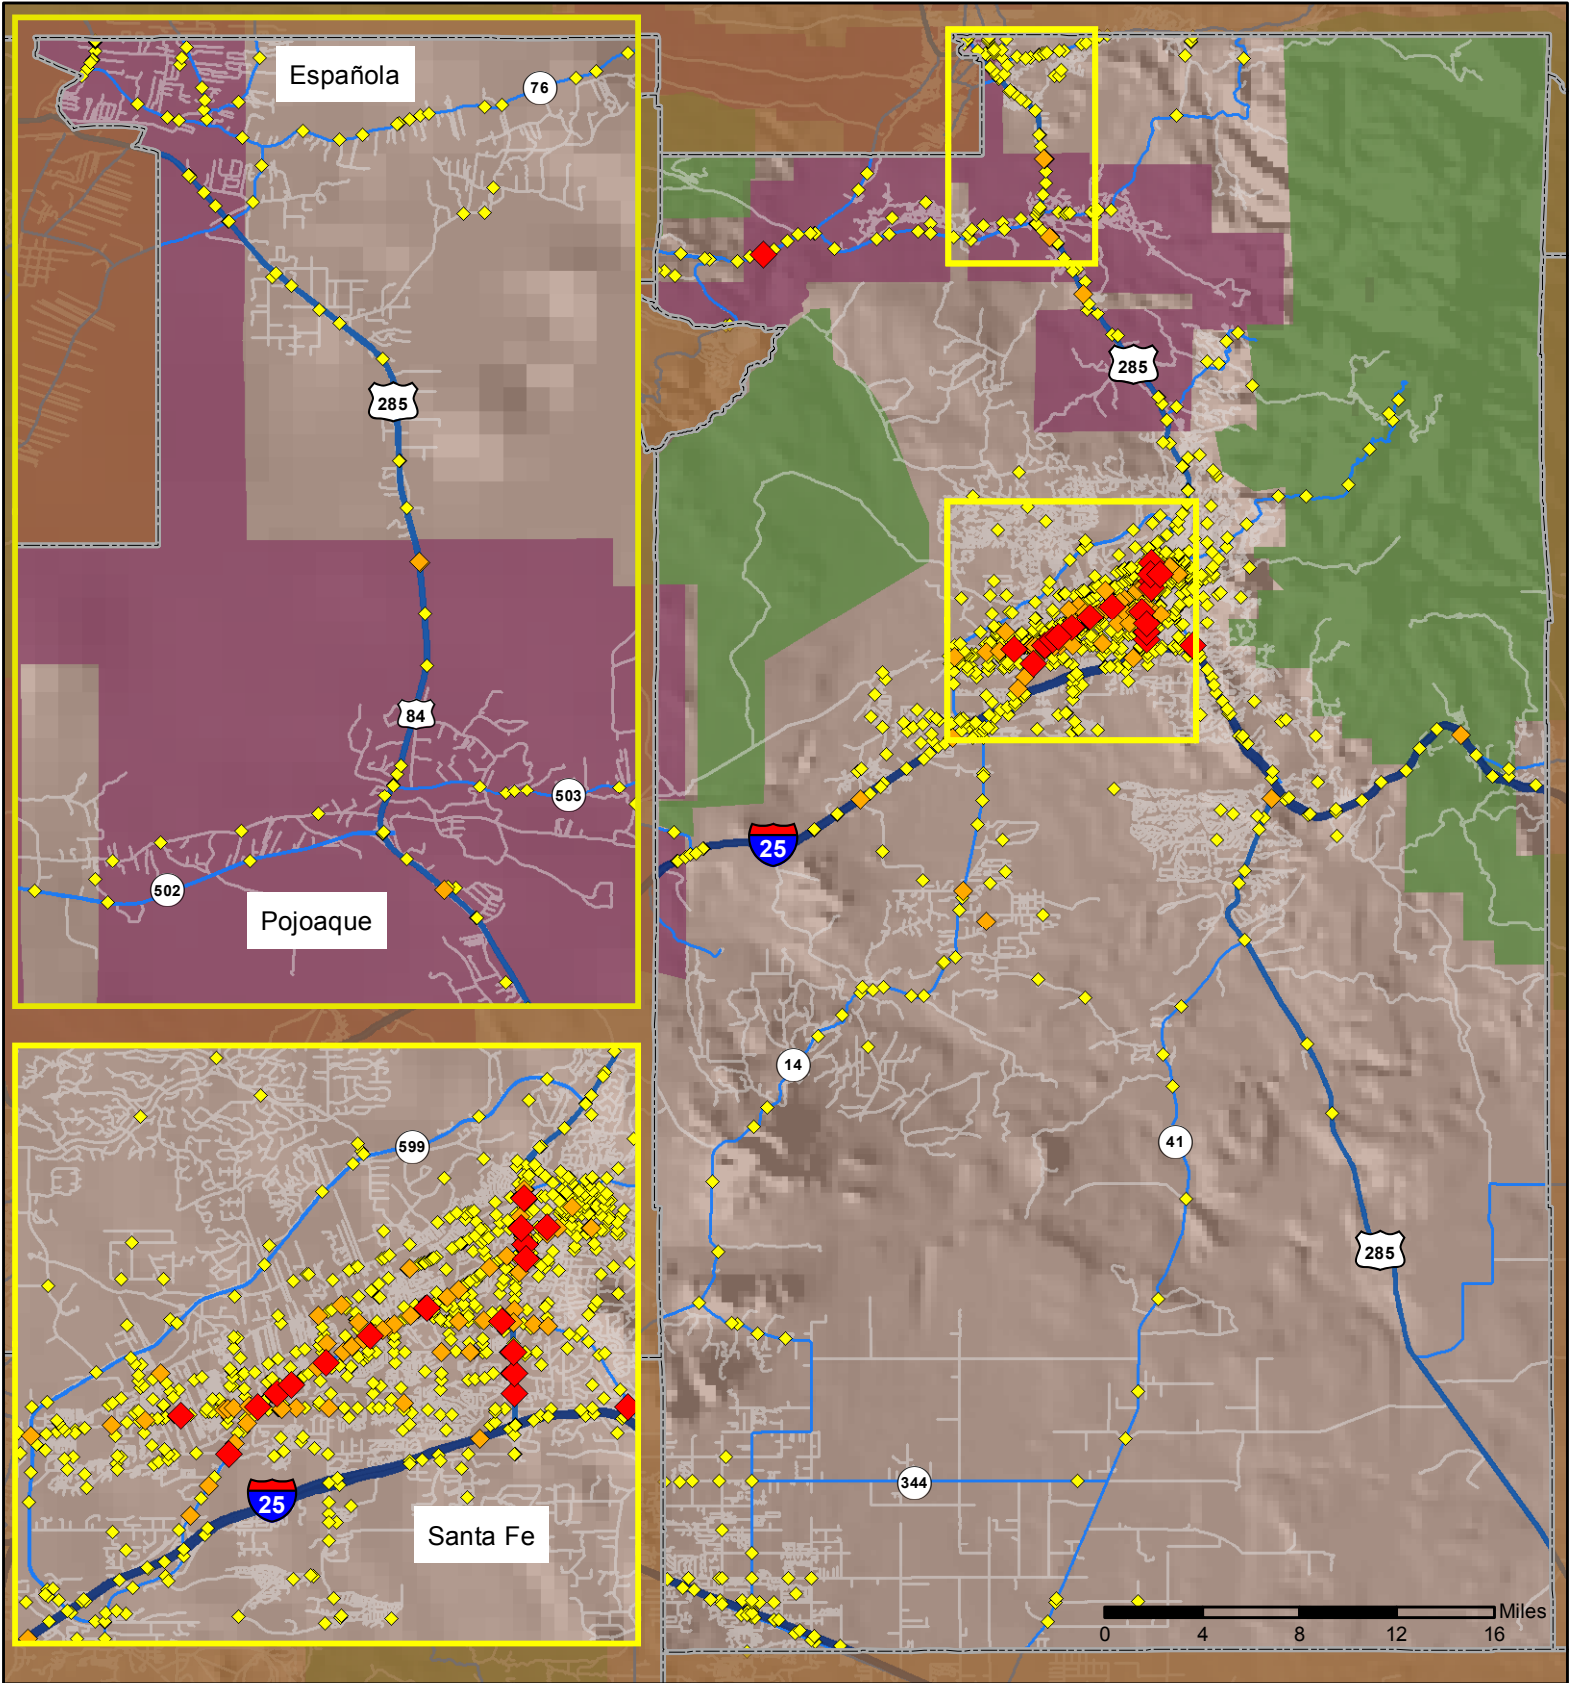

# Crashes in Santa Fe County, New Mexico, 2013

Map created by the Traffic Research Unit, Geospatial & Population Studies at UNM

## Legend

- Forest & Wildlife Areas
- Reservations & Pueblos
- County Boundaries

Data Source: NMDOT Crash File 2013  
<http://tru.unm.edu> CO#5685 tru@unm.edu

- Interstate Highways
- U.S. Highways
- State Highways
- Streets & Roadways

## Crashes 2013

- 1 - 10 Crashes
- 11 - 26 Crashes
- 27 - 46 Crashes