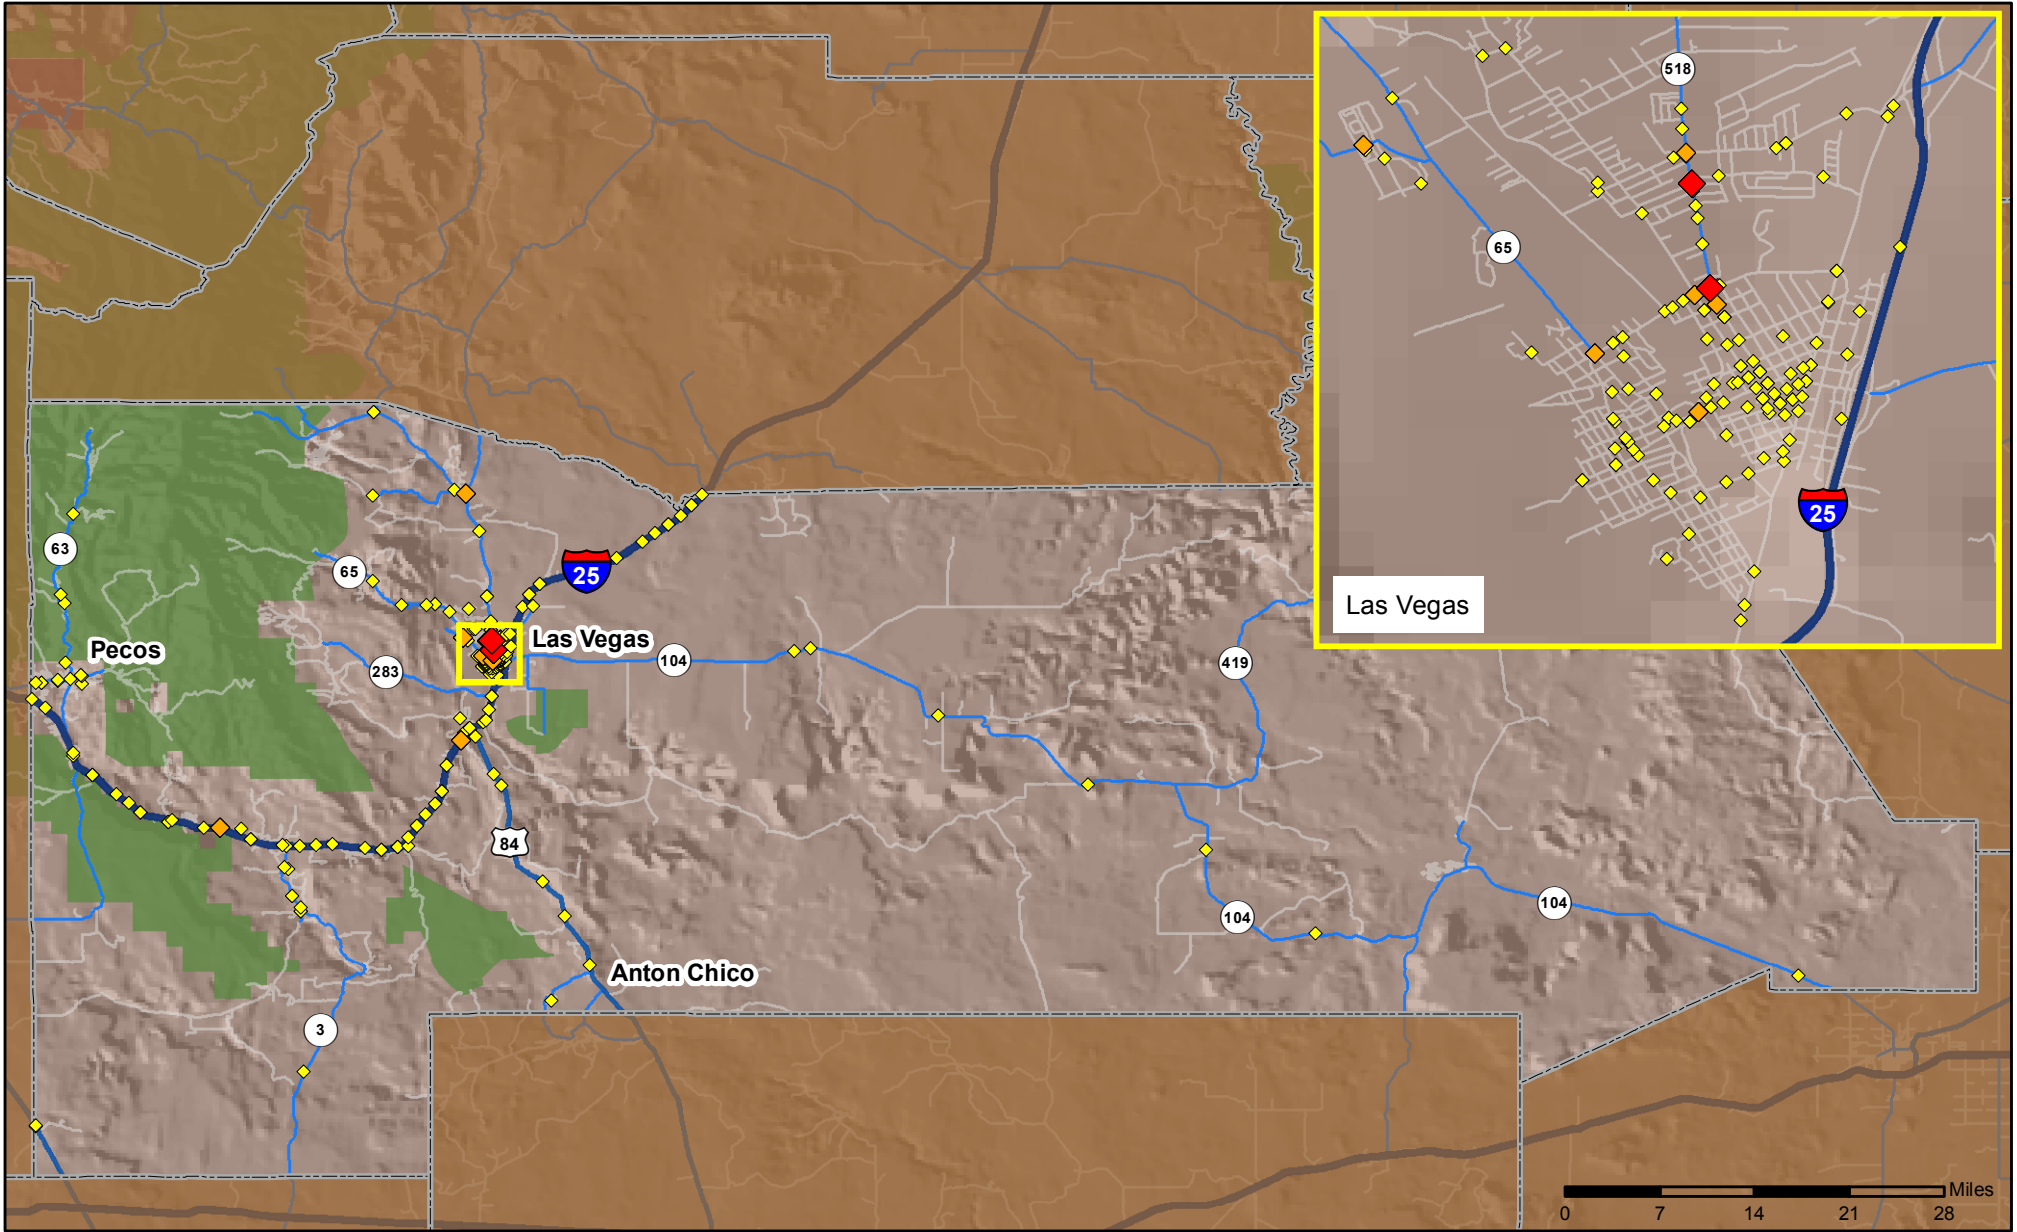

# Crashes in San Miguel County, New Mexico, 2013

Map created by the Traffic Research Unit, Geospatial & Population Studies at UNM

## Legend

- Forest & Wildlife Areas
- Reservations & Pueblos
- County Boundaries

Data Source: NMDOT Crash File 2013  
<http://tru.unm.edu> CO#5685 tru@unm.edu

- Interstate Highways
- U.S. Highways
- State Highways
- Streets & Roadways

## Crashes 2013

- 1 - 3 Crashes
- 4 - 6 Crashes
- 7 - 10 Crashes