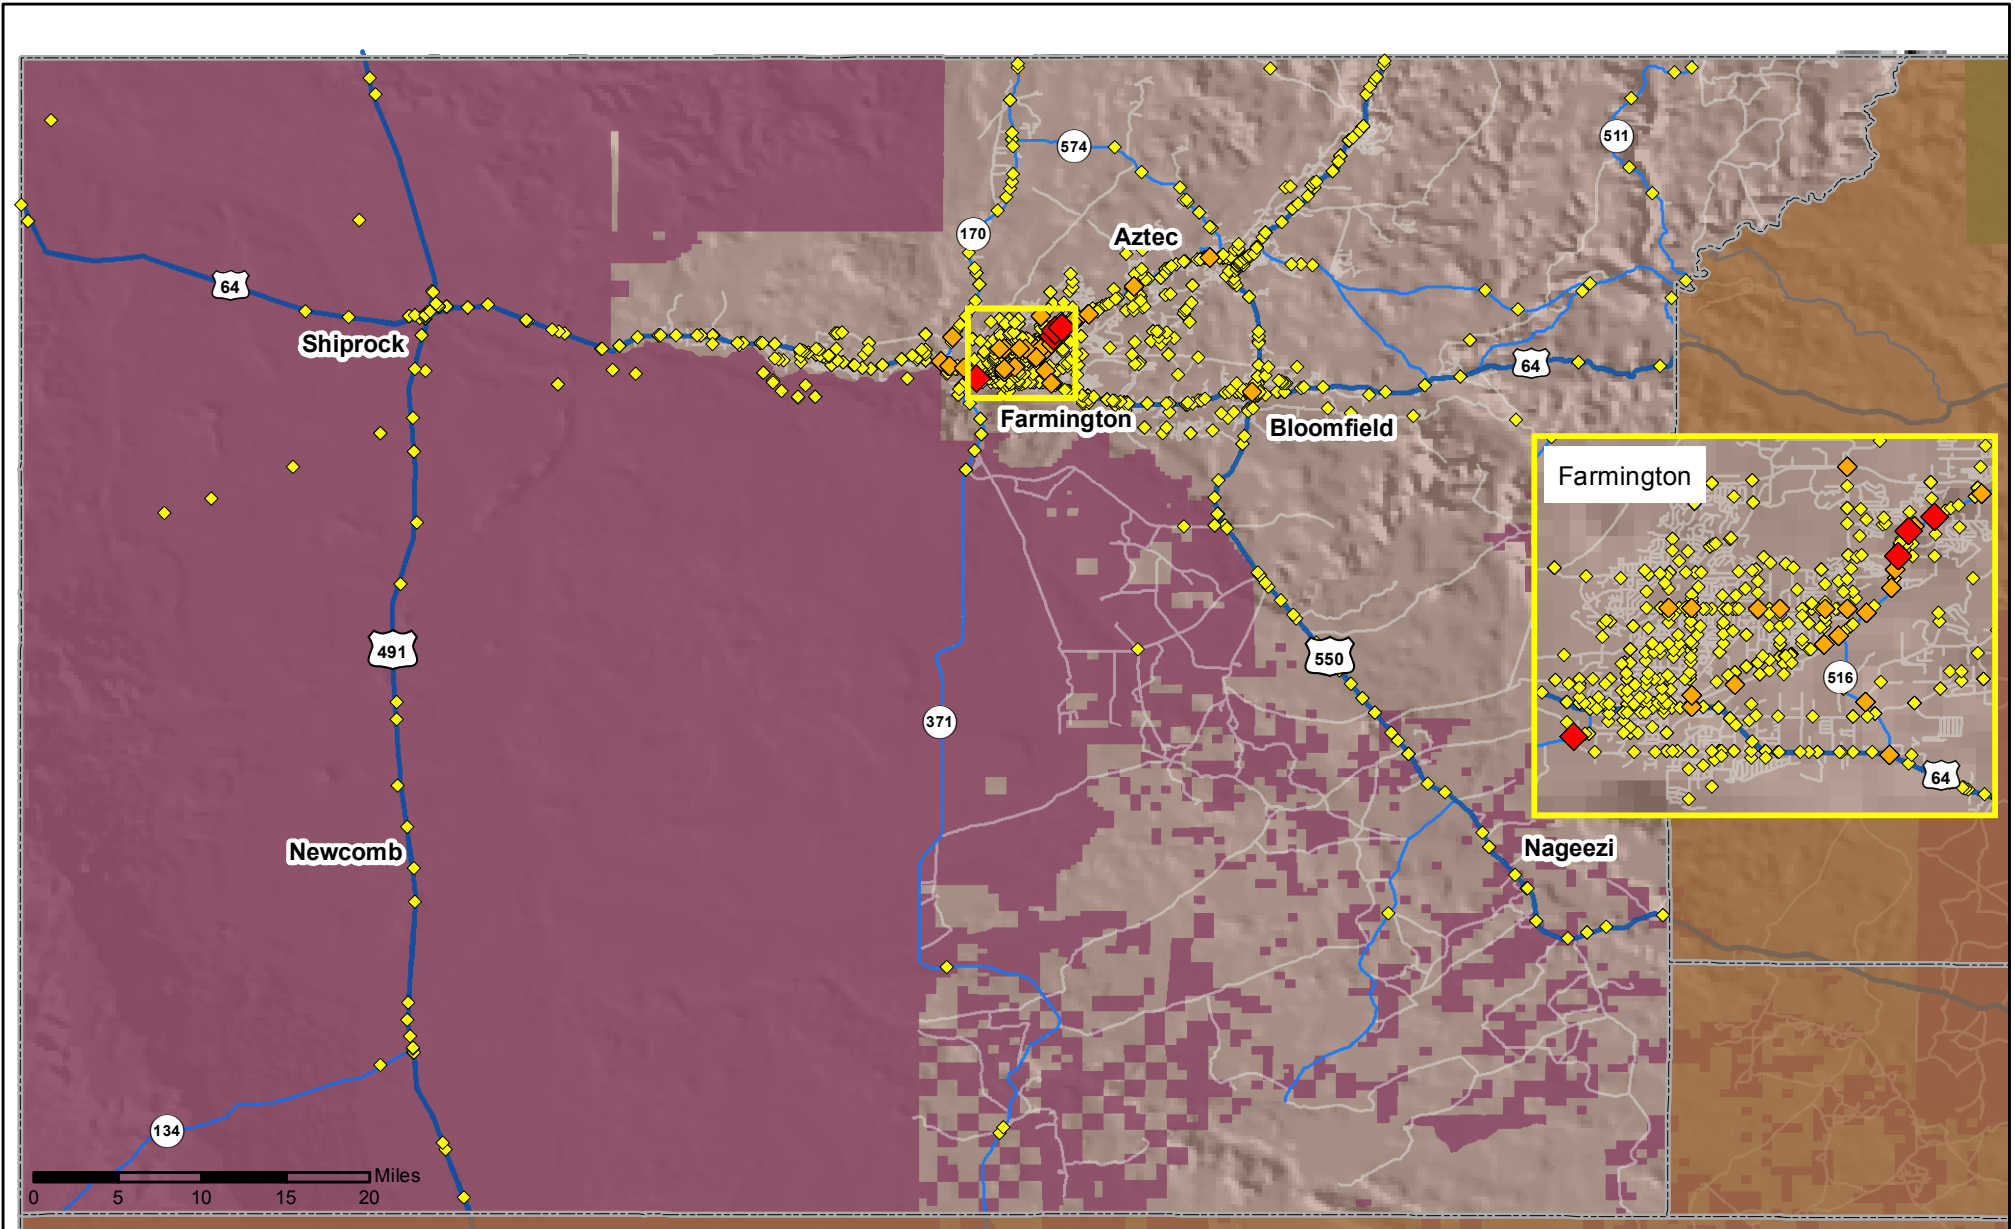

Crashes in San Juan County, New Mexico, 2013

Map created by the Traffic Research Unit, Geospatial & Population Studies at UNM

Legend

- Forest & Wildlife Areas
- Reservations & Pueblos
- County Boundaries

Data Source: NMDOT Crash File 2013
<http://tru.unm.edu> CO#5685 tru@unm.edu

- Interstate Highways
- U.S. Highways
- State Highways
- Streets & Roadways

Crashes 2013

- 1 - 10 Crashes
- 11 - 20 Crashes
- 21 - 30 Crashes