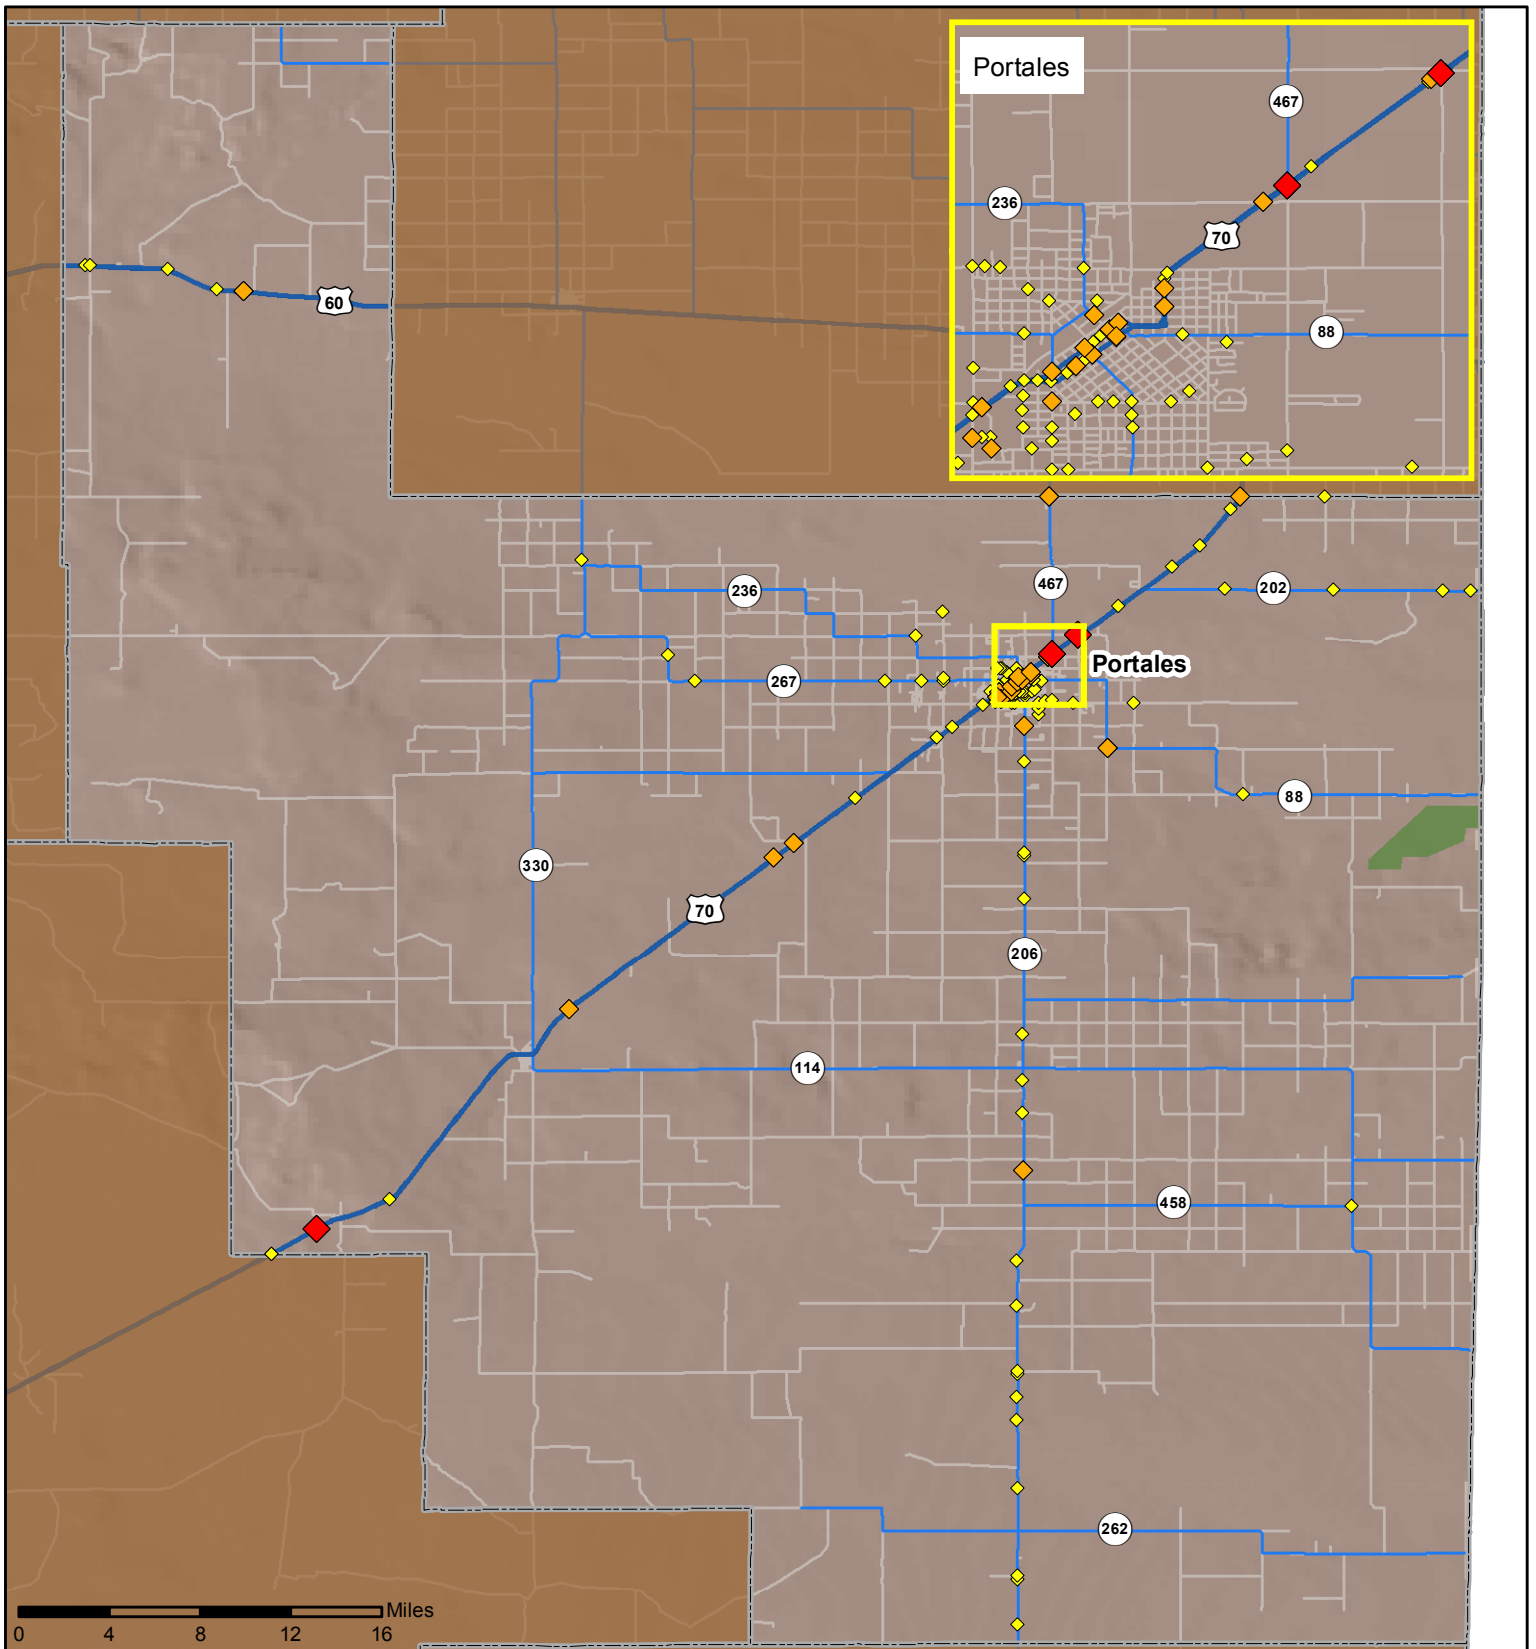

Crashes in Roosevelt County, New Mexico, 2013

Map created by the Traffic Research Unit, Geospatial & Population Studies at UNM

Legend

- Forest & Wildlife Areas
- Reservations & Pueblos
- County Boundaries

- Interstate Highways
- U.S. Highways
- State Highways
- Streets & Roadways

Crashes 2013

- 1 Crash
- 2 - 3 Crashes
- 4 - 5 Crashes

Data Source: NMDOT Crash File 2013
<http://tru.unm.edu> CO#5685 tru@unm.edu