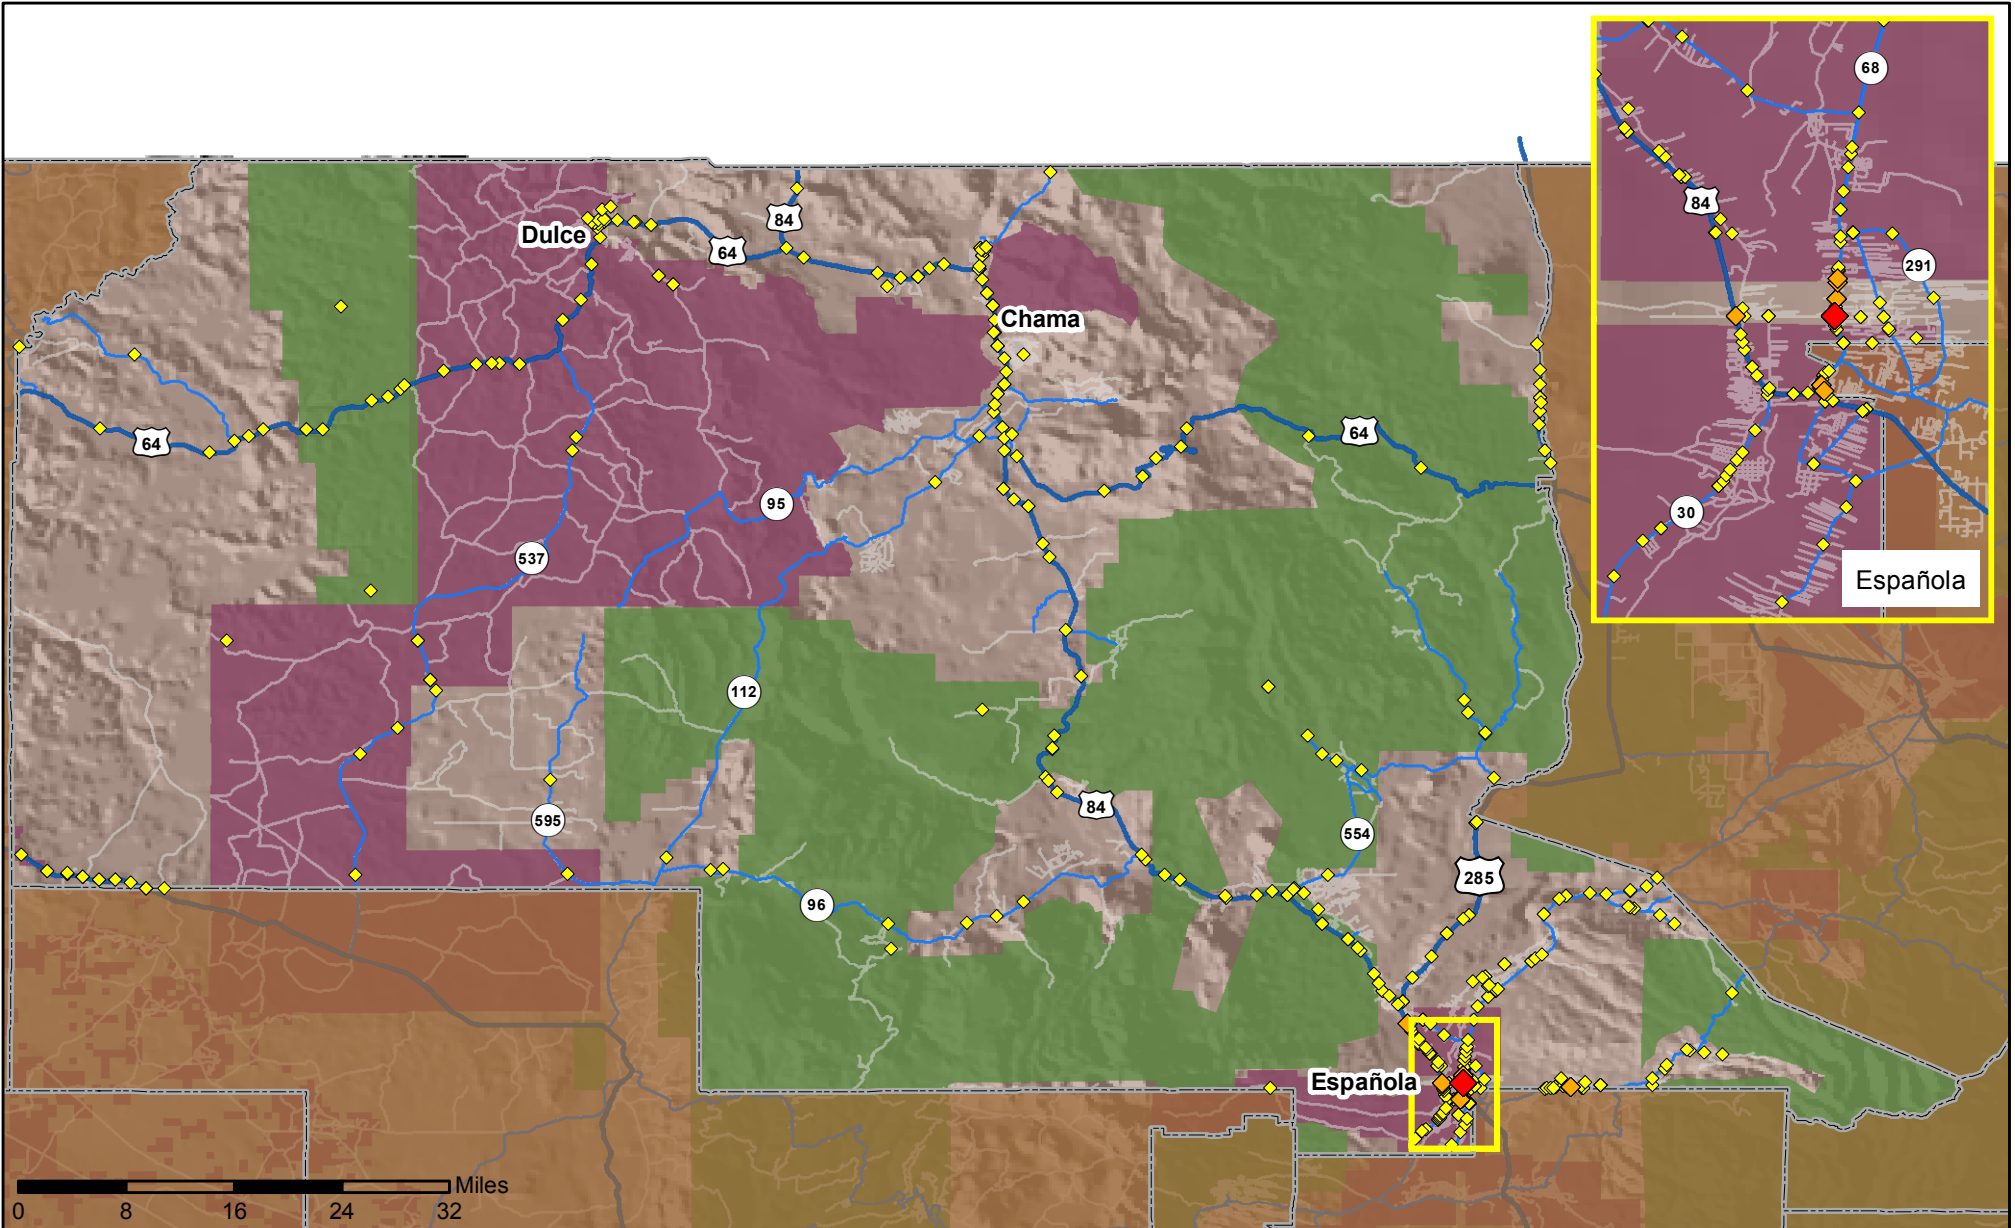

# Crashes in Rio Arriba County, New Mexico, 2013

Map created by the Traffic Research Unit, Geospatial & Population Studies at UNM

## Legend

- Forest & Wildlife Areas
- Reservations & Pueblos
- County Boundaries

- Interstate Highways
- U.S. Highways
- State Highways
- Streets & Roadways

## Crashes 2013

- 1 - 5 Crashes
- 6 - 12 Crashes
- 13 - 23 Crashes

Data Source: NMDOT Crash File 2013  
<http://tru.unm.edu> CO#5685 tru@unm.edu