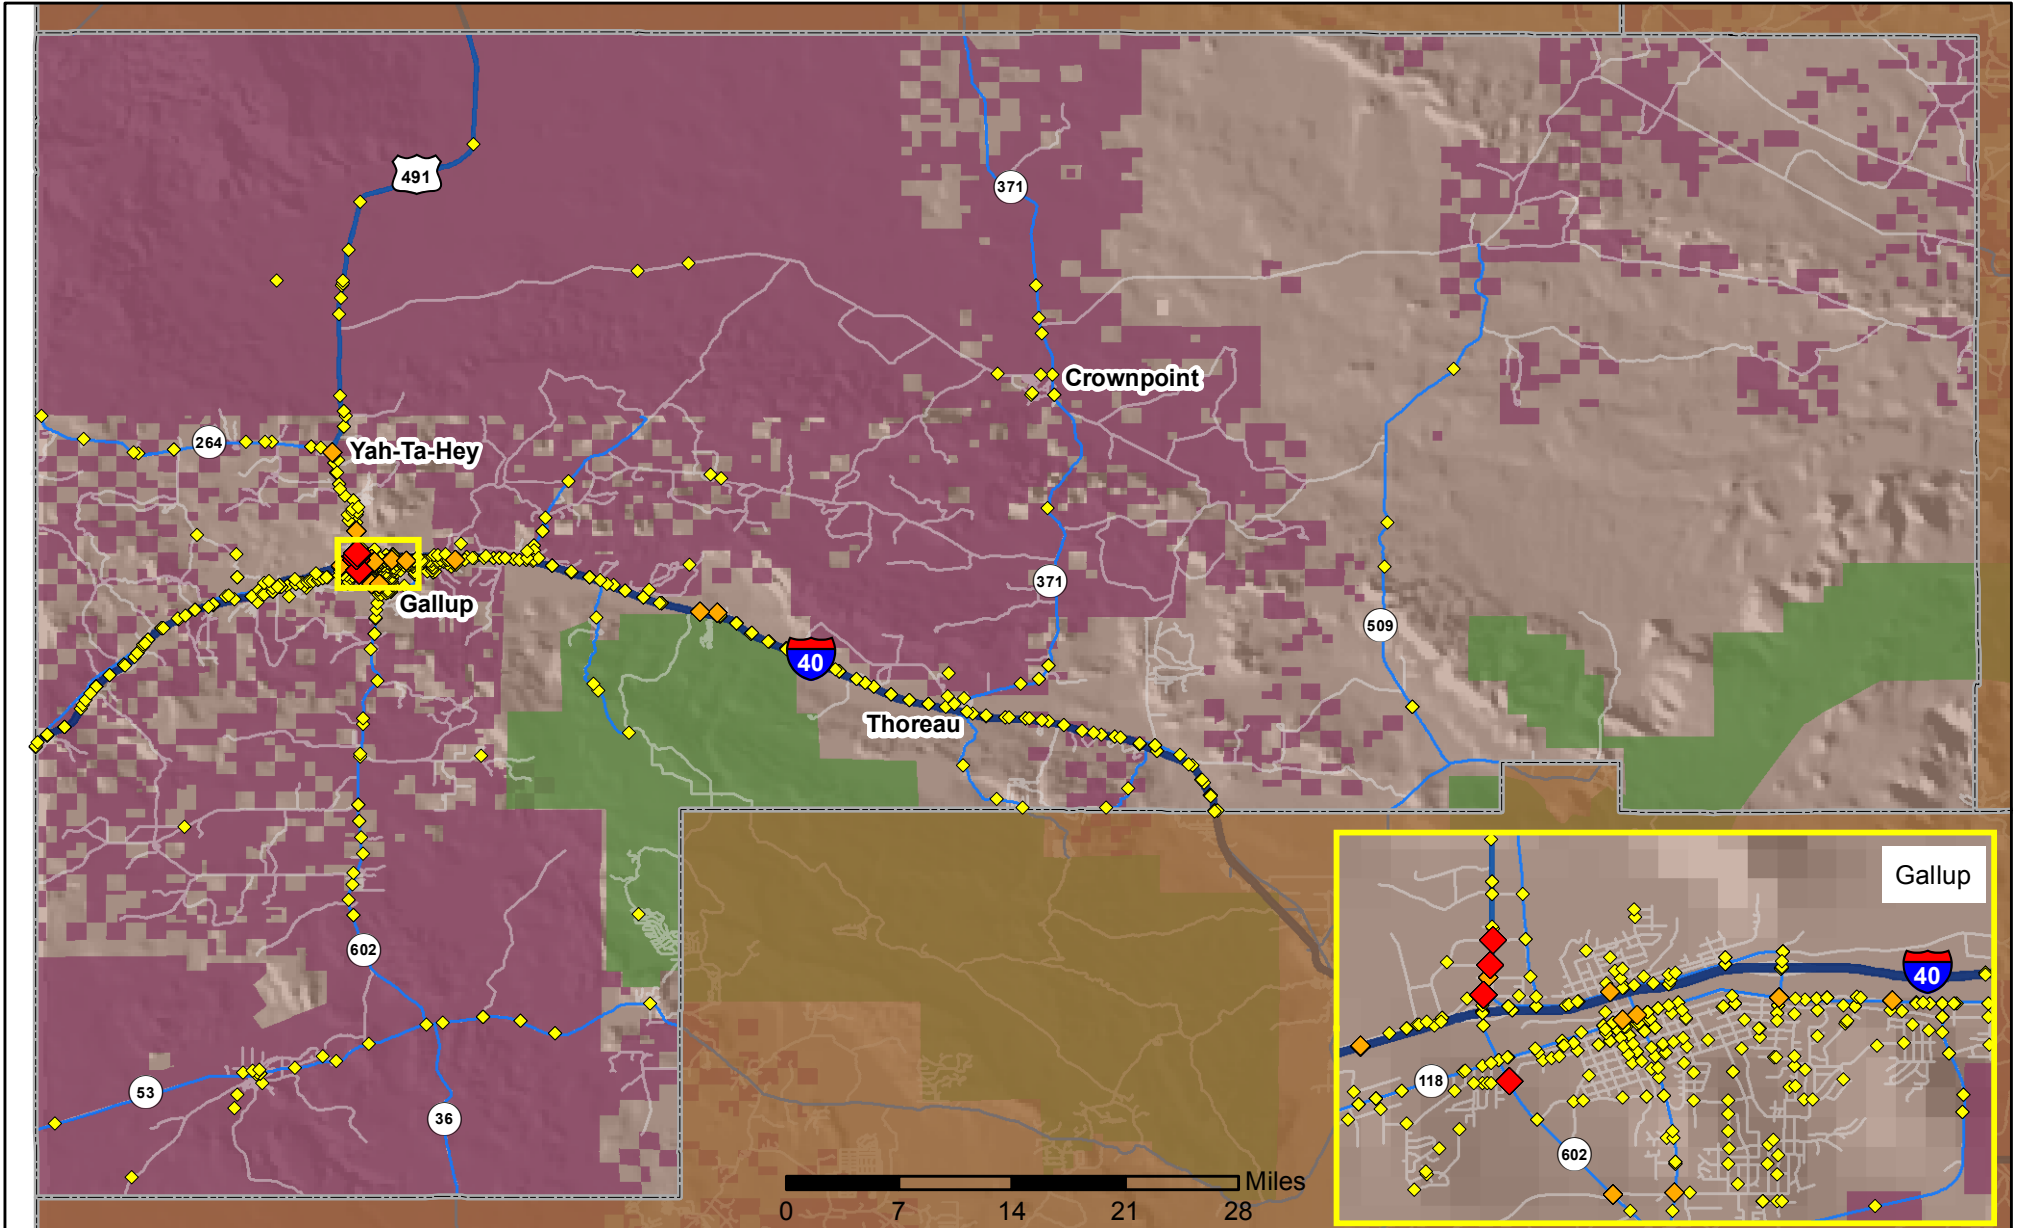

Crashes in McKinley County, New Mexico, 2013

Map created by the Traffic Research Unit, Geospatial & Population Studies at UNM

Legend

- Forest & Wildlife Areas
- Reservations & Pueblos
- County Boundaries

- Interstate Highways
- U.S. Highways
- State Highways
- Streets & Roadways

Crashes 2013

- 1 - 5 Crashes
- 6 - 15 Crashes
- 16 - 28 Crashes

Data Source: NMDOT Crash File 2013
<http://tru.unm.edu> CO#5685 tru@unm.edu