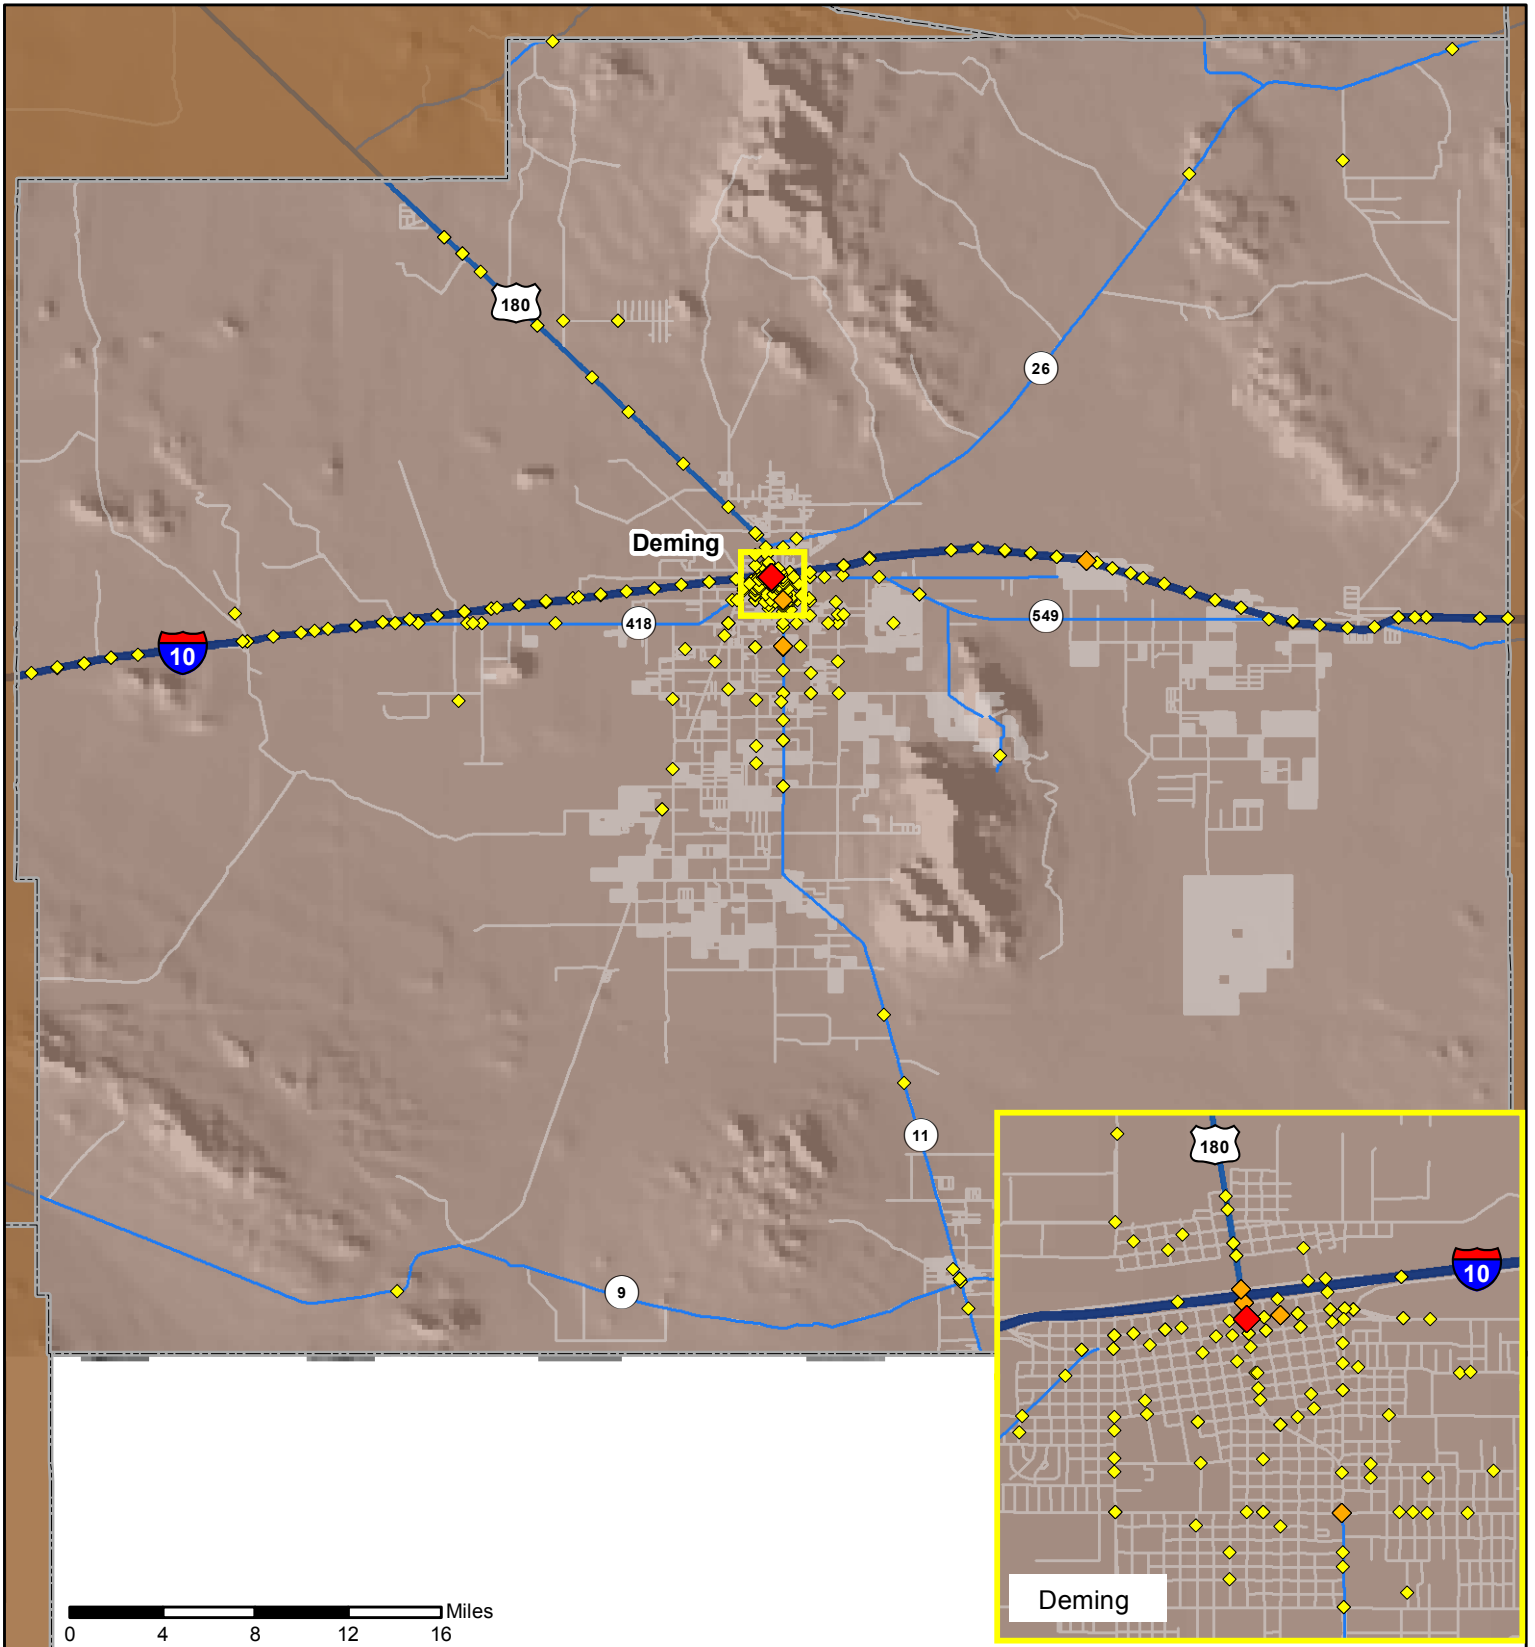

# Crashes in Luna County, New Mexico, 2013

Map created by the Traffic Research Unit, Geospatial & Population Studies at UNM

## Legend

-  Forest & Wildlife Areas
-  Reservations & Pueblos
-  County Boundaries

-  Interstate Highways
-  U.S. Highways
-  State Highways
-  Streets & Roadways

## Crashes 2013

-  1 - 5 Crashes
-  6 - 10 Crashes
-  11 - 19 Crashes

Data Source: NMDOT Crash File 2013  
<http://tru.unm.edu> CO#5685 tru@unm.edu